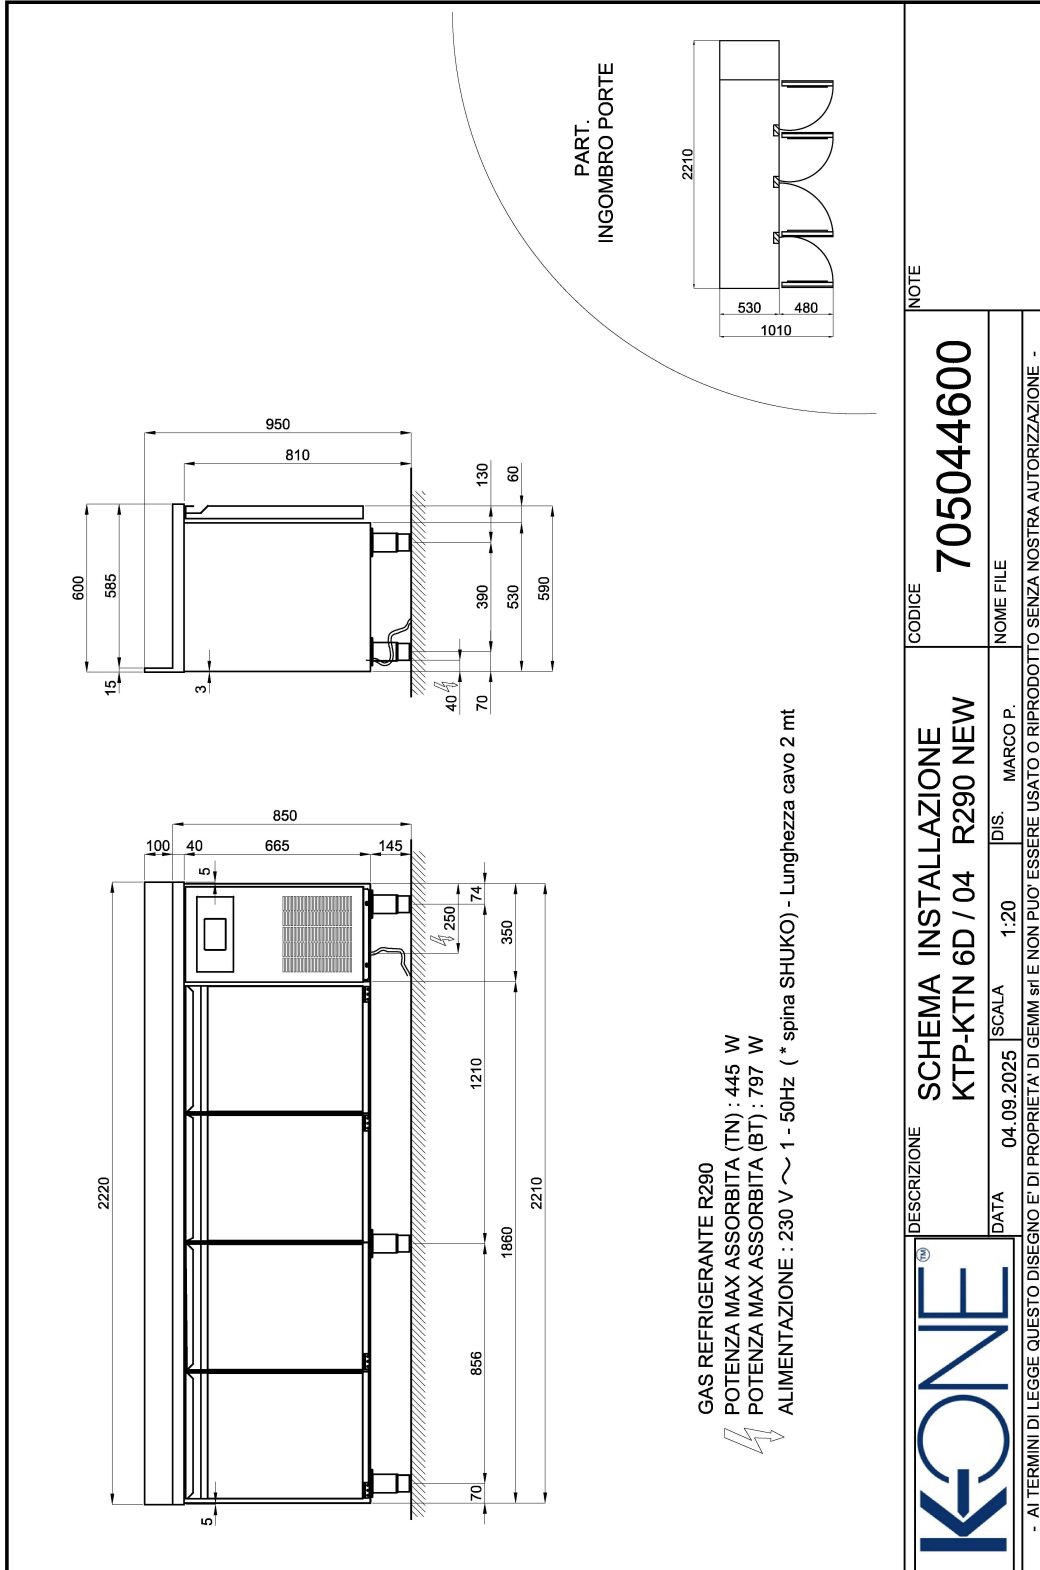

INSTALLATION DIAGRAM:

DESCRIZIONE	SCHEMA INSTALLAZIONE			CODICE	705044600	NOTE
	KTP-KTN 6D / 04 R290 NEW					
DATA	04.09.2025	SCALA	1:20	DIS.	MARCO P.	NOME FILE
- AI TERMINI DI LEGGE QUESTO DISEGNO E' DI PROPRIETA' DI GEMM srl E NON PUO' ESSERE USATO O RIPRODOTTO SENZA NOSTRA AUTORIZZAZIONE -