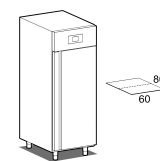

### PASTRY CABINETS

Model: KPP/40

Code: 04510510

K-ONE

*40 TRAYS 600x400*

PASTRY POSITIVE UPRIGHT CABINET 40 TRAYS - Pastry refrigerated cabinet for 40 600x400 trays, with high umidity level for a better storage of fresh product and energy save. Available also prearranged for remote condensing unit with valve system.

- made in staineelss steel
- 600x400 / 600x800 mm trays capacity
- cooling system with indirect/soft ventilation
- 2.8" touch control panel, digital display
- technical compartment: placed on the top
- automatic defrosting system with hot gas
- automatic elimination of condensate water
- automatic defrosting system with hot gas
- Supply with: 40 pair of runners for 600x800mm trays
- Not included: trays/shelves

## TECHNICAL DATA

Doors	nr	1
Trays/Shelves capacity		600x400 / 600x800 mm
Capacity (net)	l	608
Capacity (gross)	l	900
External dimensions (WxDxH)	mm	790 x 1080 x 2140
Insulation thickness	mm	75
Evaporators	nr	1
Temperature	°C	-2/+8°C
Condensing unit		plug-in
Max abs. power	W	715*
Cooling power	W	1005*
Gas		R290
Input voltage		1x230V/50Hz
Energy efficiency class		D
Energy consumption	kWh/24h	2,55
Energy consumption	kWh/year	932
Energy efficiency index		57,9
Climate class		5
Packaging dimensions (WxDxH)	mm	87 x 114 x 226
Volume (gross)	mc	2,24
Net weight	kg	178
Gross weight	kg	188