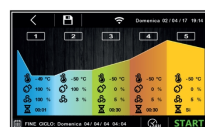

Automatic work cycle