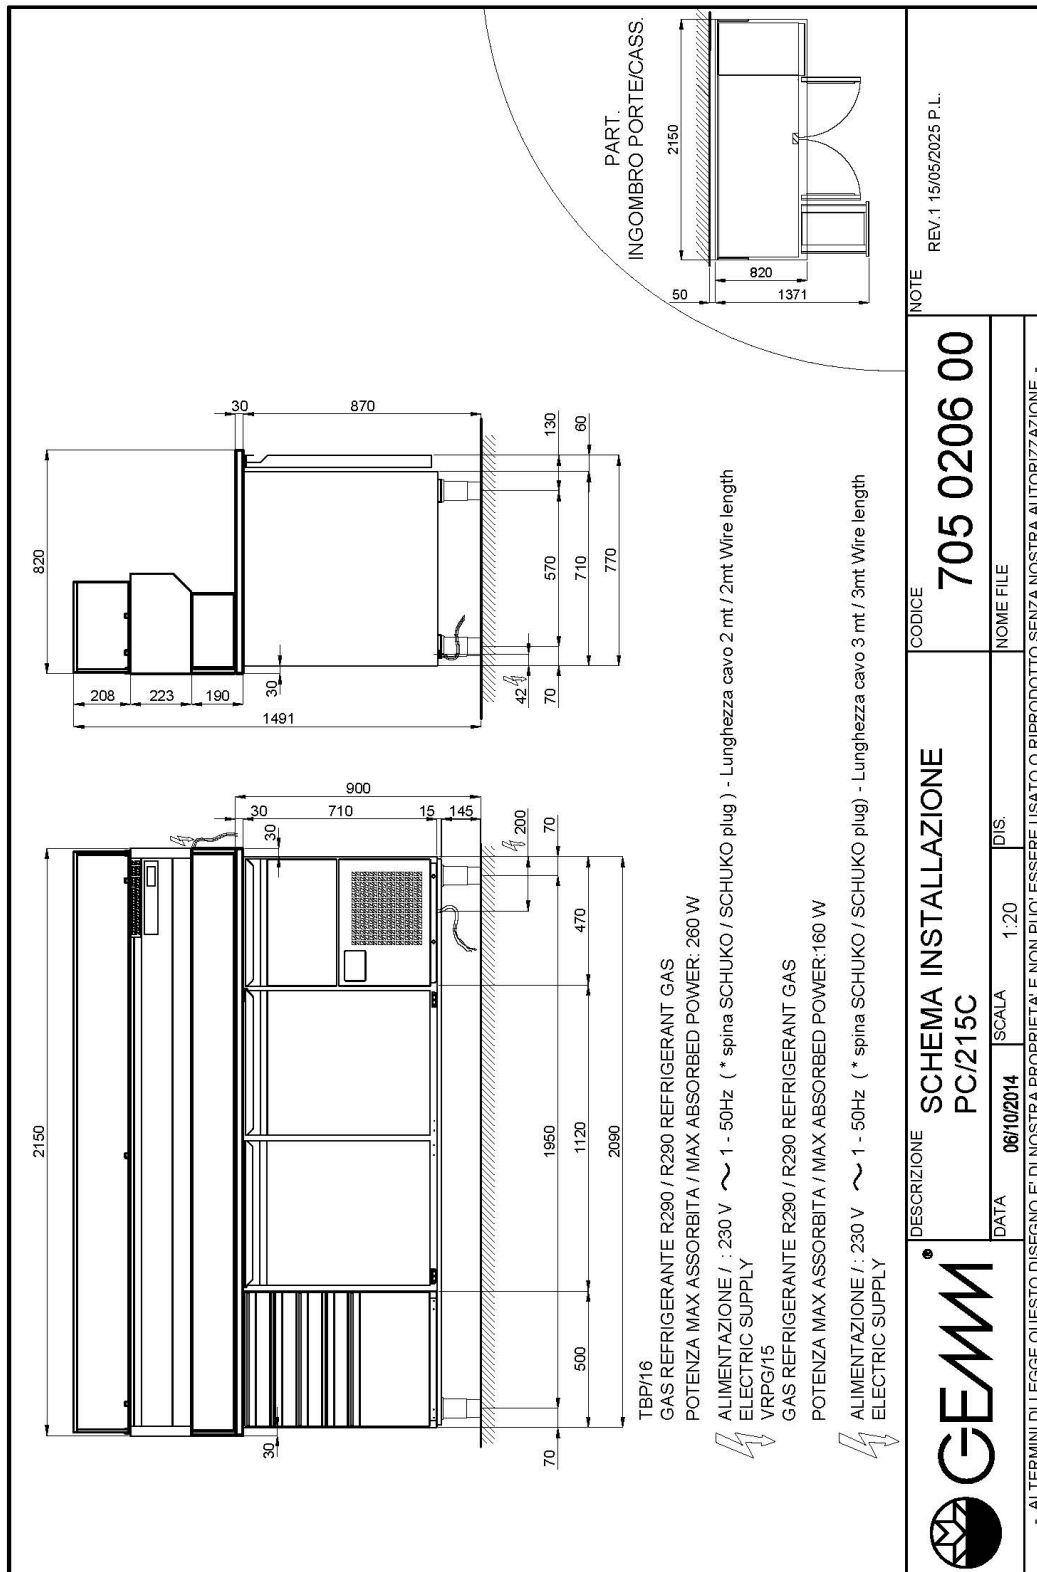

INSTALLATION DIAGRAM:

PC/215C