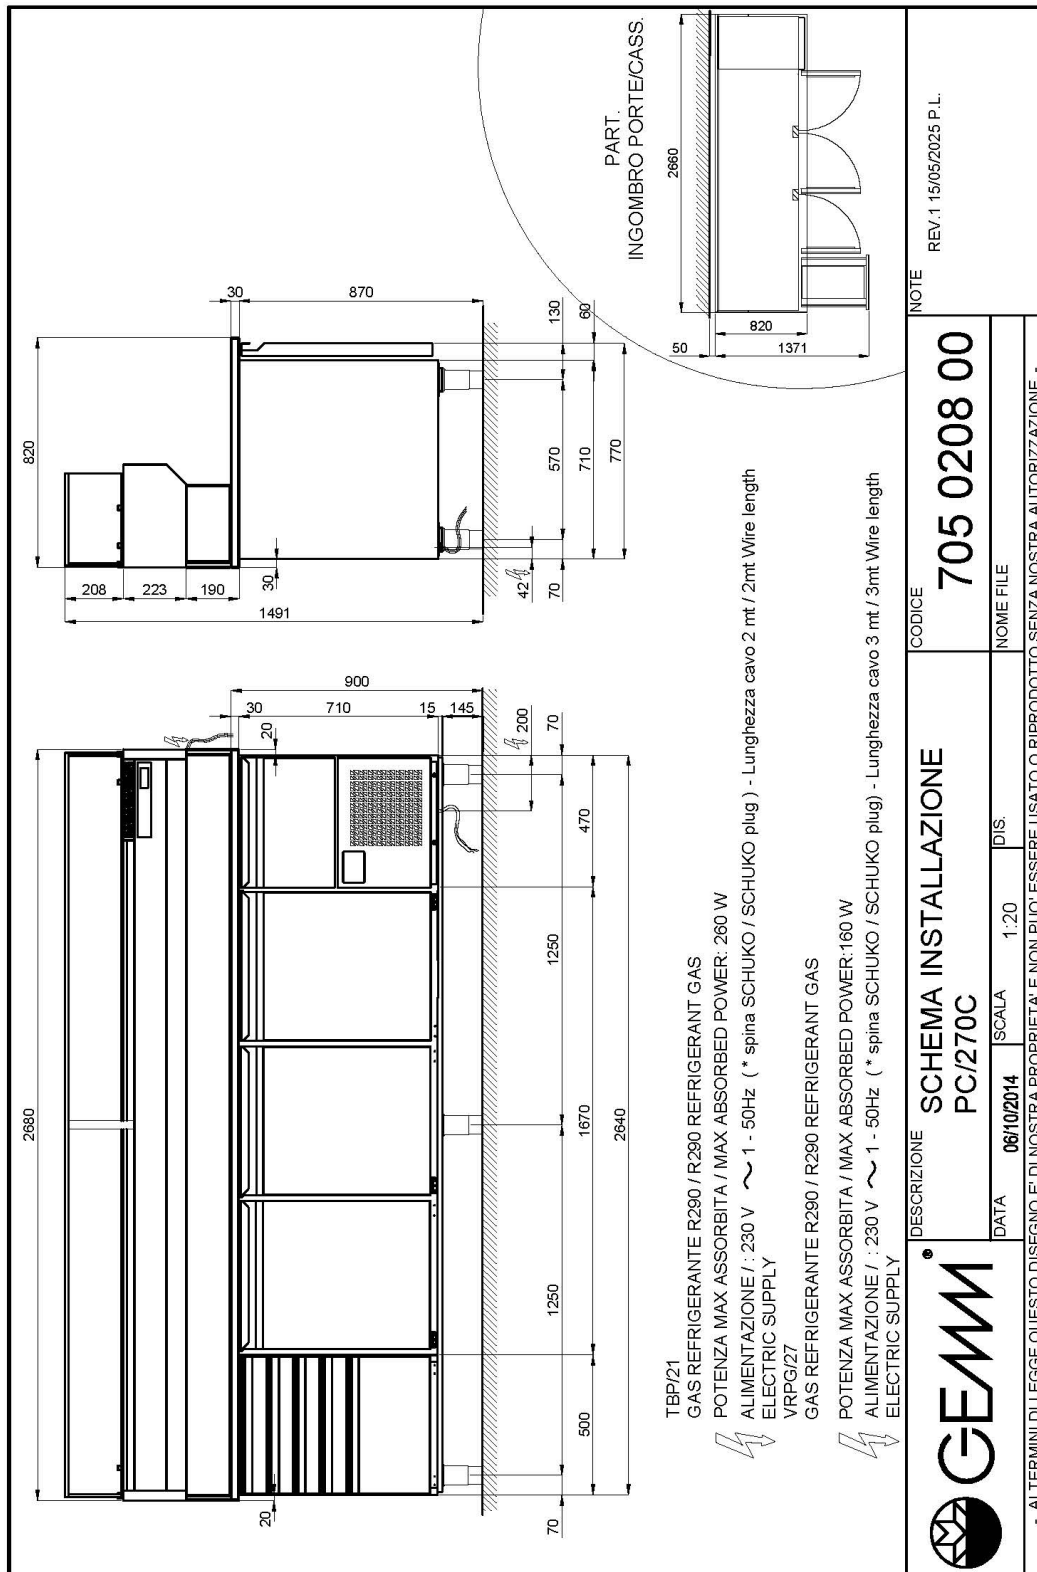

PIZZERIA

600x400 PIZZA COUNTERS

Model: PC/270C

Code: 20800455

UNIVERSAL

EN PIZZA COUNTER - Pizza preparation counter. Composed by drawer unit with 5 drawers, refrigerated base with 2 doors, granite work top with back splash and GN refrigerated display cabinet with straight glass shelf (GN trays and condensing unit not included).

Technical Data:

Body Height	mm	710
Doors	nr	3
Capacity of trays/shelves	mm	21+3
External dimensions (WxDxH)	cm	268 x 82 x 150
Insulation thickness	mm	50
Tray pitch	mm	75
Rack positions	nr	7
Stainless steel top thickness	mm	H 30
Top type		"sardininan" granite
VRPG trays capacity	nr	11 (GN 1/3)1 (GN 1/2)
Evaporators	nr	1
Standard lock		NO
Standard light		NO
Temperature	°C	+2/+8°C
Condensing unit		plug-in unit
Gas		R290
Ventilation control		NO
Humidity control		NO
Max abs. power	W	520*-155*
Cooling power	W	725*-145**
Input voltage		1x230V ~ 50Hz
Climate class		5
Packaging dimensions (WxDxH)	cm	275 x 97 x 150
Volume (gross)	mc	4
Net weight	kg	435
Gross weight	kg	460

*Evap. -10°C, Cond. +45°C / **Evap. -23,3 Cond. +54,4°C

ACCESSORIES:

	KIT/27 Kit of trays with lids	20801330
	CRP/2 Refrigerated drawer unit with 2 1/2 drawers (overprice)	42030009
	Pair of runners for 60x40 cm trays	20808031
	Plastified cm 60x40 shelf	20808030
	Plastic cm 60x40x7h pizza container	20808040
	Plastic cm 60x40 lid	20808041
	Stainless steel plinth (□€/ml)	20808530
	Set of no. 6 Ø 125 castors	40200532
	Wi-Fi supervising system (overprice)	45000565
	60Hz frequency	40200560
	KIT/27 Kit of trays with lids	20801330

INSTALLATION DIAGRAM:

PC/270C