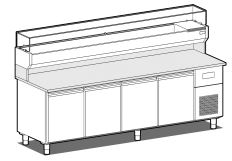

## PIZZERIA

**600x400 PIZZA COUNTERS**

**Model: PC/270**

**Code: 20800460**

*UNIVERSAL*

EN PIZZA COUNTER - Pizza preparation counter prearranged for remote condensing unit. Composed by refrigerated base with 3 doors, granite work top with back splash and GN refrigerated display cabinet with straight glass shelf (GN trays and condensing unit not included).

- Construction: made in stainless steel
- Internal capacity: 600x400 mm racks
- Position of technical compartment: on right side
- Refrigeration type: refrigeration system HSS "Helped Static System"
- Control board panel: 2.8" touch control panel, digital display
- prearranged to be installed on plinth
- Defrosting system: automatic defrosting system with heating elements
- Evaporation of condensation water: automatic (counter)
- Supply with: 2 pair of runners + 1 60x40 cm shelf each door
- Not included: GN trays

## Technical Data:

Body Height	mm	710
Doors	nr	4
Capacity of trays/shelves	mm	28
External dimensions (WxDxH)	cm	268 x 82 x 150
Insulation thickness	mm	50
Tray pitch	mm	75
Rack positions	nr	7
Stainless steel top thickness	mm	H 30
Top type		"sardininan" granite
VRPG trays capacity	nr	11 (GN 1/3)1 (GN 1/2)
Evaporators	nr	2
Standard lock		NO
Standard light		NO
Temperature	°C	+2/+8°C
Condensing unit		plug-in unit
Gas		R290
Ventilation control		NO
Humidity control		NO
Max abs. power	W	520*-155*
Cooling power	W	725*-145**
Input voltage		1x230V ~ 50Hz
Climate class		5
Packaging dimensions (WxDxH)	cm	275 x 97 x 150
Volume (gross)	mc	4
Net weight	kg	348
Gross weight	kg	370