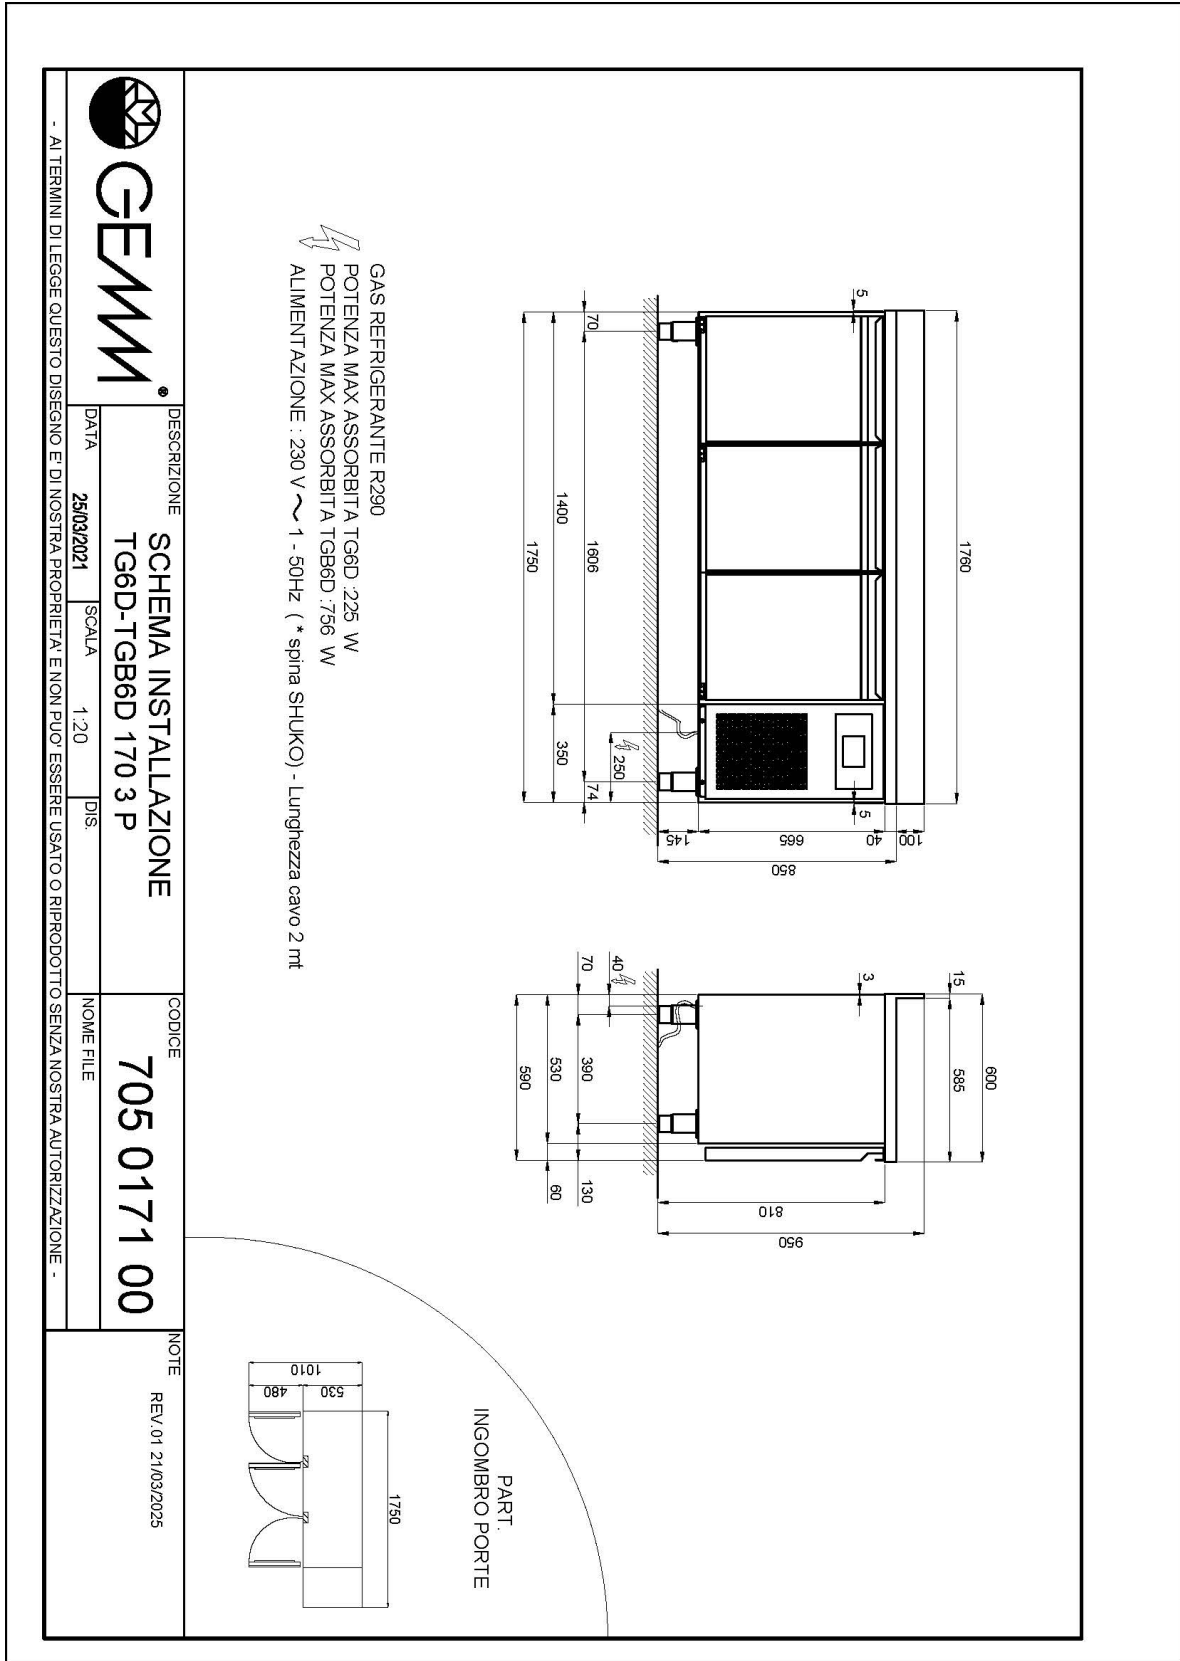

INSTALLATION DIAGRAM:

TG6D/170S