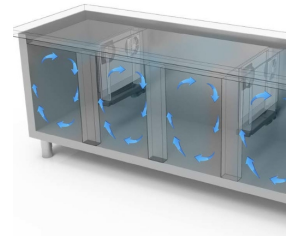

PROFESSIONAL KITCHENS

600-700 DEPTH COUNTERS

Model: TG6D/170S

Code: 40201432

NEW ATLAS

REFRIGERATED COUNTER - Refrigerated counter 600 depth.

- Construction: made in stainless steel
- Internal capacity: 325x430 mm racks
- Position of technical compartment: on right side
- Refrigeration type: ventilated cooling system
- Control board panel: 2.8" touch control panel, digital display
- Prearranged to be installed on plinth
- Defrosting system: automatic with heating elements
- Evaporation of condensation water: automatic
- Optional equipment: drawer units
- Supply with: 1 325x430mm shelf each door

Technical Data:

Body Height	mm	665
Doors	nr	3
Capacity (net)	l	220
Capacity (gross)	l	343
External dimensions (WxDxH)	cm	175 x 59 x 81
Insulation thickness	mm	50
Tray pitch	mm	75
Rack positions	nr	7
Top type		without work top
Evaporators	nr	1
Standard lock		NO
Standard light		NO
Temperature	°C	-2/+8°C
Condensing unit		plug-in unit
Gas		R290
Ventilation control		NO
Humidity control		NO
Max abs. power	W	225*
Cooling power	W	406*
Input voltage		1x230V ~ 50Hz
Energy efficiency class		B
Energy consumption kWh/24h	kWh/24h	2,03
Energy consumption kWh/year	kWh/year	742
Energy efficiency index		31,5
Climate class		5
Packaging dimensions (WxDxH)	cm	185 x 76 x 112
Volume (gross)	mc	1,57
Net weight	kg	85
Gross weight	kg	100

*Evap. -10°C, Cond +45°C

DETAILS:

Ecological gas (R290)

Remote monitoring system via GEMM-Cloud Wi-Fi connection (on request)

Drawer unit detail.

Air circulation

Stainless steel construction with 50mm insulation thickness.

Internal detail.

Color finish (RAL) upon request

Digital touch thermostat

S/S back finish

Ecological gas (R290)

Remote monitoring system via GEMM-Cloud Wi-Fi connection (on request)

ACCESSORIES:

CR6/2 Refrigerated drawer unit with 2 1/2 drawers (overprice)