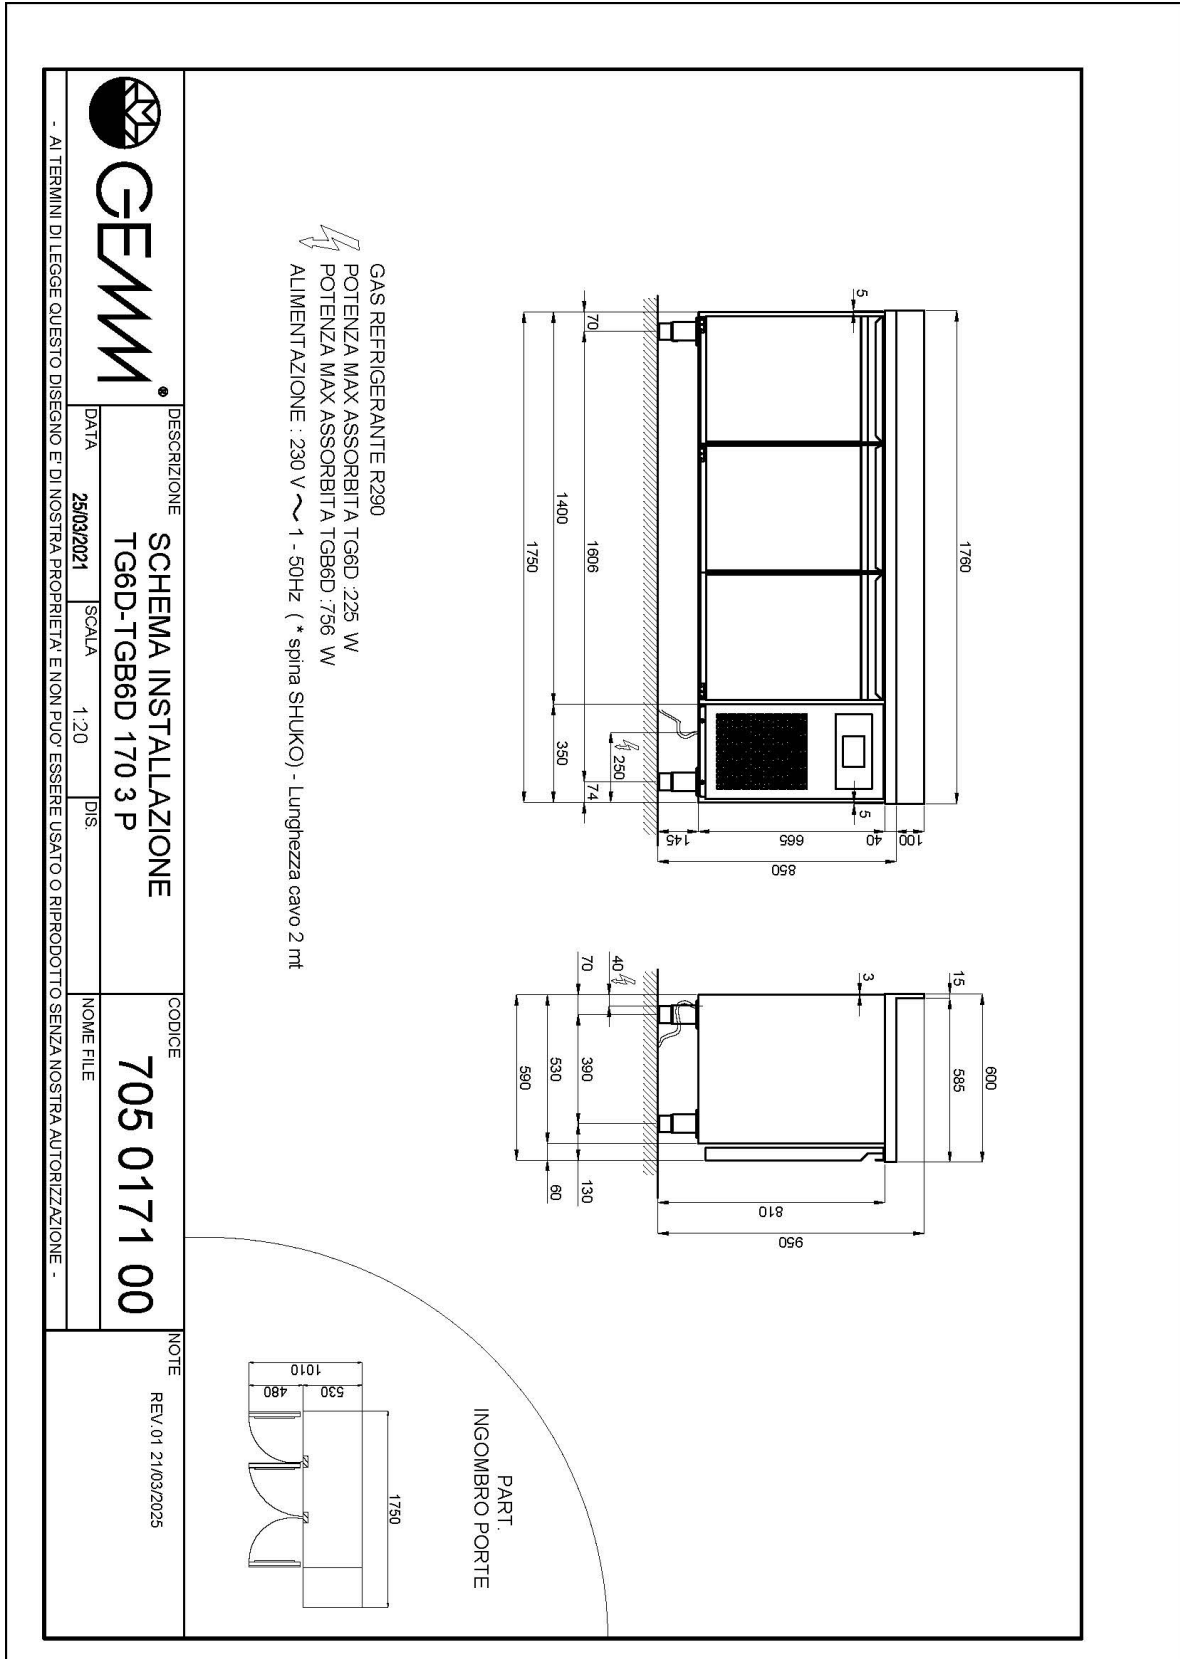

INSTALLATION DIAGRAM:

TG6D/170A