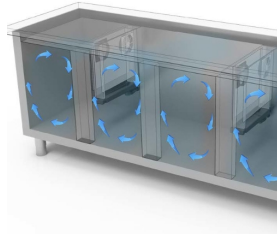

PROFESSIONAL KITCHENS

600-700 DEPTH COUNTERS

Model: TG6D/170A

Code: 40201442

NEW ATLAS

REFRIGERATED COUNTER - Refrigerated counter 600 depth.

- Construction: made in stainless steel
- Internal capacity: 325x430 mm racks
- Position of technical compartment: on right side
- Refrigeration type: ventilated cooling system
- Control board panel: 2.8" touch control panel, digital display
- prearranged to be installed on plinth
- Defrosting system: with heating elements
- Evaporation of condensation water: automatic condensate evaporation
- Optional equipment: drawer units
- Supply with: 1 325x430mm shelf each door

Technical Data:

Body Height	mm	665
Doors	nr	3
Capacity (net)	l	220
Capacity (gross)	l	343
External dimensions (WxDxH)	cm	176 x 60 x 95
Insulation thickness	mm	50
Tray pitch	mm	75
Rack positions	nr	7
Stainless steel top thickness	mm	10/10 H 40
Top type		AISI 304 with backsplash
Evaporators	nr	1
Standard lock		NO
Standard light		NO
Temperature	°C	-2/+8°C
Condensing unit		plug-in unit
Gas		R290
Ventilation control		NO
Humidity control		NO
Max abs. power	W	225*
Cooling power	W	406*
Input voltage		1x230V ~ 50Hz
Energy efficiency class		B
Energy consumption kWh/24h	kWh/24h	2,03
Energy consumption kWh/year	kWh/year	742
Energy efficiency index		31,5
Climate class		5
Packaging dimensions (WxDxH)	cm	185 x 76 x 112
Volume (gross)	mc	1,57
Net weight	kg	114
Gross weight	kg	129

*Evap. -10°C, Cond +45°C

DETAILS:

Drawer unit detail.

Air circulation

Stainless steel construction with 50mm insulation thickness.

Internal detail.

Color finish (RAL) upon request

Digital touch thermostat

S/S back finish

Ecological gas (R290)

Remote monitoring system
via GEMM-Cloud Wi-Fi
connection (on request)

ACCESSORIES:

CR6/2 Refrigerated drawer unit with 2 1/2 drawers (overprice)

40201300

cm 32,5X43 shelf (for 600 depth counter)