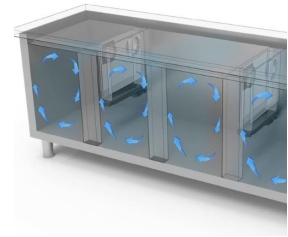

PROFESSIONAL KITCHENS

600-700 DEPTH COUNTERS

Model: TG6D/220S

Code: 40201452

NEW ATLAS

REFRIGERATED COUNTER - Refrigerated counter 600 depth.

- Construction: made in stainless steel
- Internal capacity: 325x430 mm racks
- Position of technical compartment: on right side
- Refrigeration type: ventilated cooling system
- Control board panel: 2.8" touch control panel, digital display
- prearranged to be installed on plinth
- Defrosting system: with heating elements
- Evaporation of condensation water: automatic condensate evaporation
- Optional equipment: drawer units
- Supply with: 1 325x430mm shelf each door

Technical Data:

Body Height	mm	665
Doors	nr	4
Capacity (net)	l	293
Capacity (gross)	l	466
External dimensions (WxDxH)	cm	221 x 59 x 81
Insulation thickness	mm	50
Tray pitch	mm	75
Rack positions	nr	7
Top type		without work top
Evaporators	nr	2
Standard lock		NO
Standard light		NO
Temperature	°C	-2/+8°C
Condensing unit		plug-in unit
Gas		R290
Ventilation control		NO
Humidity control		NO
Max abs. power	W	440*
Cooling power	W	605*
Input voltage		1x230V ~ 50Hz
Energy efficiency class		B
Energy consumption kWh/24h	kWh/24h	2,46
Energy consumption kWh/year	kWh/year	900
Energy efficiency index		35,4
Climate class		5
Packaging dimensions (WxDxH)	cm	230 x 76 x 112
Volume (gross)	mc	1,96
Net weight	kg	122
Gross weight	kg	137

*Evap. -10°C, Cond +45°C

DETAILS:

Ecological gas (R290)

Remote monitoring system via GEMM-Cloud Wi-Fi connection (on request)

Drawer unit detail.

Air circulation

Stainless steel construction with 50mm insulation thickness.

Internal detail.

Color finish (RAL) upon request

Digital touch thermostat

S/S back finish

Ecological gas (R290)

Remote monitoring system via GEMM-Cloud Wi-Fi connection (on request)

ACCESSORIES:

CR6/2 Refrigerated drawer unit with 2 1/2 drawers (overprice)