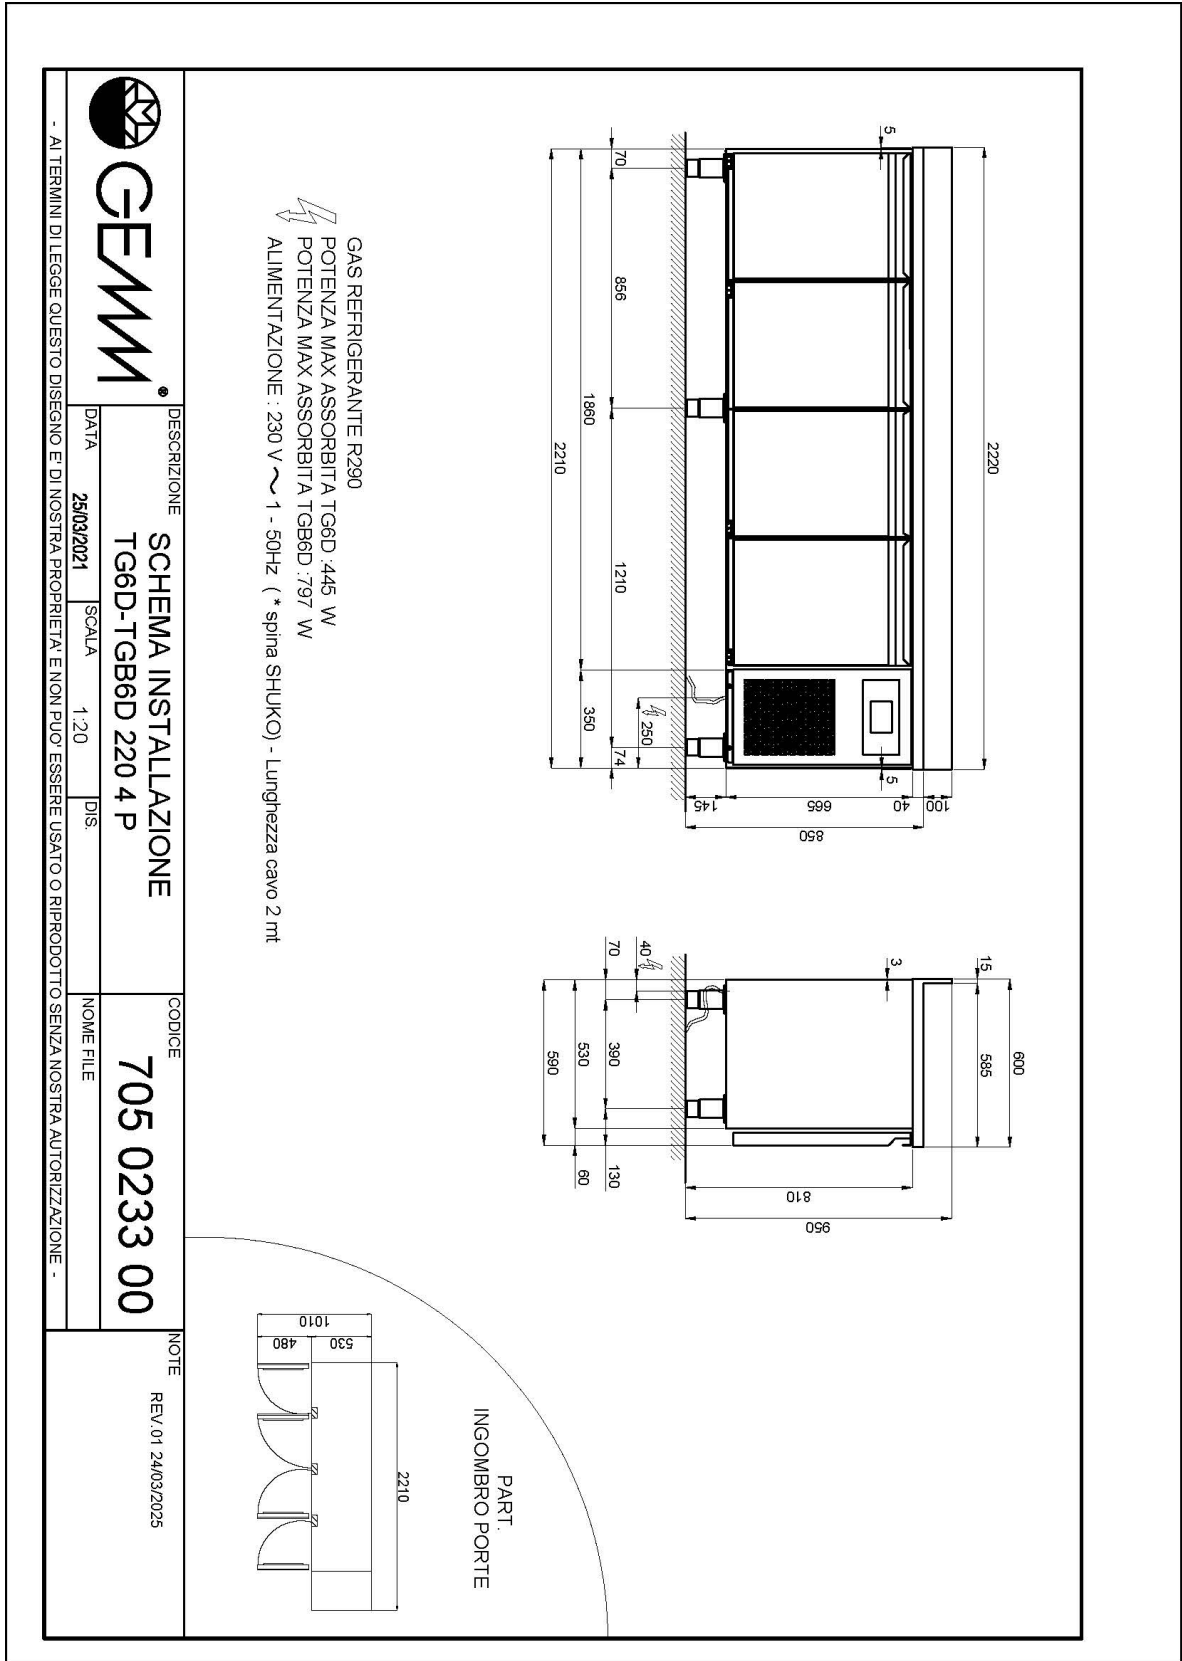

INSTALLATION DIAGRAM:

TG6D/220S