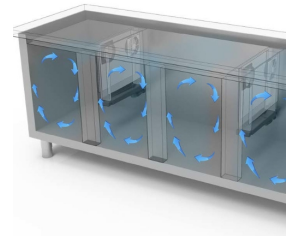

PROFESSIONAL KITCHENS

600-700 DEPTH COUNTERS

Model: TGB6D/130

Code: 40201807

NEW ATLAS

FREEZER COUNTER - Freezer counter 600 depth.

- Construction: made in stainless steel
- Internal capacity: 325x430 mm racks
- Position of technical compartment: on right side
- Refrigeration type: ventilated cooling system
- Control board panel: 2.8" touch control panel, digital display
- Prearranged to be installed on plinth
- Defrosting system: automatic with heating elements
- Evaporation of condensation water: automatic
- Optional equipment: drawer units
- Supply with: 1 325x430mm shelf each door

Technical Data:

Body Height	mm	665
Doors	nr	2
Capacity (net)	l	147
Capacity (gross)	l	220
External dimensions (WxDxH)	cm	130 x 60 x 85
Insulation thickness	mm	50
Tray pitch	mm	75
Rack positions	nr	7
Stainless steel top thickness	mm	10/10 H 40
Top type		AISI 304 normal
Evaporators	nr	1
Standard lock		NO
Standard light		NO
Temperature	°C	-15/-20°C
Condensing unit		plug-in unit
Gas		R290
Ventilation control		NO
Humidity control		NO
Max abs. power	W	485*
Cooling power	W	487**
Input voltage		1x230V ~ 50Hz
Energy efficiency class		D
Energy consumption kWh/24h	kWh/24h	6,5
Energy consumption kWh/year	kWh/year	2362
Energy efficiency index		73
Climate class		5
Packaging dimensions (WxDxH)	cm	135 x 76 x 112
Volume (gross)	mc	1,15
Net weight	kg	86
Gross weight	kg	101

*Evap. -10°C, Cond. +45°C / **Evap. -23,3 Cond. +54,4°C

DETAILS:

Ecological gas (R290)

Remote monitoring system via GEMM-Cloud Wi-Fi connection (on request)

Drawer unit detail.

Air circulation

Stainless steel construction with 50mm insulation thickness.

Internal detail.

Color finish (RAL) upon request

Digital touch thermostat

S/S back finish

Ecological gas (R290)

Remote monitoring system via GEMM-Cloud Wi-Fi connection (on request)

ACCESSORIES:

CR6/2BT Freezer drawer unit with 2 1/2 drawers (overprice)