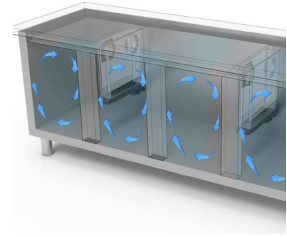

#### GN 1/1 PREARRANGED REFRIGERATED COUNTER -

Refrigerated counter 700 depth, available also with left technical department.

- Construction: made in stainless steel
- Supplied with thermostatic valve (R452A)
- Internal capacity: GN 1/1 racks
- Position of technical compartment: on right side
- Refrigeration type: ventilated cooling system
- Control board panel: 2.8" touch control panel, digital display
- Prearranged to be installed on plinth
- Defrosting system: automatic with heating elements
- Evaporation of condensation water: manual tray
- Optional equipment: drawer units
- Supply with: 1 GN 1/1 shelf each door
- Not included: condensing unit

## DETAILS:

Ecological gas (R290)

Remote monitoring system via GEMM-Cloud Wi-Fi connection (on request)

Drawer unit detail.

Air circulation

Stainless steel construction with 50mm insulation thickness.

Internal detail.