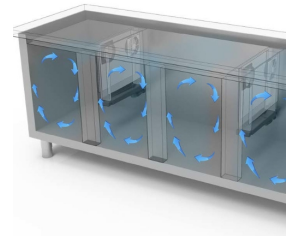

- Construction: made in stainless steel
- Supplied with thermostatic valve (R452A)
- Internal capacity: GN 1/1 racks
- Position of technical compartment: on right side
- Refrigeration type: ventilated cooling system
- Control board panel: 2.8" touch control panel, digital display
- Prearranged to be installed on plinth
- Defrosting system: automatic with heating elements
- Evaporation of condensation water: manual tray
- Optional equipment: drawer units
- Supply with: 1 GN 1/1 shelf each door
- Not included: condensing unit

Technical Data:

Body Height	mm	665
Doors	nr	1
Capacity (gross)	l	138
External dimensions (WxDxH)	cm	68 x 70 x 95
Insulation thickness	mm	50
Tray pitch	mm	75
Rack positions	nr	7
Stainless steel top thickness	mm	10/10 H 40
Top type		AISI 304 with backsplash
Evaporators	nr	1
Standard lock		NO
Standard light		NO
Temperature	°C	-15/-20°C
Condensing unit		remote condensing unit
Ventilation control		NO
Humidity control		NO
Max abs. power	W	325*
Cooling power	W	487*
Input voltage		1x230V ~ 50Hz
Climate class		5
Packaging dimensions (WxDxH)	cm	135 x 76 x 112
Volume (gross)	mc	1,15
Net weight	kg	68
Gross weight	kg	83

*Evap. -10°C, Cond +45°C

DETAILS:

Ecological gas (R290)

Remote monitoring system via GEMM-Cloud Wi-Fi connection (on request)

Drawer unit detail.

Air circulation

Stainless steel construction with 50mm insulation thickness.

Internal detail.

Color finish (RAL) upon request

Digital touch thermostat

S/S back finish

Ecological gas (R290)

Remote monitoring system via GEMM-Cloud Wi-Fi connection (on request)

ACCESSORIES:

CR7/2BT Freezer drawer unit with 2 1/2 drawers (overprice)