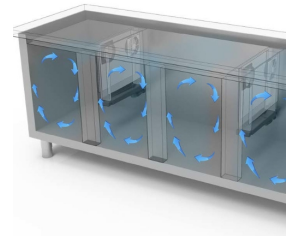

- Construction: made in stainless steel
- Supplied with thermostatic valve (R452A)
- Internal capacity: GN 1/1 racks
- Position of technical compartment: on right side
- Refrigeration type: ventilated cooling system
- Control board panel: 2.8" touch control panel, digital display
- Prearranged to be installed on plinth
- Defrosting system: automatic with heating elements
- Evaporation of condensation water: manual tray
- Optional equipment: drawer units
- Supply with: 1 GN 1/1 shelf each door
- Not included: condensing unit

Technical Data:

Body Height	mm	665
Doors	nr	3
Capacity (gross)	l	414
External dimensions (WxDxH)	cm	154 x 70 x 95
Insulation thickness	mm	50
Tray pitch	mm	75
Rack positions	nr	7
Stainless steel top thickness	mm	10/10 H 40
Top type		AISI 304 with backsplash
Evaporators	nr	2
Standard lock		NO
Standard light		NO
Temperature	°C	-15/-20°C
Condensing unit		remote condensing unit
Ventilation control		NO
Humidity control		NO
Max abs. power	W	675*
Cooling power	W	791*
Input voltage		1x230V ~ 50Hz
Climate class		5
Packaging dimensions (WxDxH)	cm	185 x 76 x 112
Volume (gross)	mc	1,57
Net weight	kg	107
Gross weight	kg	122

*Evap. -10°C, Cond +45°C

DETAILS:

Ecological gas (R290)

Remote monitoring system via GEMM-Cloud Wi-Fi connection (on request)

Drawer unit detail.

Air circulation

Stainless steel construction with 50mm insulation thickness.

Internal detail.

Color finish (RAL) upon request

Digital touch thermostat

S/S back finish

Ecological gas (R290)

Remote monitoring system via GEMM-Cloud Wi-Fi connection (on request)

ACCESSORIES:

CR7/2BT Freezer drawer unit with 2 1/2 drawers (overprice) 40202600