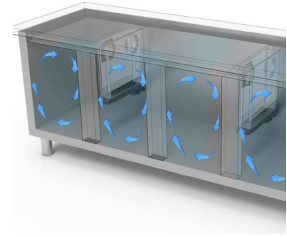

- Construction: made in stainless steel
- Supplied with thermostatic valve (R452A)
- Internal capacity: GN 1/1 racks
- Position of technical compartment: on right side
- Refrigeration type: ventilated cooling system
- Control board panel: 2.8" touch control panel, digital display
- Prearranged to be installed on plinth
- Defrosting system: automatic with heating elements
- Evaporation of condensation water: manual tray
- Optional equipment: drawer units
- Supply with: 1 GN 1/1 shelf each door
- Not included: condensing unit

*Evap. -10°C, Cond +45°C

DETAILS:

Ecological gas (R290)

Remote monitoring system via GEMM-Cloud Wi-Fi connection (on request)

Drawer unit detail.

Air circulation

Stainless steel construction with 50mm insulation thickness.

Internal detail.

Color finish (RAL) upon request

Digital touch thermostat

S/S back finish

Ecological gas (R290)

Remote monitoring system via GEMM-Cloud Wi-Fi connection (on request)

ACCESSORIES:

CR7/2BT Freezer drawer unit with 2 1/2 drawers (overprice) 40202600

Condensing unit 1 HP for 4 doors freezer counter 40200606

Tray for automatic elimination of condensate water 40200185

GN 1/1 shelf 40200500

Stainless steel GN 1/1 shelf 45100240

Pair of runners for GN 1/1 shelf 40200506