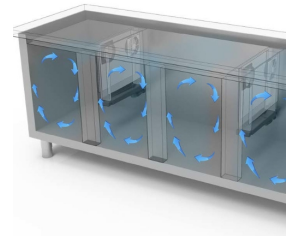

Air circulation