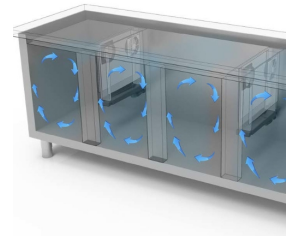

PROFESSIONAL KITCHENS

600-700 DEPTH COUNTERS

Model: TGB7D/090S

Code: 40202794

NEW ATLAS

GN 1/1 FREEZER COUNTER - Freezer counter 700 depth,
available also with left technical department.

- Construction: made in stainless steel
- Internal capacity: GN 1/1 racks
- Position of technical compartment: on right side
- Refrigeration type: ventilated cooling system
- Control board panel: 2.8" touch control panel, digital display
- Prearranged to be installed on plinth
- Defrosting system: automatic with heating elements
- Evaporation of condensation water: automatic
- Optional equipment: drawer units
- Supply with: 1 GN 1/1 shelf each door

Technical Data:

Body Height	mm	665
Doors	nr	1
Capacity (net)	l	90
Capacity (gross)	l	138
External dimensions (WxDxH)	cm	90 x 69 x 81
Insulation thickness	mm	50
Tray pitch	mm	75
Rack positions	nr	7
Top type		without work top
Evaporators	nr	1
Standard lock		NO
Standard light		NO
Temperature	°C	-15/-20°C
Condensing unit		plug-in unit
Gas		R290
Ventilation control		NO
Humidity control		NO
Max abs. power	W	485*
Cooling power	W	487**
Input voltage		1x230V ~ 50Hz
Energy efficiency class		D
Energy consumption kWh/24h	kWh/24h	4,9
Energy consumption kWh/year	kWh/year	1820
Energy efficiency index		62,6
Climate class		5
Packaging dimensions (WxDxH)	cm	135 x 76 x 112
Volume (gross)	mc	1,14912
Net weight	kg	71
Gross weight	kg	86

*Evap. -10°C, Cond. +45°C / **Evap. -23,3 Cond. +54,4°C

DETAILS:

Ecological gas (R290)

Remote monitoring system via GEMM-Cloud Wi-Fi connection (on request)

Drawer unit detail.

Air circulation

Stainless steel construction with 50mm insulation thickness.

Internal detail.

Color finish (RAL) upon request

Digital touch thermostat

S/S back finish

Ecological gas (R290)

Remote monitoring system via GEMM-Cloud Wi-Fi connection (on request)

ACCESSORIES:

CR7/2BT Freezer drawer unit with 2 1/2 drawers (overprice)