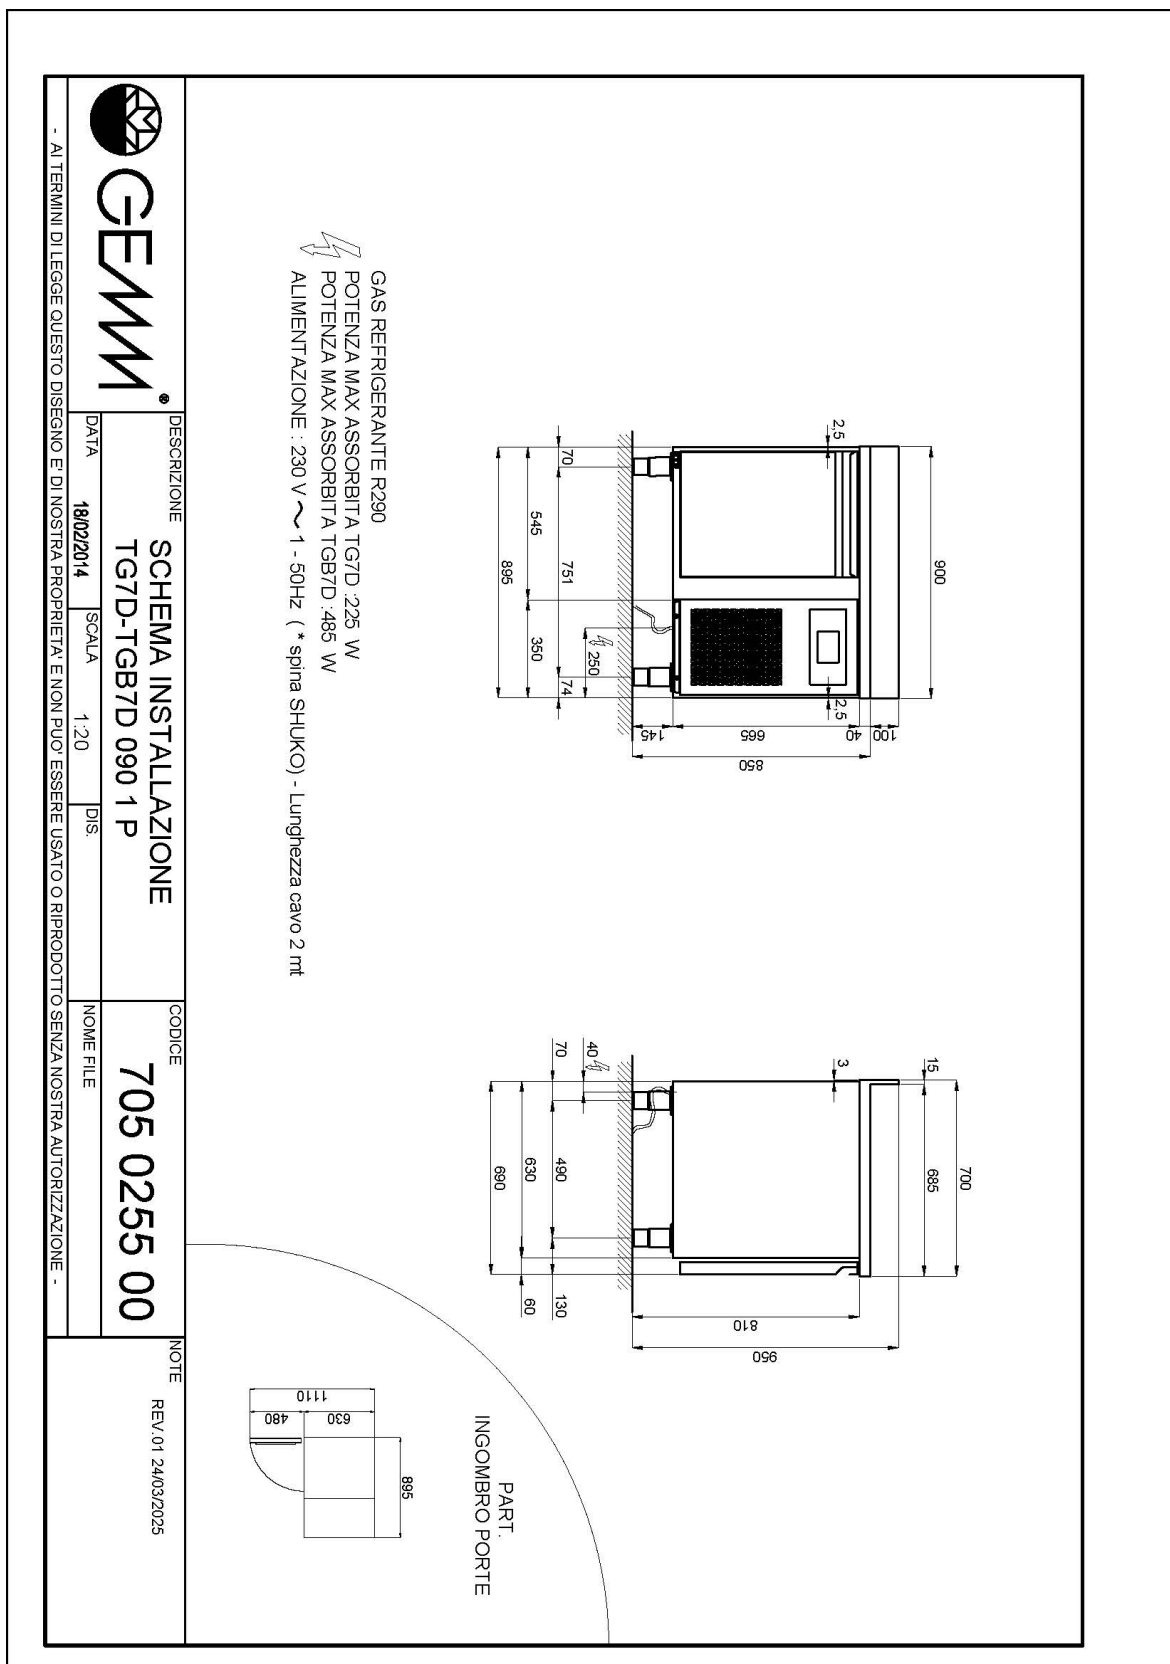

INSTALLATION DIAGRAM:

TGB7D/090S