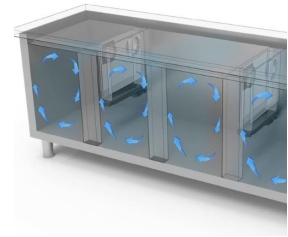

PROFESSIONAL KITCHENS

600-700 DEPTH COUNTERS

Model: TGB7D/130S

Code: 40202802

NEW ATLAS

GN 1/1 PREARRANGED FREEZER COUNTER - Freezer counter 700 depth, available also with left technical department.

- Construction: made in stainless steel
- Internal capacity: GN 1/1 racks
- Position of technical compartment: on right side
- Refrigeration type: ventilated cooling system
- Control board panel: 2.8" touch control panel, digital display
- Prearranged to be installed on plinth
- Defrosting system: automatic with heating elements
- Evaporation of condensation water: automatic
- Optional equipment: drawer units
- Supply with: 1 GN 1/1 shelf each door

Technical Data:

Body Height	mm	665
Doors	nr	2
Capacity (net)	l	181
Capacity (gross)	l	414
External dimensions (WxDxH)	cm	129 x 69 x 81
Insulation thickness	mm	50
Tray pitch	mm	75
Rack positions	nr	7
Top type		without work top
Evaporators	nr	1
Standard lock		NO
Standard light		NO
Temperature	°C	-15/-20°C
Condensing unit		plug-in unit
Gas		R290
Ventilation control		NO
Humidity control		NO
Max abs. power	W	485*
Cooling power	W	487**
Input voltage		1x230V ~ 50Hz
Energy efficiency class		D
Energy consumption kWh/24h	kWh/24h	6,6
Energy consumption kWh/year	kWh/year	2404
Energy efficiency index		69,9
Climate class		5
Packaging dimensions (WxDxH)	cm	135 x 76 x 112
Volume (gross)	mc	1,15
Net weight	kg	85
Gross weight	kg	100

*Evap. -10°C, Cond. +45°C / **Evap. -23,3 Cond. +54,4°C

DETAILS:

Ecological gas (R290)

Remote monitoring system via GEMM-Cloud Wi-Fi connection (on request)

Drawer unit detail.

Air circulation

Stainless steel construction with 50mm insulation thickness.

Internal detail.

Color finish (RAL) upon request

Digital touch thermostat

S/S back finish

Ecological gas (R290)

Remote monitoring system via GEMM-Cloud Wi-Fi connection (on request)

ACCESSORIES:

CR7/2BT Freezer drawer unit with 2 1/2 drawers (overprice)