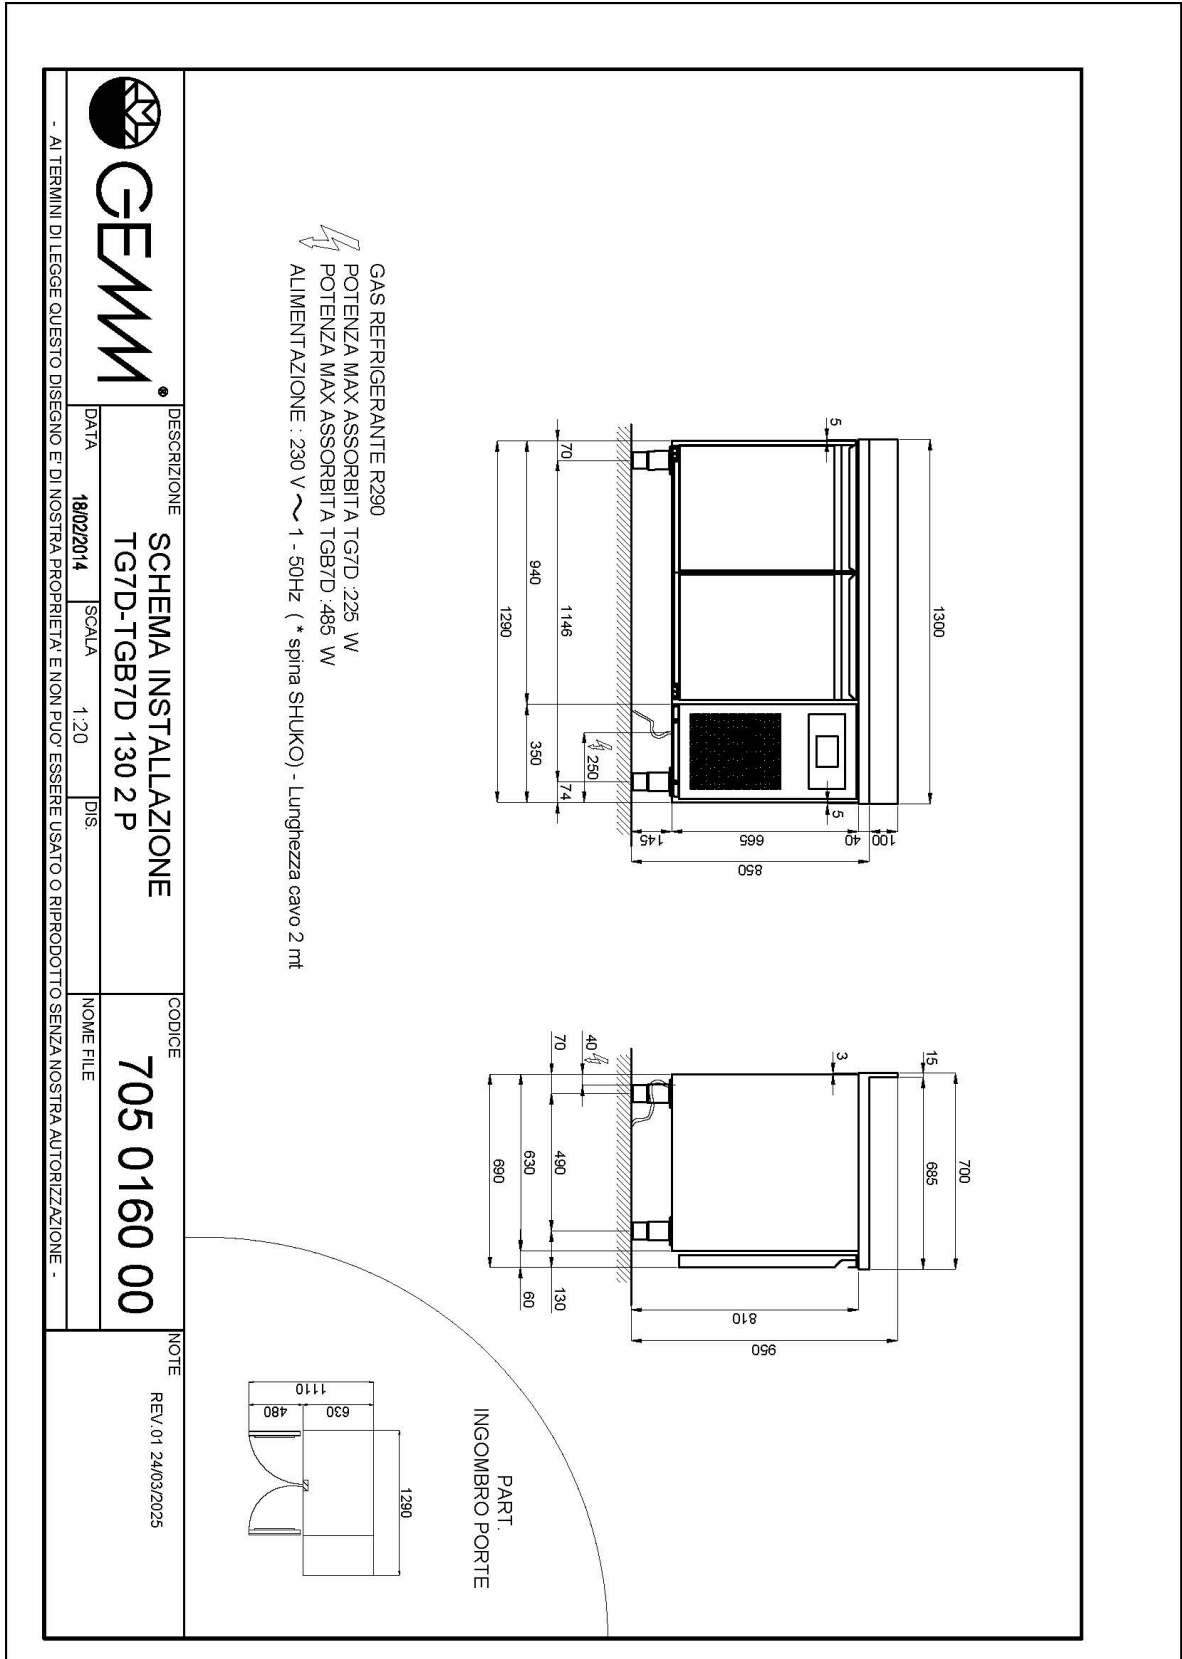

INSTALLATION DIAGRAM:

TGB7D/130S