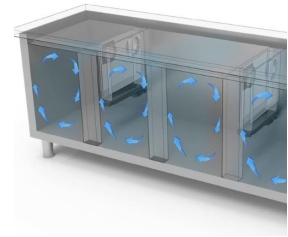

PROFESSIONAL KITCHENS

600-700 DEPTH COUNTERS

Model: TGB7D/130

Code: 40202807

NEW ATLAS

GN 1/1 PREARRANGED FREEZER COUNTER - Freezer counter 700 depth, available also with left technical department.

- Construction: made in stainless steel
- Internal capacity: GN 1/1 racks
- Position of technical compartment: on right side
- Refrigeration type: ventilated cooling system
- Control board panel: 2.8" touch control panel, digital display
- Prearranged to be installed on plinth
- Defrosting system: automatic with heating elements
- Evaporation of condensation water: automatic
- Optional equipment: drawer units
- Supply with: 1 GN 1/1 shelf each door

Technical Data:

Body Height	mm	665
Doors	nr	2
Capacity (net)	l	181
Capacity (gross)	l	414
External dimensions (WxDxH)	cm	130 x 70 x 85
Insulation thickness	mm	50
Tray pitch	mm	75
Rack positions	nr	7
Stainless steel top thickness	mm	10/10 H 40
Top type		AISI 304 normal
Evaporators	nr	1
Standard lock		NO
Standard light		NO
Temperature	°C	-15/-20°C
Condensing unit		plug-in unit
Gas		R290
Ventilation control		NO
Humidity control		NO
Max abs. power	W	485*
Cooling power	W	487**
Input voltage		1x230V ~ 50Hz
Energy efficiency class		D
Energy consumption kWh/24h	kWh/24h	6,6
Energy consumption kWh/year	kWh/year	2404
Energy efficiency index		69,9
Climate class		5
Packaging dimensions (WxDxH)	cm	135 x 76 x 112
Volume (gross)	mc	1,15
Net weight	kg	105
Gross weight	kg	120

*Evap. -10°C, Cond. +45°C / **Evap. -23,3 Cond. +54,4°C

DETAILS:

Ecological gas (R290)

Remote monitoring system via GEMM-Cloud Wi-Fi connection (on request)

Drawer unit detail.

Air circulation

Stainless steel construction with 50mm insulation thickness.

Internal detail.

Color finish (RAL) upon request

Digital touch thermostat

S/S back finish

Ecological gas (R290)

Remote monitoring system via GEMM-Cloud Wi-Fi connection (on request)

ACCESSORIES:

CR7/2BT Freezer drawer unit with 2 1/2 drawers (overprice)