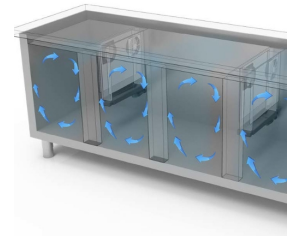

PROFESSIONAL KITCHENS

600-700 DEPTH COUNTERS

Model: TGB7D/130

Code: 40202807

NEW ATLAS

GN 1/1 PREARRANGED FREEZER COUNTER - Freezer counter 700 depth, available also with left technical department.

- Construction: made in stainless steel
- Internal capacity: GN 1/1 racks
- Position of technical compartment: on right side
- Refrigeration type: ventilated cooling system
- Control board panel: 2.8" touch control panel, digital display
- Prearranged to be installed on plinth
- Defrosting system: automatic with heating elements
- Evaporation of condensation water: automatic
- Optional equipment: drawer units
- Supply with: 1 GN 1/1 shelf each door

Technical Data:

Body Height	mm	665
Doors	nr	2
Capacity (net)	l	181
Capacity (gross)	l	414
External dimensions (WxDxH)	cm	130 x 70 x 85
Insulation thickness	mm	50
Tray pitch	mm	75
Rack positions	nr	7
Stainless steel top thickness	mm	10/10 H 40
Top type		AISI 304 normal
Evaporators	nr	1
Standard lock		NO
Standard light		NO
Temperature	°C	-15/-20°C
Condensing unit		plug-in unit
Gas		R290
Ventilation control		NO
Humidity control		NO
Max abs. power	W	485*
Cooling power	W	487**
Input voltage		1x230V ~ 50Hz
Energy efficiency class		D
Energy consumption kWh/24h	kWh/24h	6,6
Energy consumption kWh/year	kWh/year	2404
Energy efficiency index		69,9
Climate class		5
Packaging dimensions (WxDxH)	cm	135 x 76 x 112
Volume (gross)	mc	1,15
Net weight	kg	105
Gross weight	kg	120

*Evap. -10°C, Cond. +45°C / **Evap. -23,3 Cond. +54,4°C

DETAILS:

Ecological gas (R290)

Remote monitoring system via GEMM-Cloud Wi-Fi connection (on request)

Drawer unit detail.

Air circulation

Stainless steel construction with 50mm insulation thickness.

Internal detail.

Color finish (RAL) upon request

Digital touch thermostat

S/S back finish

Ecological gas (R290)

Remote monitoring system via GEMM-Cloud Wi-Fi connection (on request)

ACCESSORIES:

CR7/2BT Freezer drawer unit with 2 1/2 drawers (overprice)