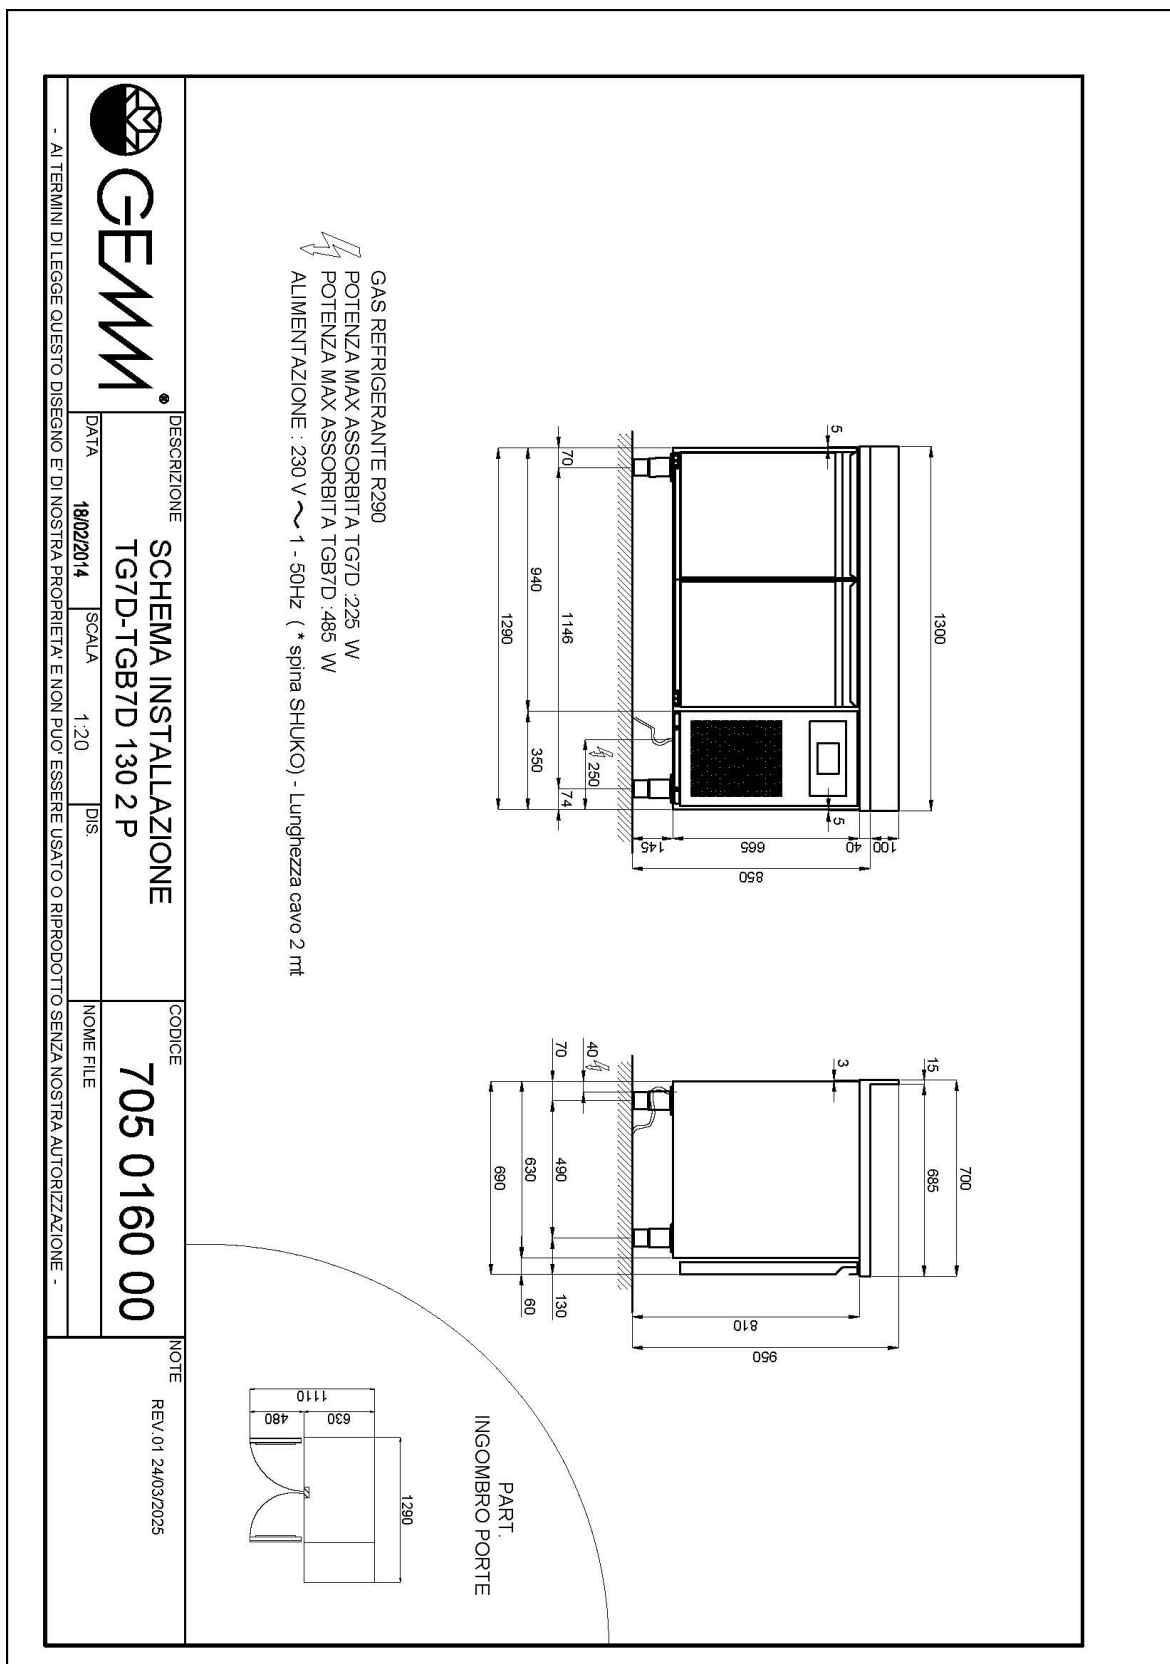

INSTALLATION DIAGRAM:

TGB7D/130