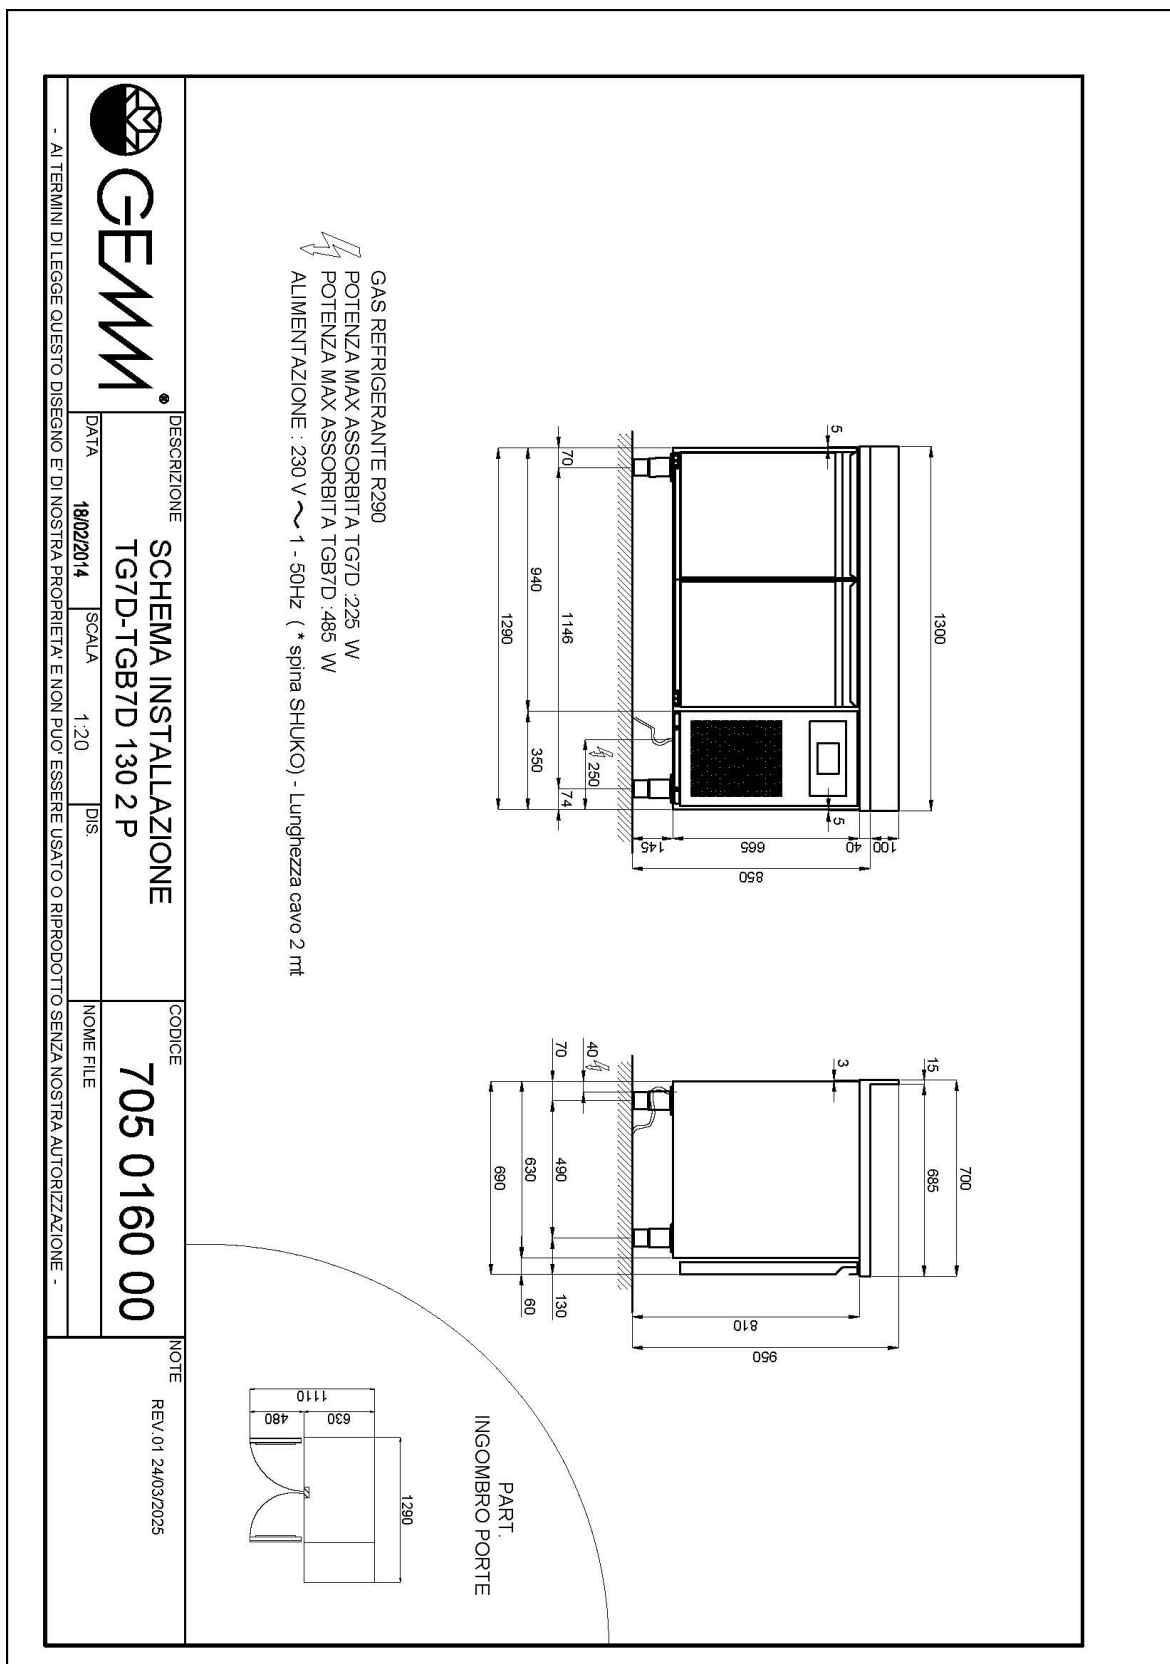

INSTALLATION DIAGRAM:

TGB7D/130A