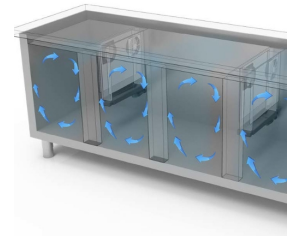

PROFESSIONAL KITCHENS

600-700 DEPTH COUNTERS

Model: TGB7D/130A Code: 40202812

NEW ATLAS

GN 1/1 PREARRANGED FREEZER COUNTER - Freezer counter 700 depth, available also with left technical department.

- Construction: made in stainless steel
- Internal capacity: GN 1/1 racks
- Position of technical compartment: on right side
- Refrigeration type: ventilated cooling system
- Control board panel: 2.8" touch control panel, digital display
- Prearranged to be installed on plinth
- Defrosting system: automatic with heating elements
- Evaporation of condensation water: automatic
- Optional equipment: drawer units
- Supply with: 1 GN 1/1 shelf each door

Technical Data:

Body Height	mm	665
Doors	nr	2
Capacity (net)	l	181
Capacity (gross)	l	414
External dimensions (WxDxH)	cm	130 x 70 x 95
Insulation thickness	mm	50
Tray pitch	mm	75
Rack positions	nr	7
Stainless steel top thickness	mm	10/10 H 40
Top type		AISI 304 with backsplash
Evaporators	nr	1
Standard lock		NO
Standard light		NO
Temperature	°C	-15/-20°C
Condensing unit		plug-in unit
Gas		R290
Ventilation control		NO
Humidity control		NO
Max abs. power	W	485*
Cooling power	W	487**
Input voltage		1x230V ~ 50Hz
Energy efficiency class		D
Energy consumption kWh/24h	kWh/24h	6,6
Energy consumption kWh/year	kWh/year	2404
Energy efficiency index		69,9
Climate class		5
Packaging dimensions (WxDxH)	cm	135 x 76 x 112
Volume (gross)	mc	1,15
Net weight	kg	133
Gross weight	kg	148

*Evap. -10°C, Cond. +45°C / **Evap. -23,3 Cond. +54,4°C

DETAILS:

Ecological gas (R290)

Remote monitoring system via GEMM-Cloud Wi-Fi connection (on request)

Drawer unit detail.

Air circulation

Stainless steel construction with 50mm insulation thickness.

Internal detail.

Color finish (RAL) upon request

Digital touch thermostat

S/S back finish

Ecological gas (R290)

Remote monitoring system via GEMM-Cloud Wi-Fi connection (on request)

ACCESSORIES:

CR7/2BT Freezer drawer unit with 2 1/2 drawers (overprice)