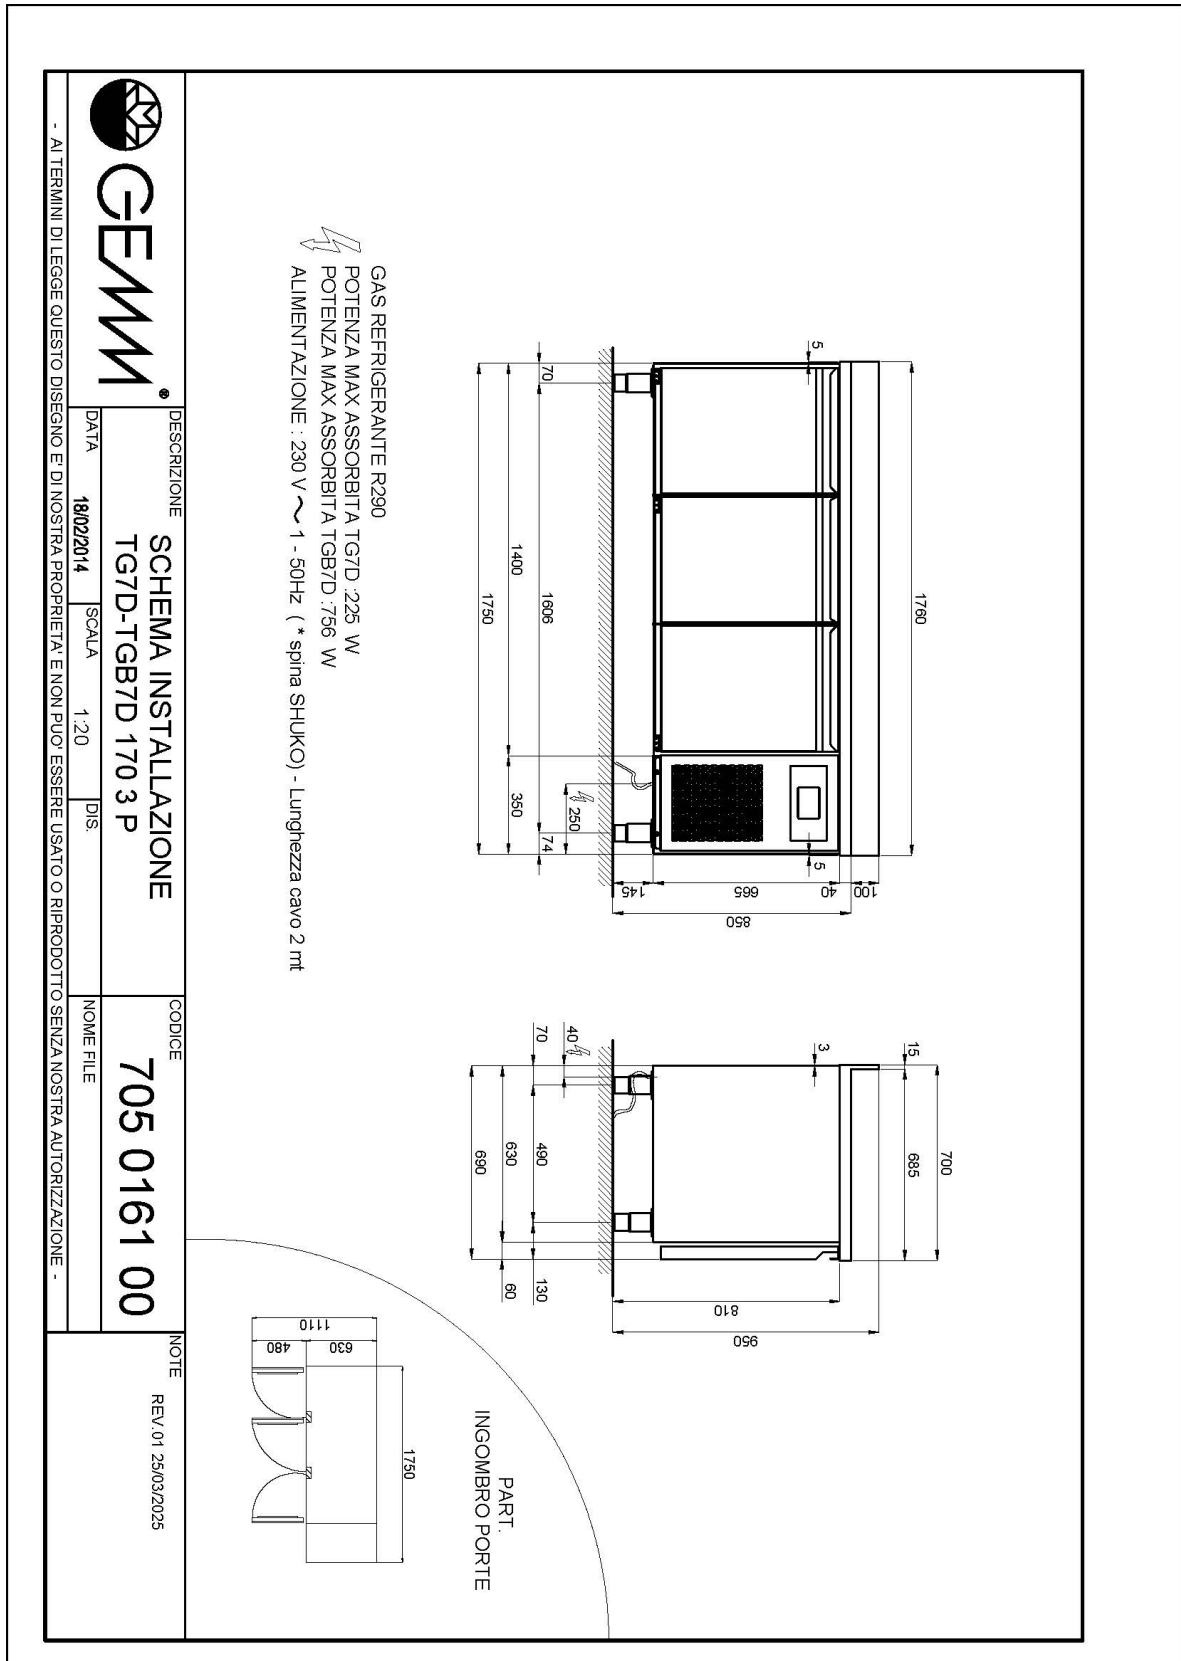

INSTALLATION DIAGRAM:

TGB7D/170