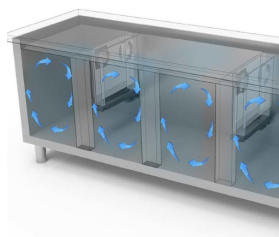

## PROFESSIONAL KITCHENS

**600-700 DEPTH COUNTERS**

**Model: TGB7D/170**

**Code: 40202822**

*NEW ATLAS*

GN 1/1 FREEZER COUNTER - Freezer counter 700 depth,  
available also with left technical department.

- Construction: made in stainless steel
- Internal capacity: GN 1/1 racks
- Position of technical compartment: on right side
- Refrigeration type: ventilated cooling system
- Control board panel: 2.8" touch control panel, digital display
- prearranged to be installed on plinth
- Defrosting system: with heating elements
- Evaporation of condensation water: automatic condensate evaporation
- Optional equipment: drawer units
- Supply with: 1 GN 1/1 shelf each door

Technical Data:

Body Height	mm	665
Doors	nr	3
Capacity (gross)	l	410
External dimensions (WxDxH)	cm	176 x 70 x 85
Insulation thickness	mm	50
Tray pitch	mm	75
Rack positions	nr	7
Stainless steel top thickness	mm	10/10 H 40
Top type		AISI 304 normal
Evaporators	nr	2
Standard lock		NO
Standard light		NO
Temperature	°C	-15/-20°C
Condensing unit		plug-in unit
Gas		R290
Ventilation control		NO
Humidity control		NO
Max abs. power	W	756**
Cooling power	W	791***
Input voltage		1x230V ~ 50Hz
Energy efficiency class		E
Energy consumption kWh/year	kWh/year	3172
Climate class		5
Packaging dimensions (WxDxH)	cm	76 x 185 x 112
Volume (gross)	mc	1,57
Gross weight	kg	143

\*\*Evap. -10°C, cond. +45°C/\*\*\*ASHRAE (evap. -23,3 cond. +54,4°C)

DETAILS:

Drawer unit detail.

Air circulation

Stainless steel construction with 50mm insulation thickness.

Internal detail.

Color finish (RAL) upon request

Digital touch thermostat

S/S back finish

Ecological gas (R290)

Remote monitoring system  
via GEMM-Cloud Wi-Fi  
connection (on request)

ACCESSORIES:

CR7/2BT Freezer drawer unit with 2 1/2 drawers (overprice)