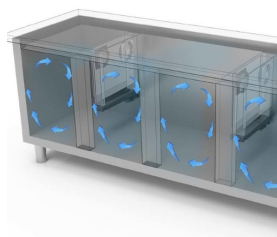

- Construction: made in stainless steel
- Internal capacity: GN 1/1 racks
- Position of technical compartment: on right side
- Refrigeration type: ventilated cooling system
- Control board panel: 2.8" touch control panel, digital display
- prearranged to be installed on plinth
- Defrosting system: with heating elements
- Evaporation of condensation water: automatic condensate evaporation
- Optional equipment: drawer units
- Supply with: 1 GN 1/1 shelf each door

Technical Data:

Body Height	mm	665
Doors	nr	3
Capacity (gross)	l	410
External dimensions (WxDxH)	cm	176 x 70 x 95
Insulation thickness	mm	50
Tray pitch	mm	75
Rack positions	nr	7
Stainless steel top thickness	mm	10/10 H 40
Top type		AISI 304 with backsplash
Evaporators	nr	2
Standard lock		NO
Standard light		NO
Temperature	°C	-15/-20°C
Condensing unit		plug-in unit
Gas		R290
Ventilation control		NO
Humidity control		NO
Max abs. power	W	756**
Cooling power	W	791***
Input voltage		1x230V ~ 50Hz
Energy efficiency class		E
Energy consumption kWh/year	kWh/year	3172
Climate class		5
Packaging dimensions (WxDxH)	cm	76 x 185 x 112
Volume (gross)	mc	1,57
Gross weight	kg	148

\*\*Evap. -10°C, cond. +45°C/\*\*\*ASHRAE (evap. -23,3 cond. +54,4°C)

DETAILS:

Drawer unit detail.

Air circulation

Stainless steel construction with 50mm insulation thickness.

Internal detail.

Color finish (RAL) upon request

Digital touch thermostat

S/S back finish

Ecological gas (R290)

Remote monitoring system  
via GEMM-Cloud Wi-Fi  
connection (on request)

ACCESSORIES:

CR7/2BT Freezer drawer unit with 2 1/2 drawers (overprice)