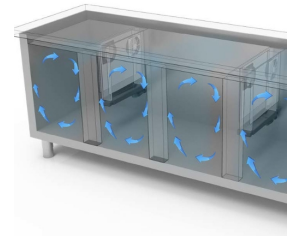

- Construction: made in stainless steel
- Internal capacity: GN 1/1 racks
- Position of technical compartment: on right side
- Refrigeration type: ventilated cooling system
- Control board panel: 2.8" touch control panel, digital display
- Prearranged to be installed on plinth
- Defrosting system: automatic with heating elements
- Evaporation of condensation water: automatic
- Optional equipment: drawer units
- Supply with: 1 GN 1/1 shelf each door

## DETAILS:

Ecological gas (R290)

Remote monitoring system via GEMM-Cloud Wi-Fi connection (on request)

Drawer unit detail.

Air circulation

Stainless steel construction with 50mm insulation thickness.

Internal detail.