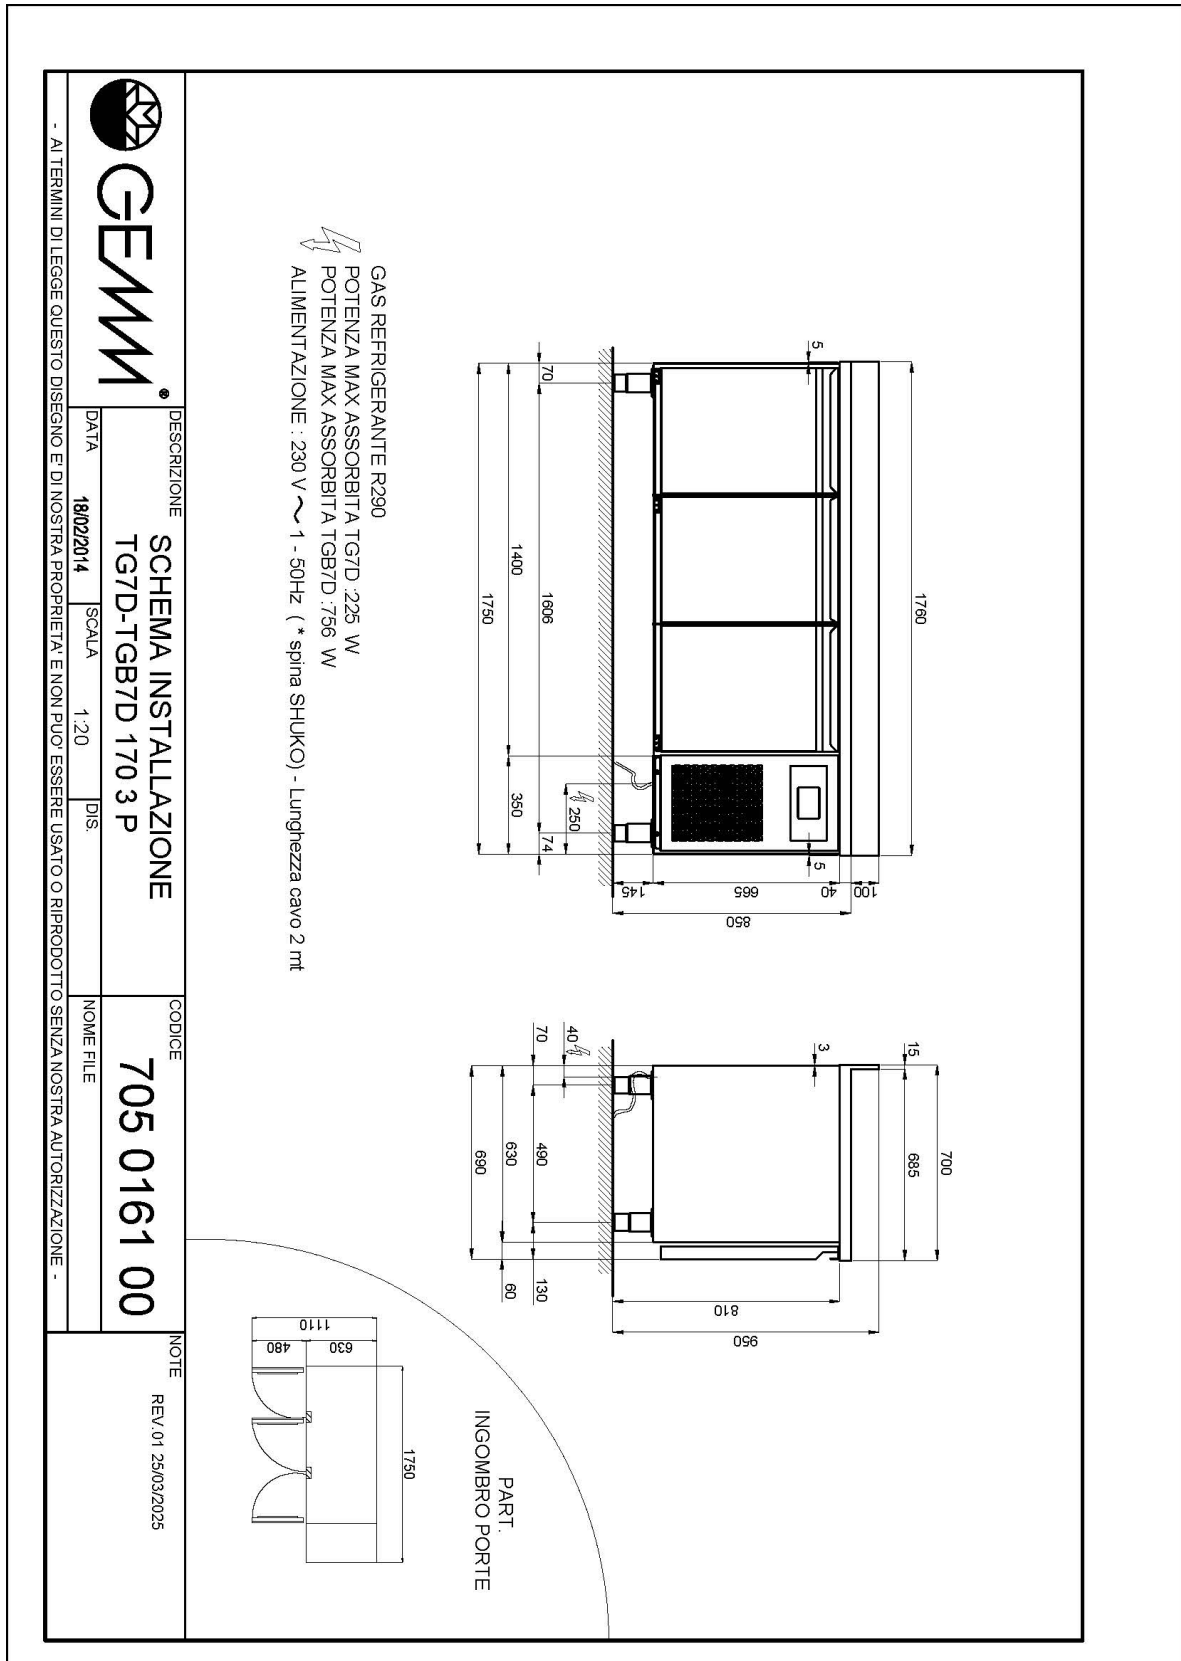

INSTALLATION DIAGRAM:

TGB7D/170A