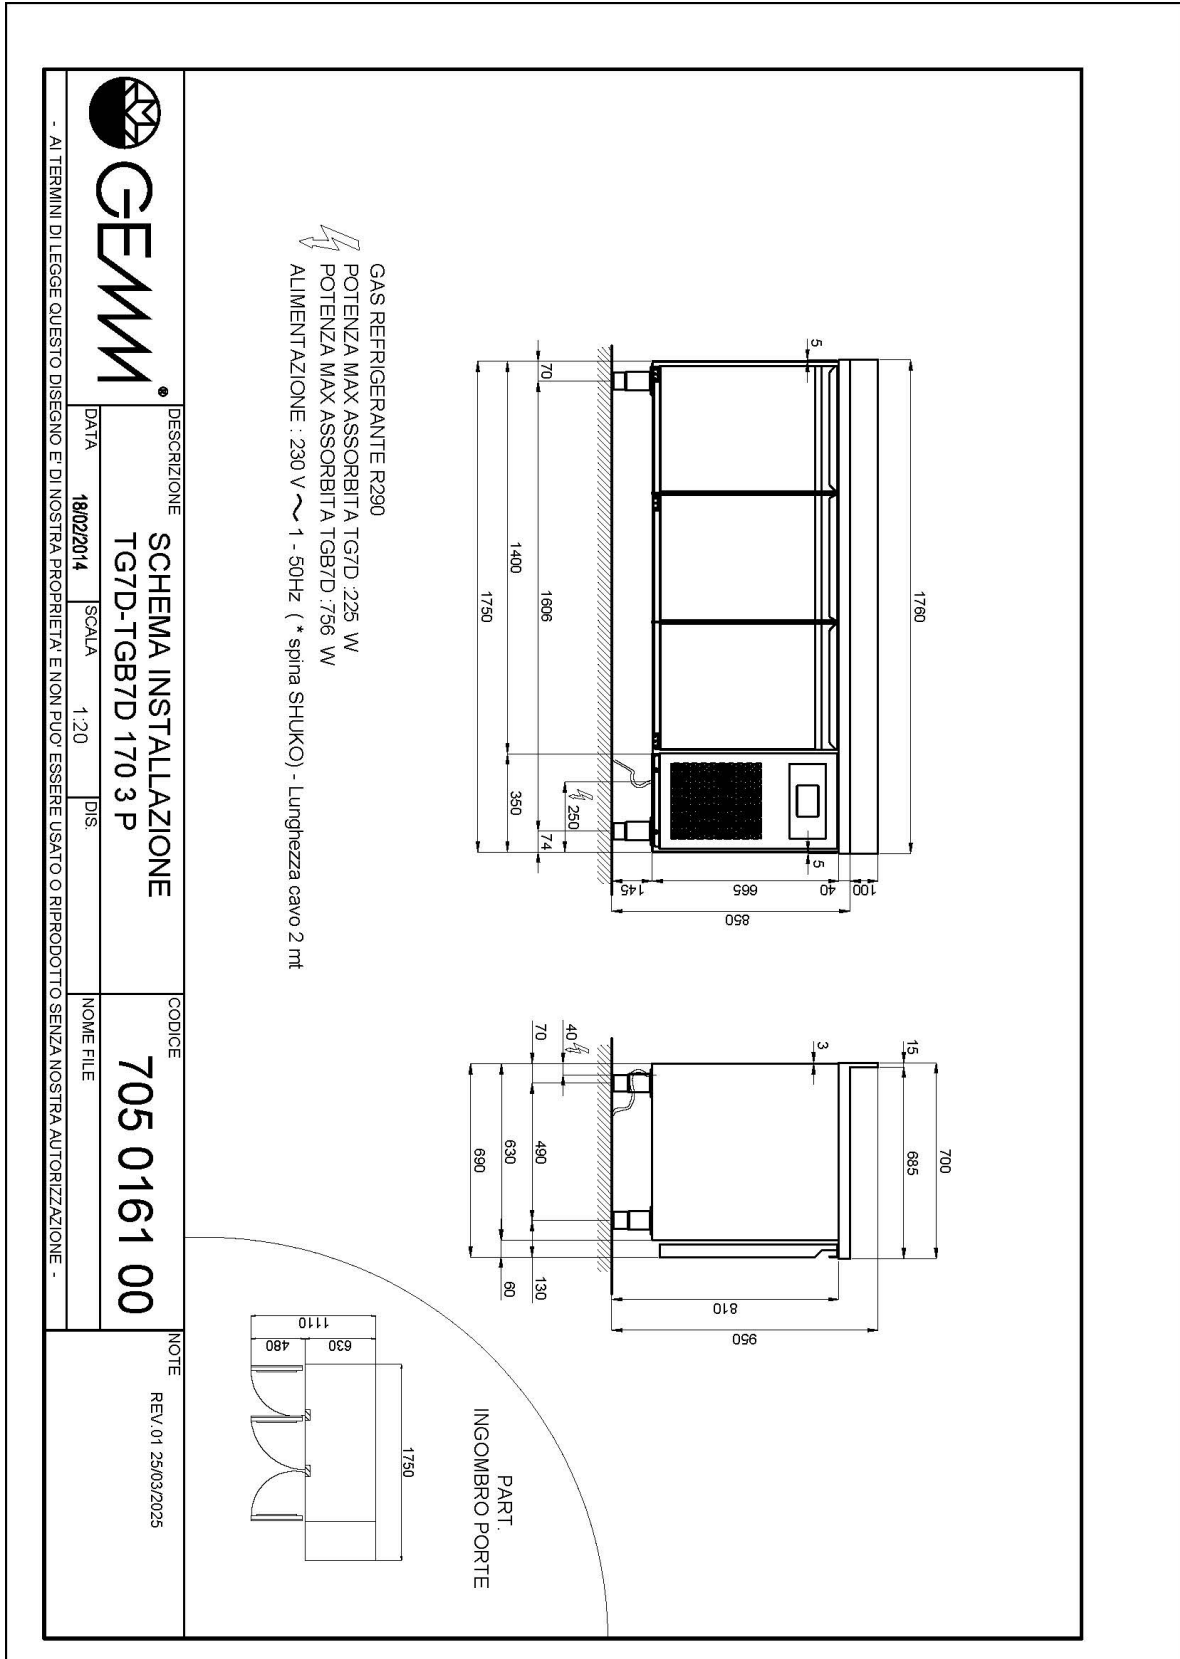

INSTALLATION DIAGRAM:

TGB7D/170A