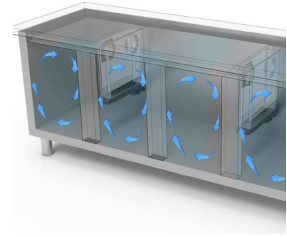

- Construction: made in stainless steel
- Internal capacity: GN 1/1 racks
- Position of technical compartment: on right side
- Refrigeration type: ventilated cooling system
- Control board panel: 2.8" touch control panel, digital display
- Prearranged to be installed on plinth
- Defrosting system: automatic with heating elements
- Evaporation of condensation water: automatic
- Optional equipment: drawer units
- Supply with: 1 GN 1/1 shelf each door

## DETAILS:

Ecological gas (R290)

Remote monitoring system via GEMM-Cloud Wi-Fi connection (on request)

Drawer unit detail.

Air circulation

Stainless steel construction with 50mm insulation thickness.

Internal detail.