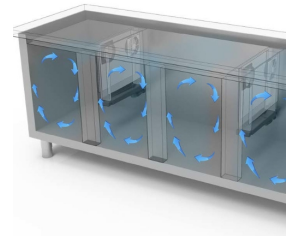

PROFESSIONAL KITCHENS

600-700 DEPTH COUNTERS

Model: TGB7D/220S

Code: 40202832

NEW ATLAS

GN 1/1 FREEZER COUNTER - Freezer counter 700 depth,
available also with left technical department.

- Construction: made in stainless steel
- Internal capacity: GN 1/1 racks
- Position of technical compartment: on right side
- Refrigeration type: ventilated cooling system
- Control board panel: 2.8" touch control panel, digital display
- Prearranged to be installed on plinth
- Defrosting system: automatic with heating elements
- Evaporation of condensation water: automatic
- Optional equipment: drawer units
- Supply with: 1 GN 1/1 shelf each door

Technical Data:

Body Height	mm	665
Doors	nr	4
Capacity (net)	l	362
Capacity (gross)	l	563
External dimensions (WxDxH)	cm	221 x 69 x 81
Insulation thickness	mm	50
Tray pitch	mm	75
Rack positions	nr	7
Top type		without work top
Evaporators	nr	2
Standard lock		NO
Standard light		NO
Temperature	°C	-15/-20°C
Condensing unit		plug-in unit
Gas		R290
Ventilation control		NO
Humidity control		NO
Max abs. power	W	756*
Cooling power	W	791**
Input voltage		1x230V ~ 50Hz
Energy efficiency class		E
Energy consumption kWh/24h	kWh/24h	10,4
Energy consumption kWh/year	kWh/year	3783
Energy efficiency index		84,2
Climate class		5
Packaging dimensions (WxDxH)	cm	230 x 76 x 112
Volume (gross)	mc	1,95776
Net weight	kg	138
Gross weight	kg	153

*Evap. -10°C, Cond. +45°C / **Evap. -23,3 Cond. +54,4°C

DETAILS:

Ecological gas (R290)

Remote monitoring system via GEMM-Cloud Wi-Fi connection (on request)

Drawer unit detail.

Air circulation

Stainless steel construction with 50mm insulation thickness.

Internal detail.

Color finish (RAL) upon request

Digital touch thermostat

S/S back finish

Ecological gas (R290)

Remote monitoring system via GEMM-Cloud Wi-Fi connection (on request)

ACCESSORIES:

CR7/2BT Freezer drawer unit with 2 1/2 drawers (overprice)