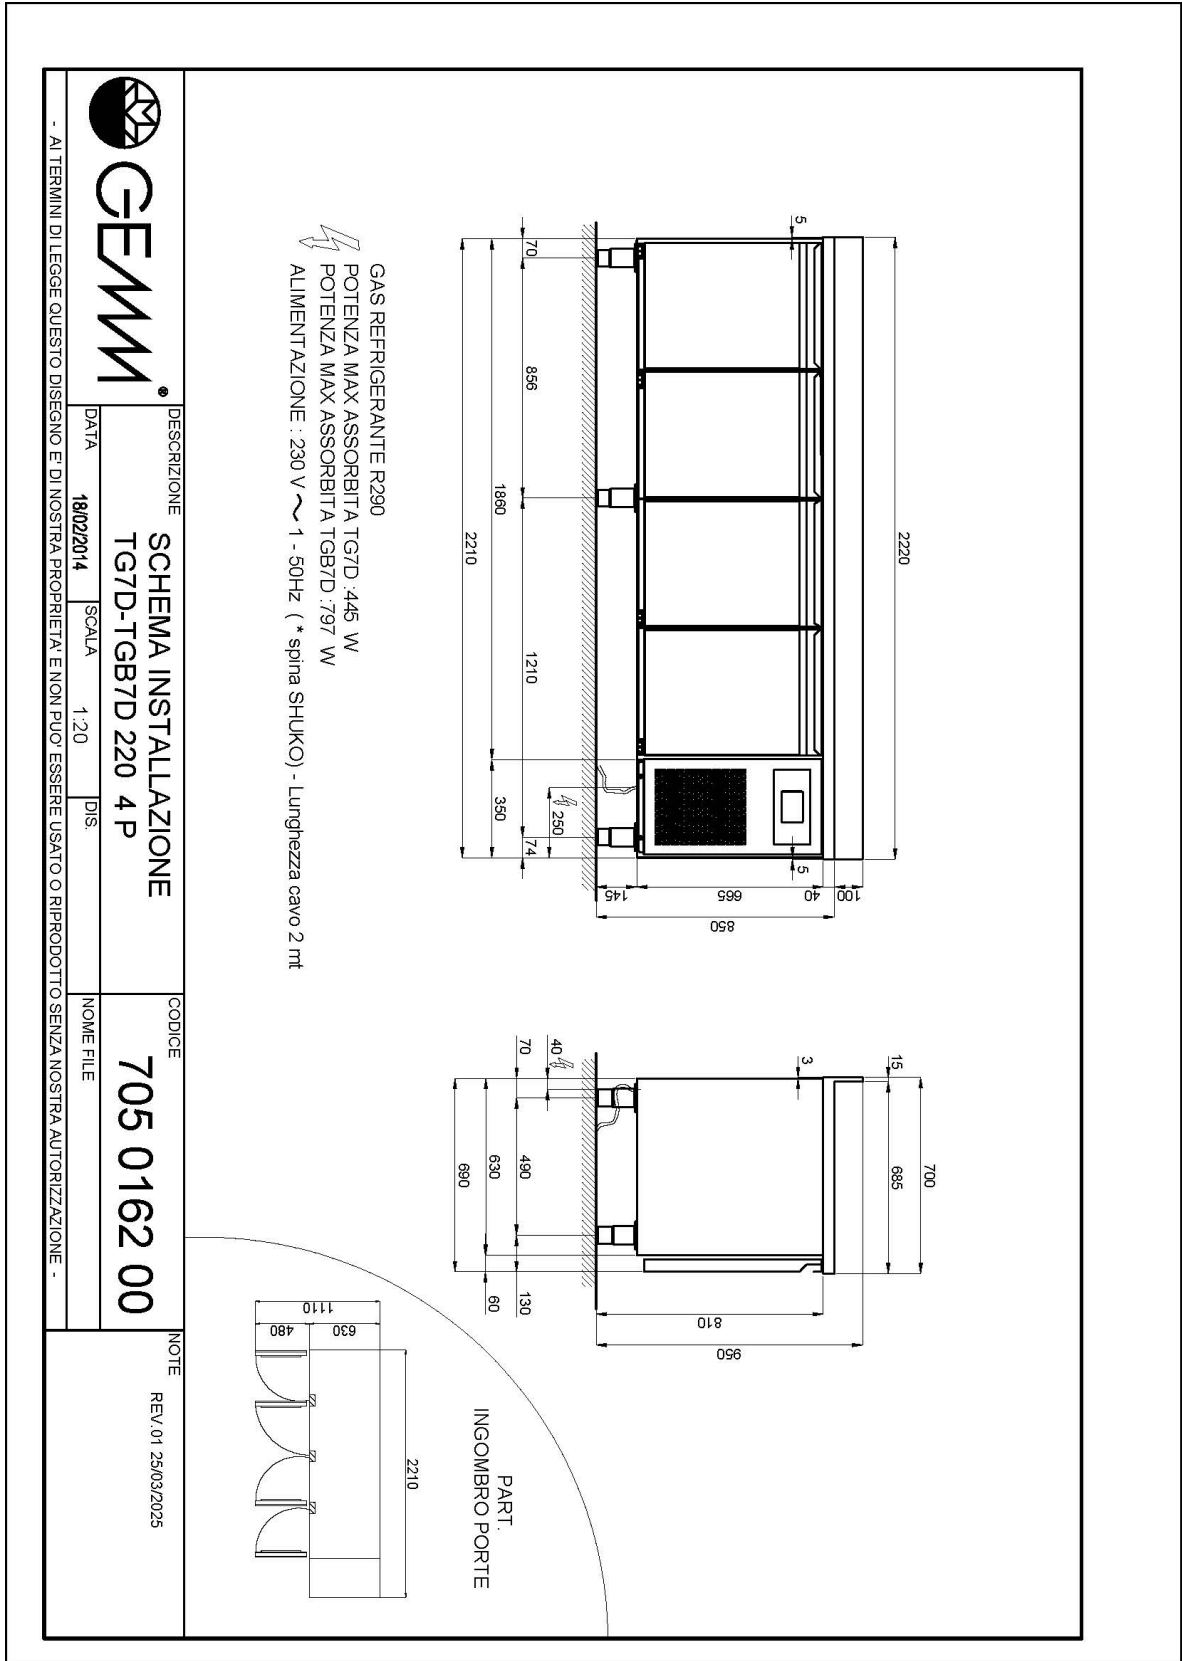

INSTALLATION DIAGRAM:

TGB7D/220S