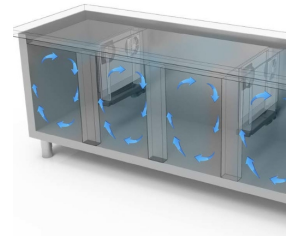

- Construction: made in stainless steel
- Internal capacity: GN 1/1 racks
- Position of technical compartment: on right side
- Refrigeration type: ventilated cooling system
- Control board panel: 2.8" touch control panel, digital display
- prearranged to be installed on plinth
- Defrosting system: with heating elements
- Evaporation of condensation water: automatic condensate evaporation
- Optional equipment: drawer units
- Supply with: 1 GN 1/1 shelf each door

## DETAILS:

Ecological gas (R290)

Remote monitoring system via GEMM-Cloud Wi-Fi connection (on request)

Drawer unit detail.

Air circulation

Stainless steel construction with 50mm insulation thickness.

Internal detail.