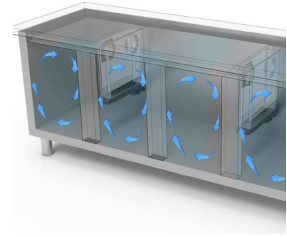

PROFESSIONAL KITCHENS

600-700 DEPTH COUNTERS

Model: TGB7D/220S

Code: 40202832

NEW ATLAS

GN 1/1 FREEZER COUNTER - Freezer counter 700 depth,
available also with left technical department.

- Construction: made in stainless steel
- Internal capacity: GN 1/1 racks
- Position of technical compartment: on right side
- Refrigeration type: ventilated cooling system
- Control board panel: 2.8" touch control panel, digital display
- Prearranged to be installed on plinth
- Defrosting system: automatic with heating elements
- Evaporation of condensation water: automatic
- Optional equipment: drawer units
- Supply with: 1 GN 1/1 shelf each door

*Evap. -10°C, Cond. +45°C / **Evap. -23,3 Cond. +54,4°C

DETAILS:

Ecological gas (R290)

Remote monitoring system via GEMM-Cloud Wi-Fi connection (on request)

Drawer unit detail.

Air circulation

Stainless steel construction with 50mm insulation thickness.

Internal detail.

Color finish (RAL) upon request

Digital touch thermostat

S/S back finish

Ecological gas (R290)

Remote monitoring system via GEMM-Cloud Wi-Fi connection (on request)

ACCESSORIES:

CR7/2BT Freezer drawer unit with 2 1/2 drawers (overprice)