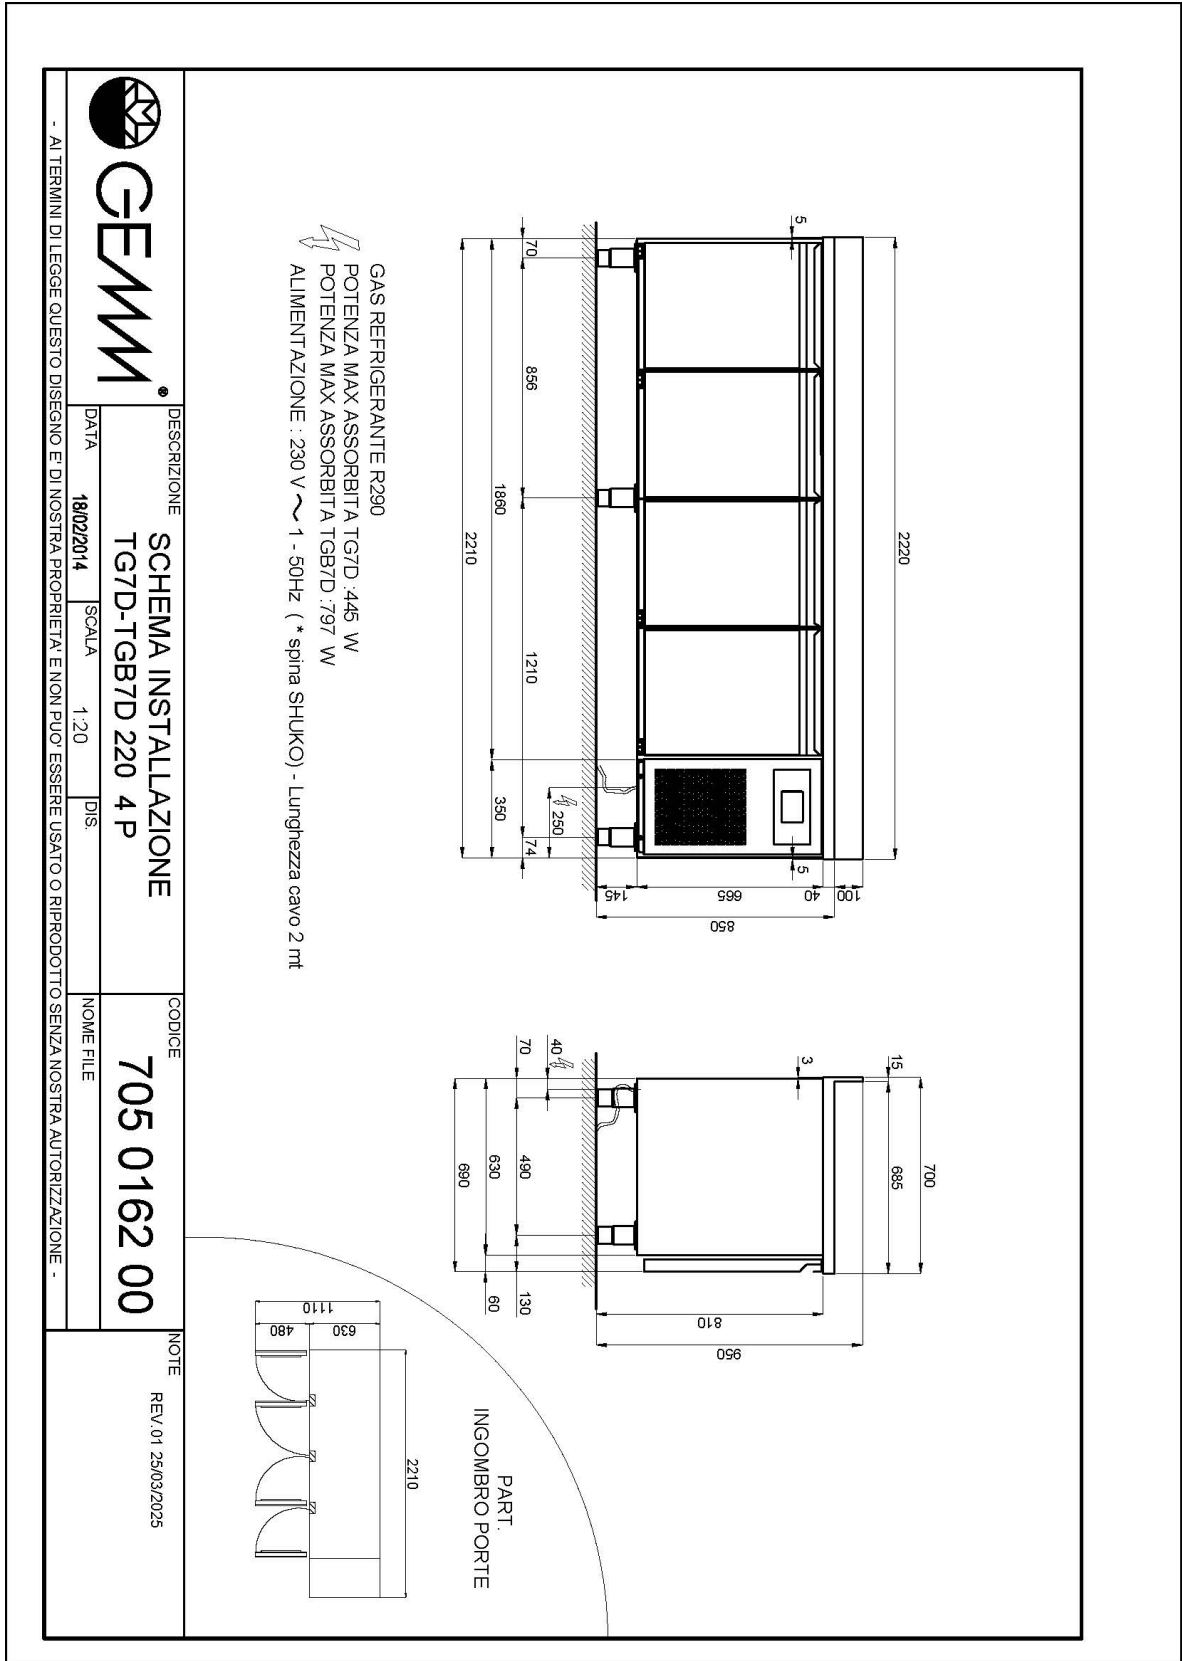

INSTALLATION DIAGRAM:

TGB7D/220A