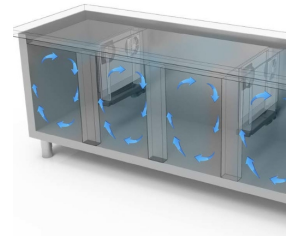

- Construction: made in stainless steel
- Internal capacity: GN 1/1 racks
- Position of technical compartment: on right side
- Refrigeration type: ventilated cooling system
- Control board panel: 2.8" touch control panel, digital display
- Prearranged to be installed on plinth
- Defrosting system: automatic with heating elements
- Evaporation of condensation water: automatic
- Optional equipment: drawer units
- Supply with: 1 GN 1/1 shelf each door

## DETAILS:

Ecological gas (R290)

Remote monitoring system via GEMM-Cloud Wi-Fi connection (on request)

Drawer unit detail.

Air circulation

Stainless steel construction with 50mm insulation thickness.

Internal detail.