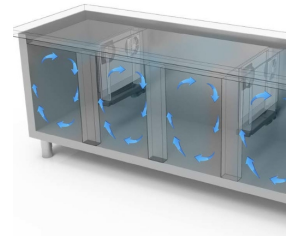

Air circulation