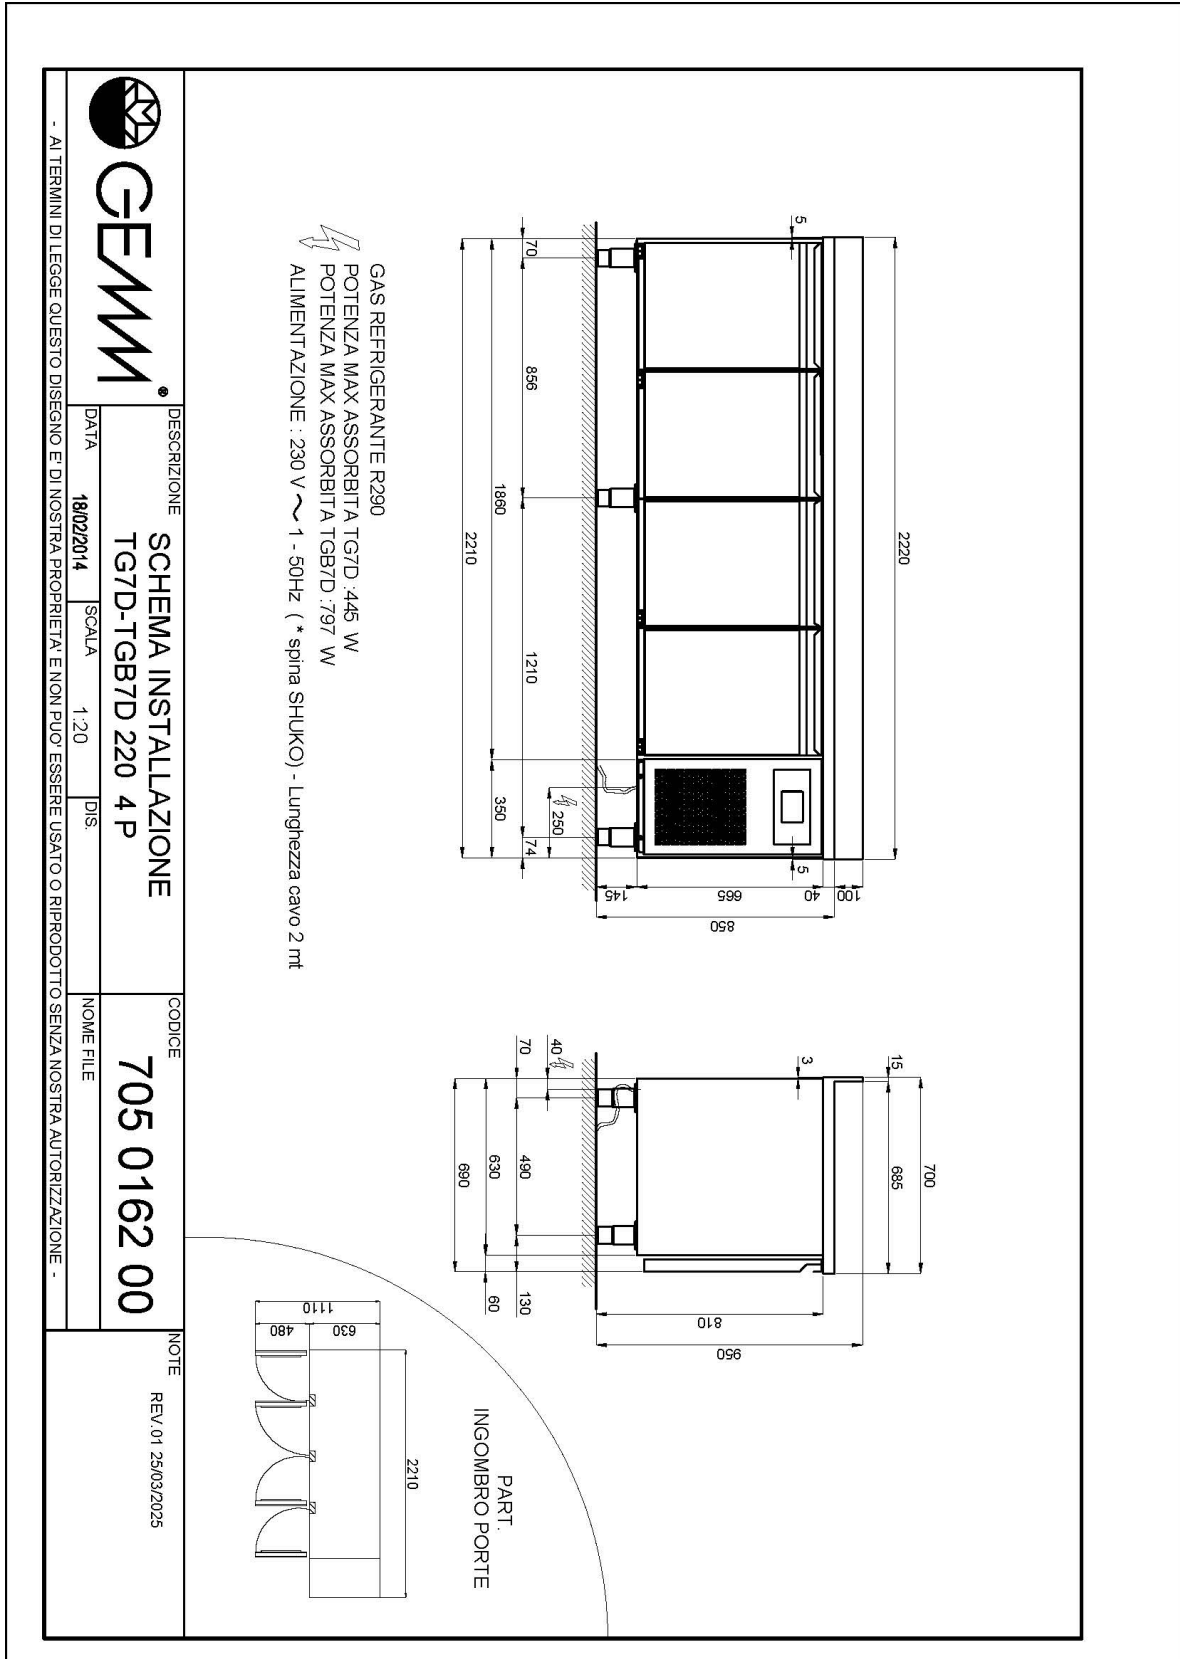

INSTALLATION DIAGRAM:

TGB7D/220A