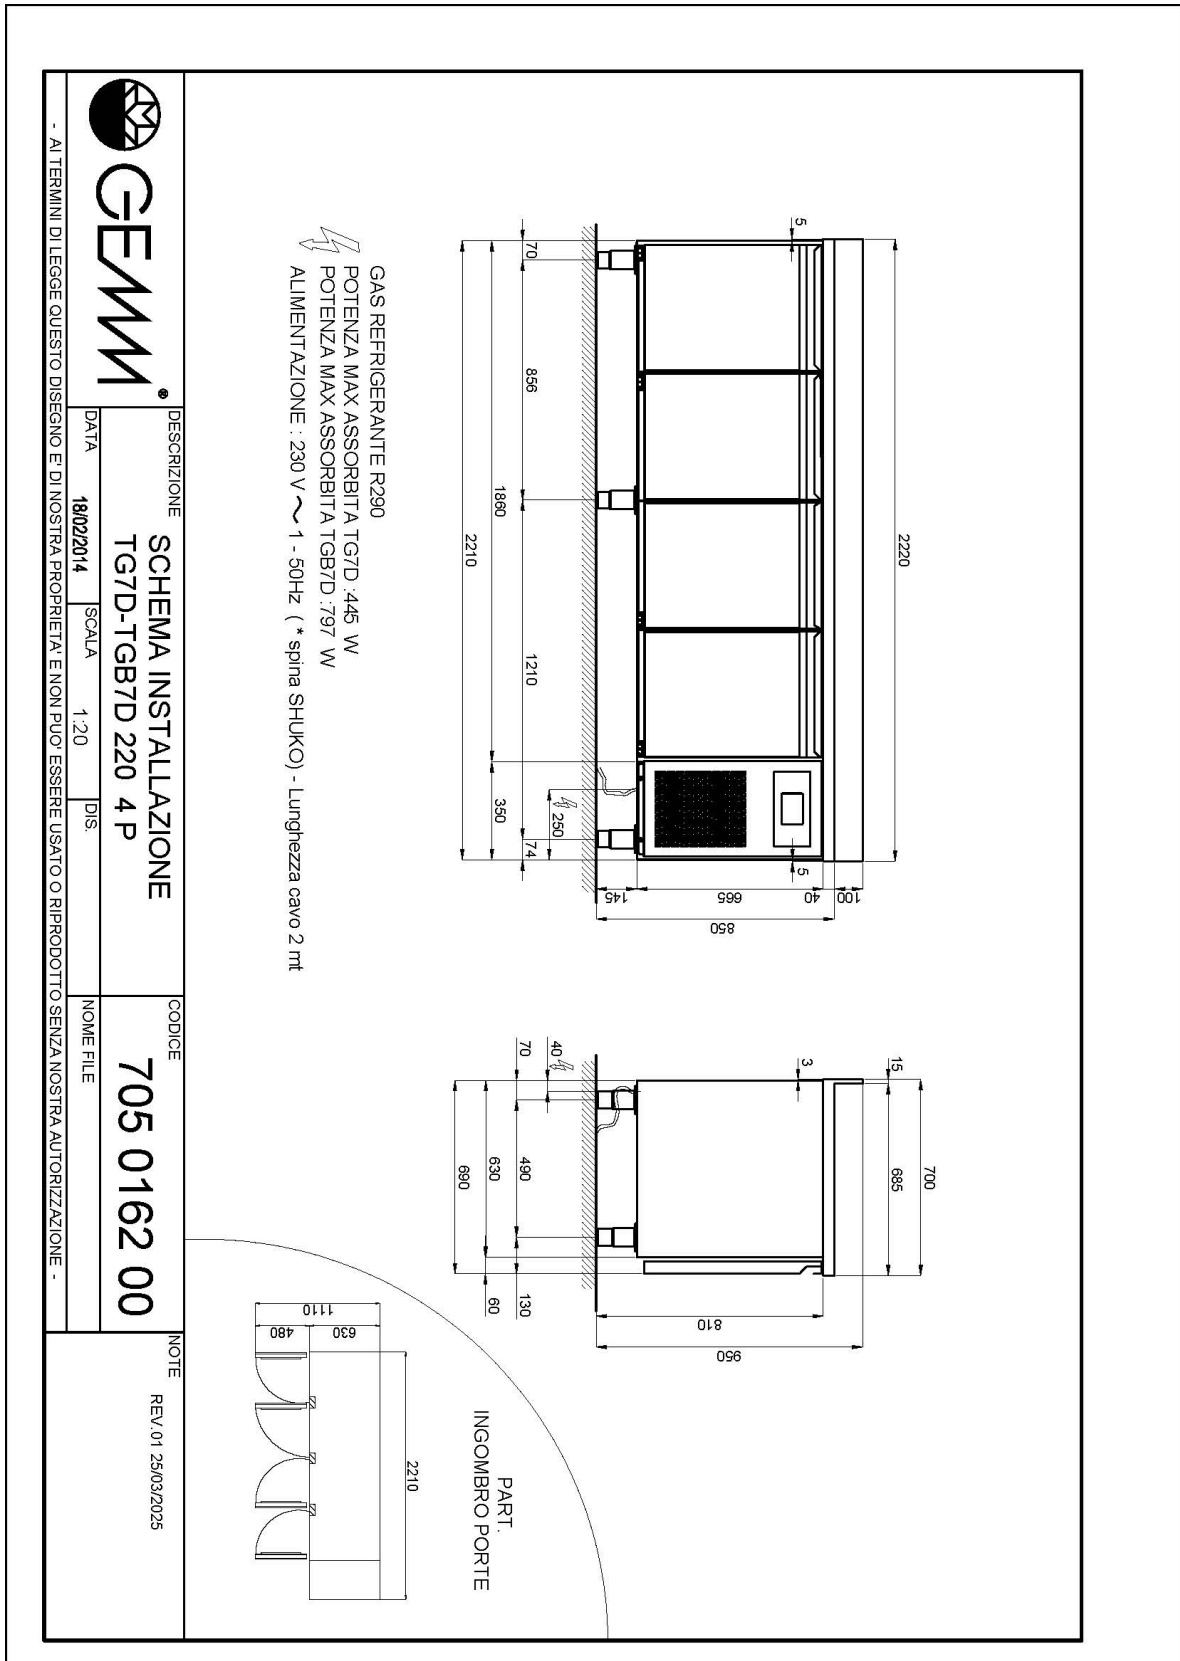

INSTALLATION DIAGRAM:

TGB7D/220A