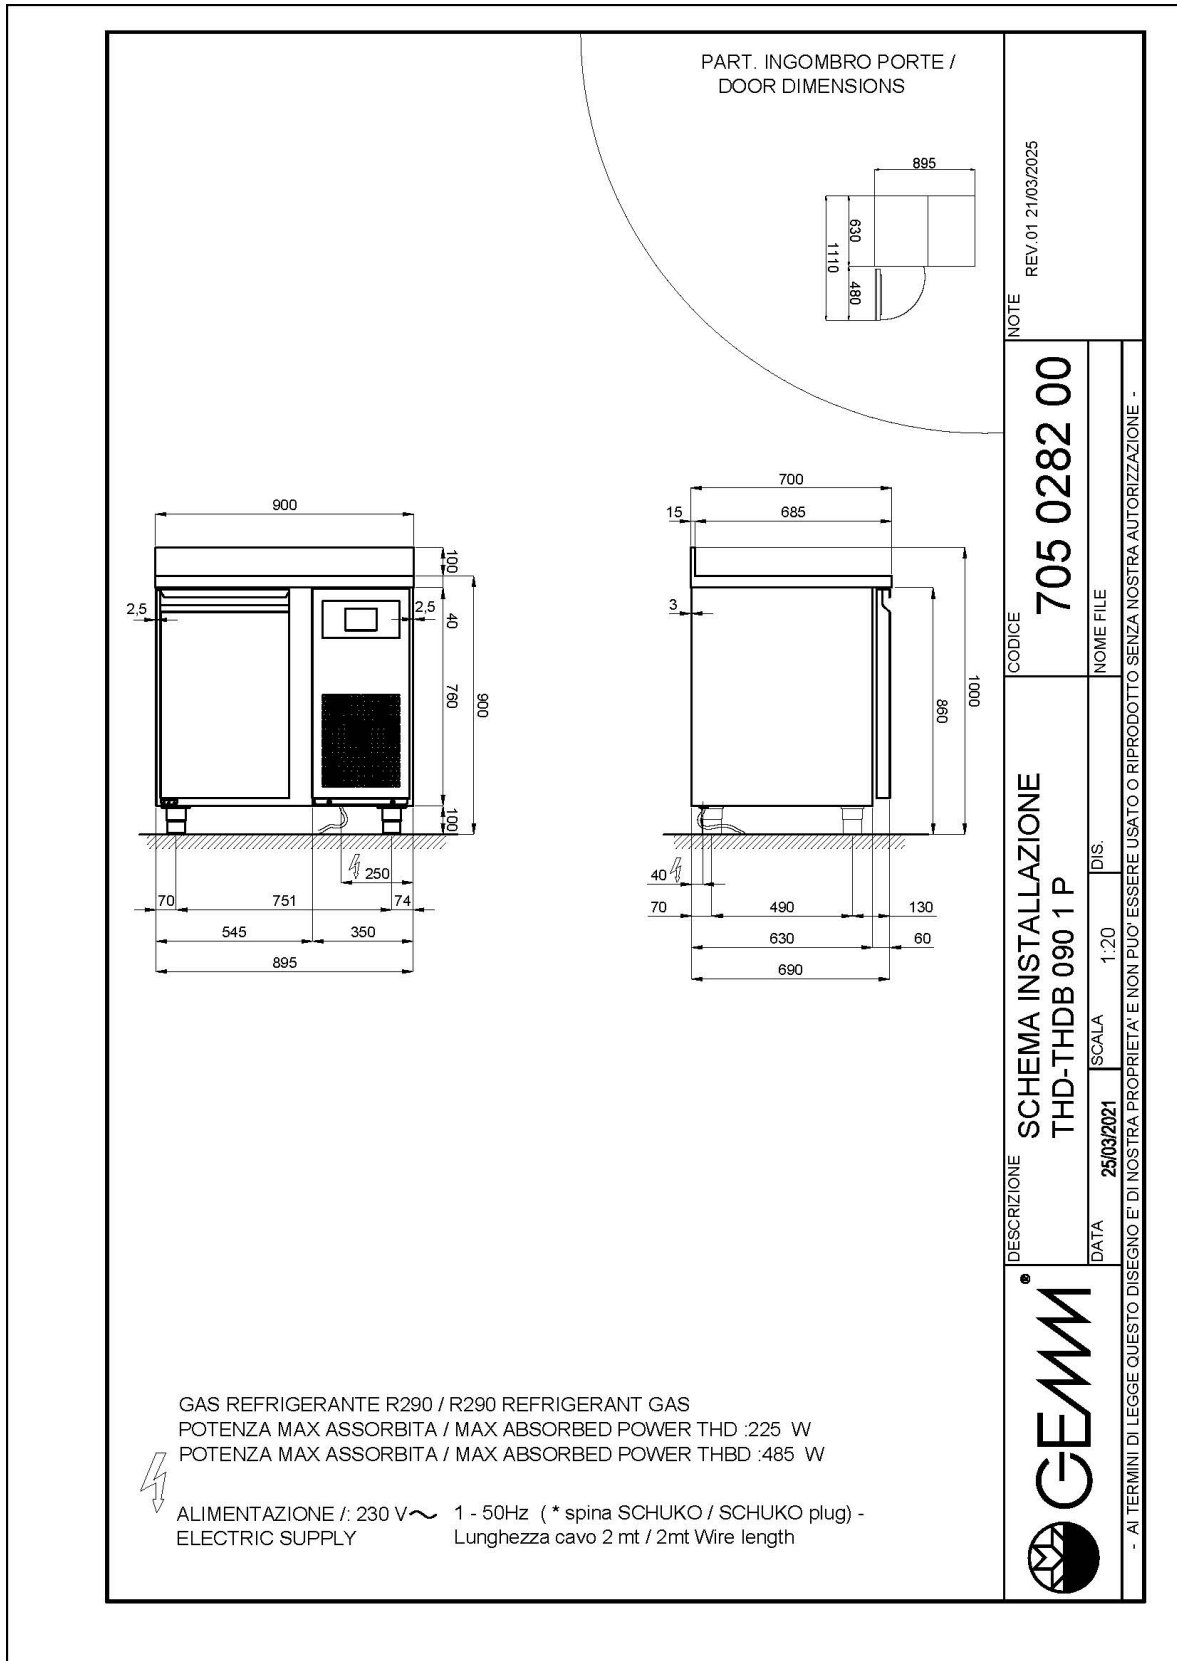

INSTALLATION DIAGRAM:

THBD/090S