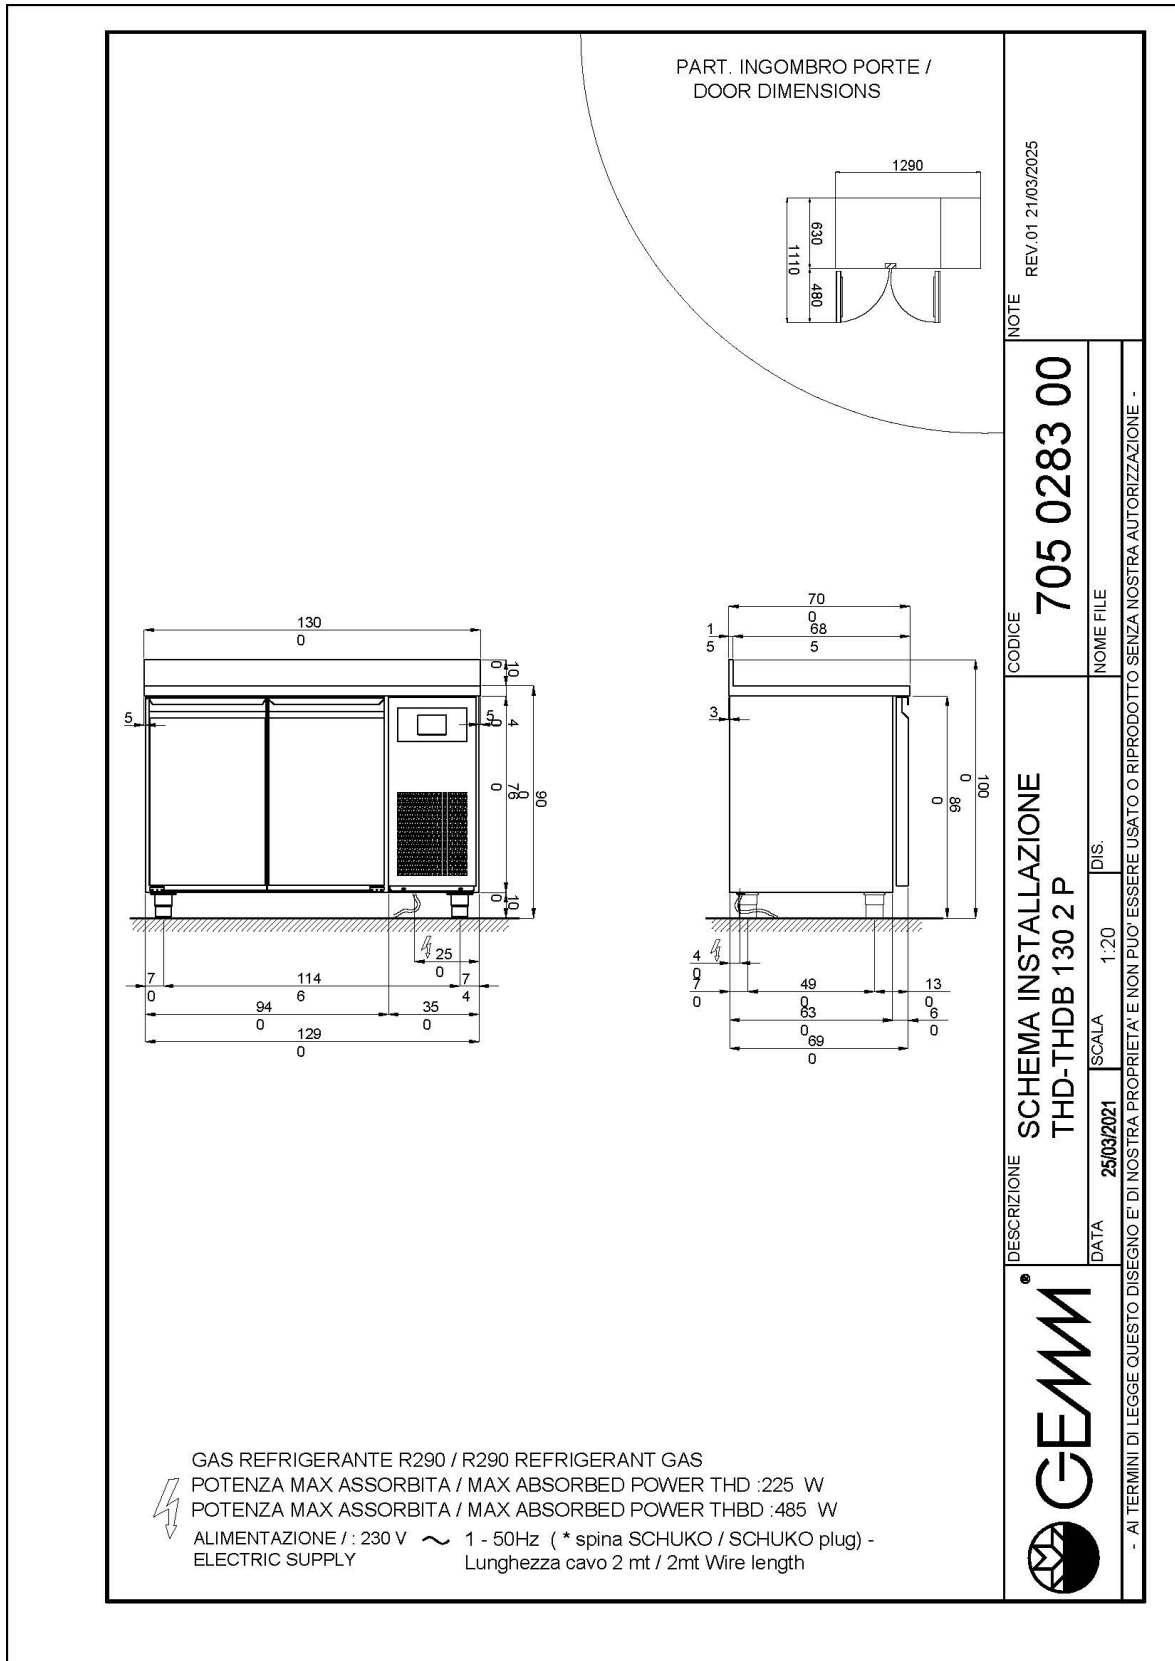

INSTALLATION DIAGRAM:

THBD/130S