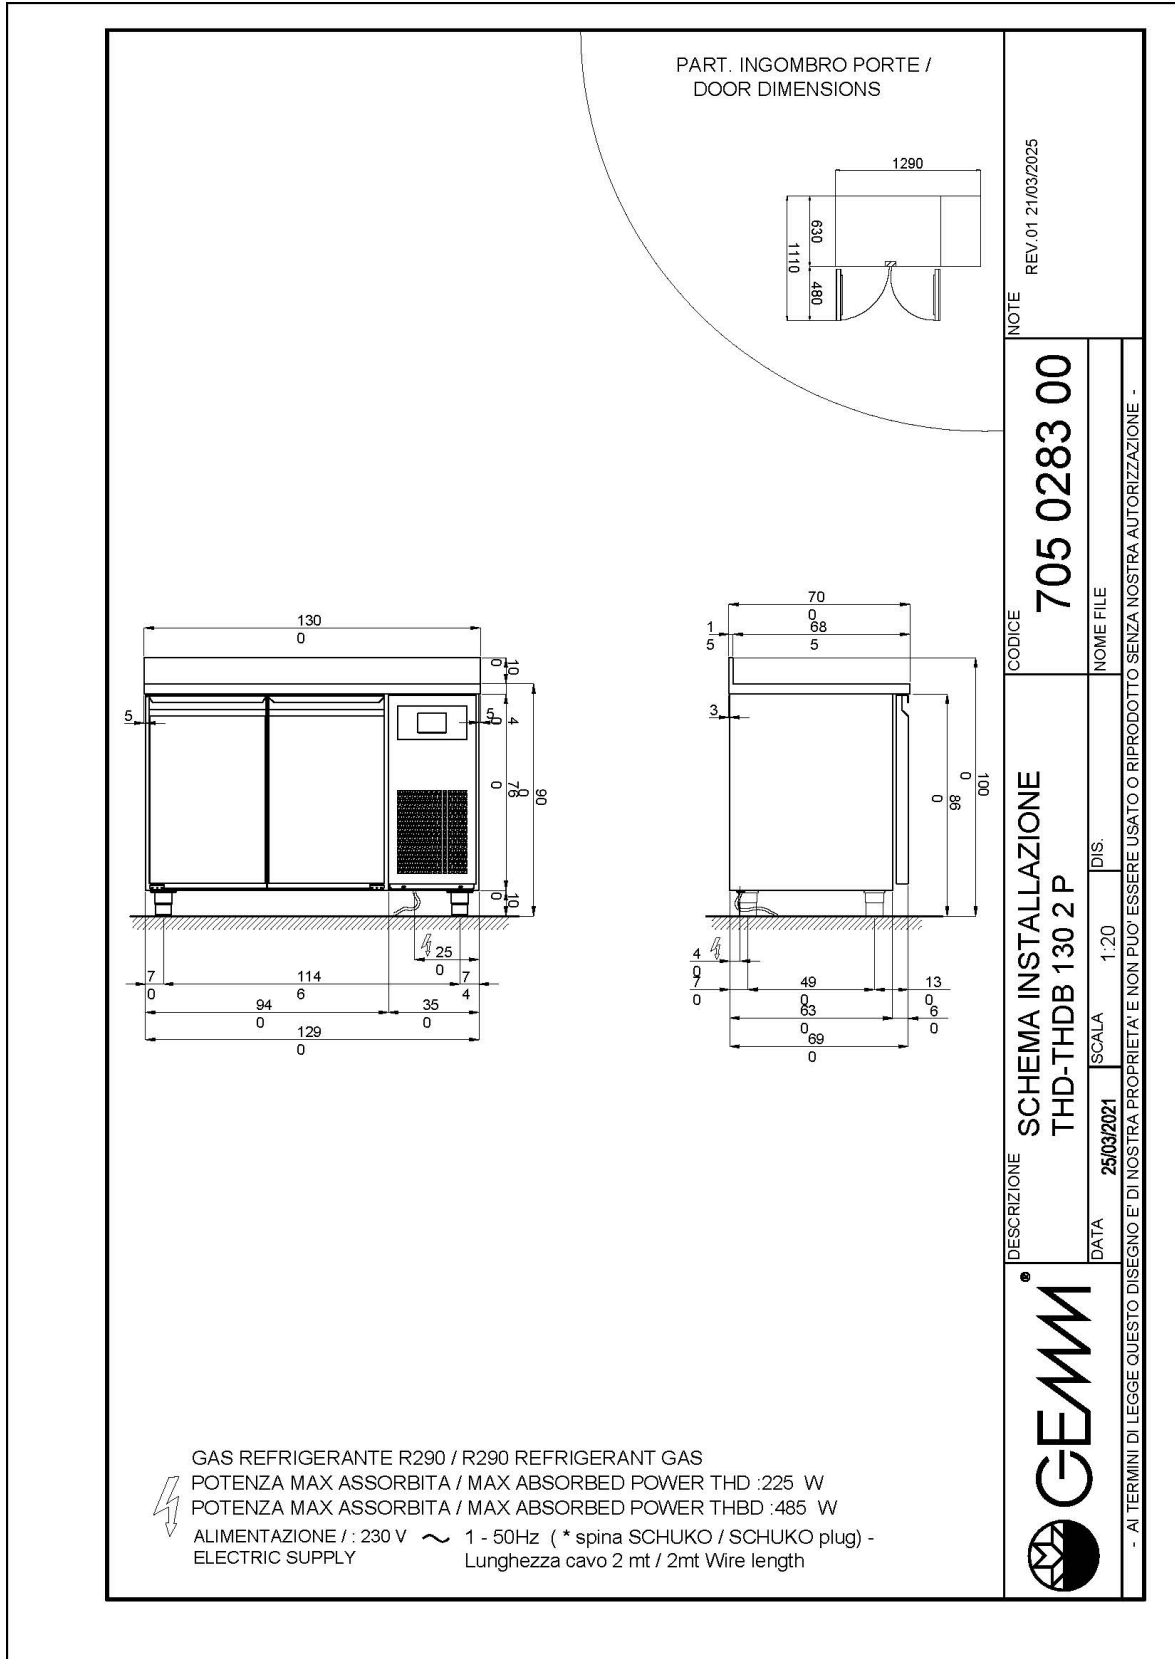

INSTALLATION DIAGRAM:

THBD/130