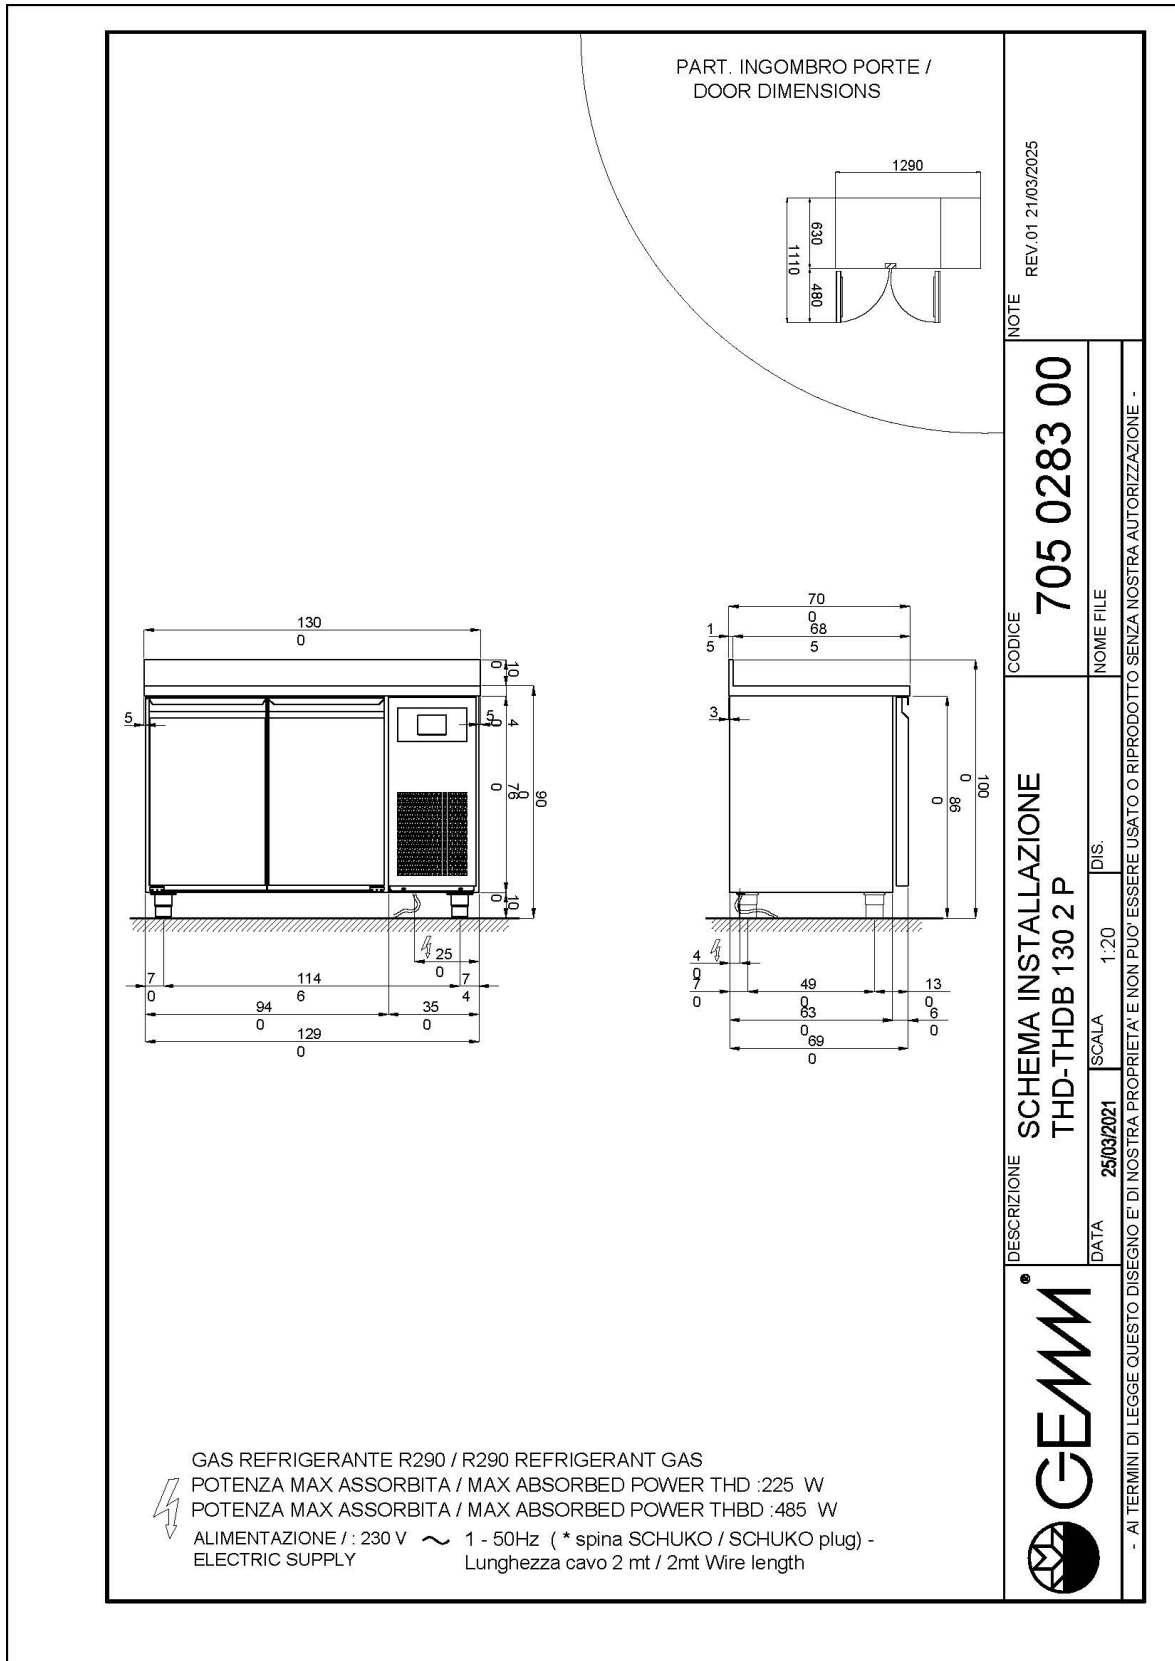

INSTALLATION DIAGRAM:

THBD/130A