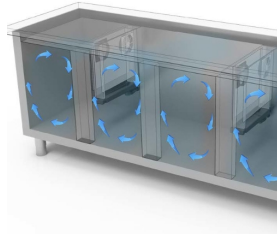

PROFESSIONAL KITCHENS

GN COUNTERS H 760

Model: THBD/130A

Code: 40340047

ATLAS PLUS

GN 1/1 FREEZER COUNTER BODY h 760 - Freezer counter
700 depth, available also with left technical department.

- Construction: made in stainless steel
- Internal capacity: GN 1/1 racks
- Position of technical compartment: on right side
- Refrigeration type: ventilated cooling system
- Control board panel: 2.8" touch control panel, digital display
- Prearranged to be installed on plinth
- Defrosting system: automatic with heating elements
- Evaporation of condensation water: automatic
- Optional equipment: drawer units
- Supply with: 2 GN 1/1 shelves each door

Technical Data:

Body Height	mm	760
Doors	nr	2
Capacity (net)	l	213
Capacity (gross)	l	311
External dimensions (WxDxH)	cm	130 x 70 x 100
Insulation thickness	mm	50
Tray pitch	mm	75
Rack positions	nr	8
Stainless steel top thickness	mm	10/10 H 40
Top type		AISI 304 with backsplash
Evaporators	nr	1
Standard lock		NO
Standard light		NO
Temperature	°C	-15/-20°C
Condensing unit		plug-in unit
Gas		R290
Ventilation control		NO
Humidity control		NO
Max abs. power	W	485*
Cooling power	W	487*
Input voltage		1x230V ~ 50Hz
Energy efficiency class		D
Energy consumption kWh/24h	kWh/24h	6,53
Energy consumption kWh/year	kWh/year	2384
Energy efficiency index		65,8
Climate class		5
Packaging dimensions (WxDxH)	cm	135 x 76 x 112
Volume (gross)	mc	1,15
Net weight	kg	119
Gross weight	kg	134

*Evap. -10°C, Cond +45°C

DETAILS:

Drawer unit detail.

Air circulation

Stainless steel construction with 50mm insulation thickness.

Internal detail.

Color finish (RAL) upon request

Digital touch thermostat

S/S back finish

Ecological gas (R290)

Remote monitoring system
via GEMM-Cloud Wi-Fi
connection (on request)

ACCESSORIES:

CRH/2BT Freezer drawer unit with 2 1/2 drawers (overprice)

40341200

Pair of runners for GN 1/1 shelf