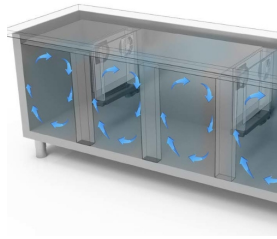

PROFESSIONAL KITCHENS

GN COUNTERS H 760

Model: THBD/170A

Code: 40340077

ATLAS PLUS

GN 1/1 FREEZER COUNTER BODY h 760 - Freezer counter
700 depth, available also with left technical department.

- Construction: made in stainless steel
- Internal capacity: GN 1/1 racks
- Position of technical compartment: on right side
- Refrigeration type: ventilated cooling system
- Control board panel: 2.8" touch control panel, digital display
- prearranged to be installed on plinth
- Defrosting system: with heating elements
- Evaporation of condensation water: automatic
- Optional equipment: drawer units
- Supply with: 2 GN 1/1 shelves each door

Technical Data:

Body Height	mm	760
Doors	nr	3
Capacity (net)	l	320
Capacity (gross)	l	485
External dimensions (WxDxH)	cm	176 x 70 x 100
Insulation thickness	mm	50
Tray pitch	mm	75
Rack positions	nr	8
Stainless steel top thickness	mm	10/10 H 40
Top type		AISI 304 with backsplash
Evaporators	nr	2
Standard lock		NO
Standard light		NO
Temperature	°C	-15/-20°C
Condensing unit		plug-in unit
Gas		R290
Ventilation control		NO
Humidity control		NO
Max abs. power	W	756*
Cooling power	W	791*
Input voltage		1x230V ~ 50Hz
Energy efficiency class		D
Energy consumption kWh/24h	kWh/24h	8,55
Energy consumption kWh/year	kWh/year	3121
Energy efficiency index		73,5
Climate class		5
Volume (gross)	mc	1,57
Gross weight	kg	196

*Evap. -10°C, Cond +45°C

DETAILS:

Drawer unit detail.

Air circulation

Stainless steel construction with 50mm insulation thickness.

Internal detail.

Color finish (RAL) upon request

Digital touch thermostat

S/S back finish

Ecological gas (R290)

Remote monitoring system
via GEMM-Cloud Wi-Fi
connection (on request)

ACCESSORIES:

CRH/2BT Freezer drawer unit with 2 1/2 drawers (overprice)

40341200

Pair of runners for GN 1/1 shelf