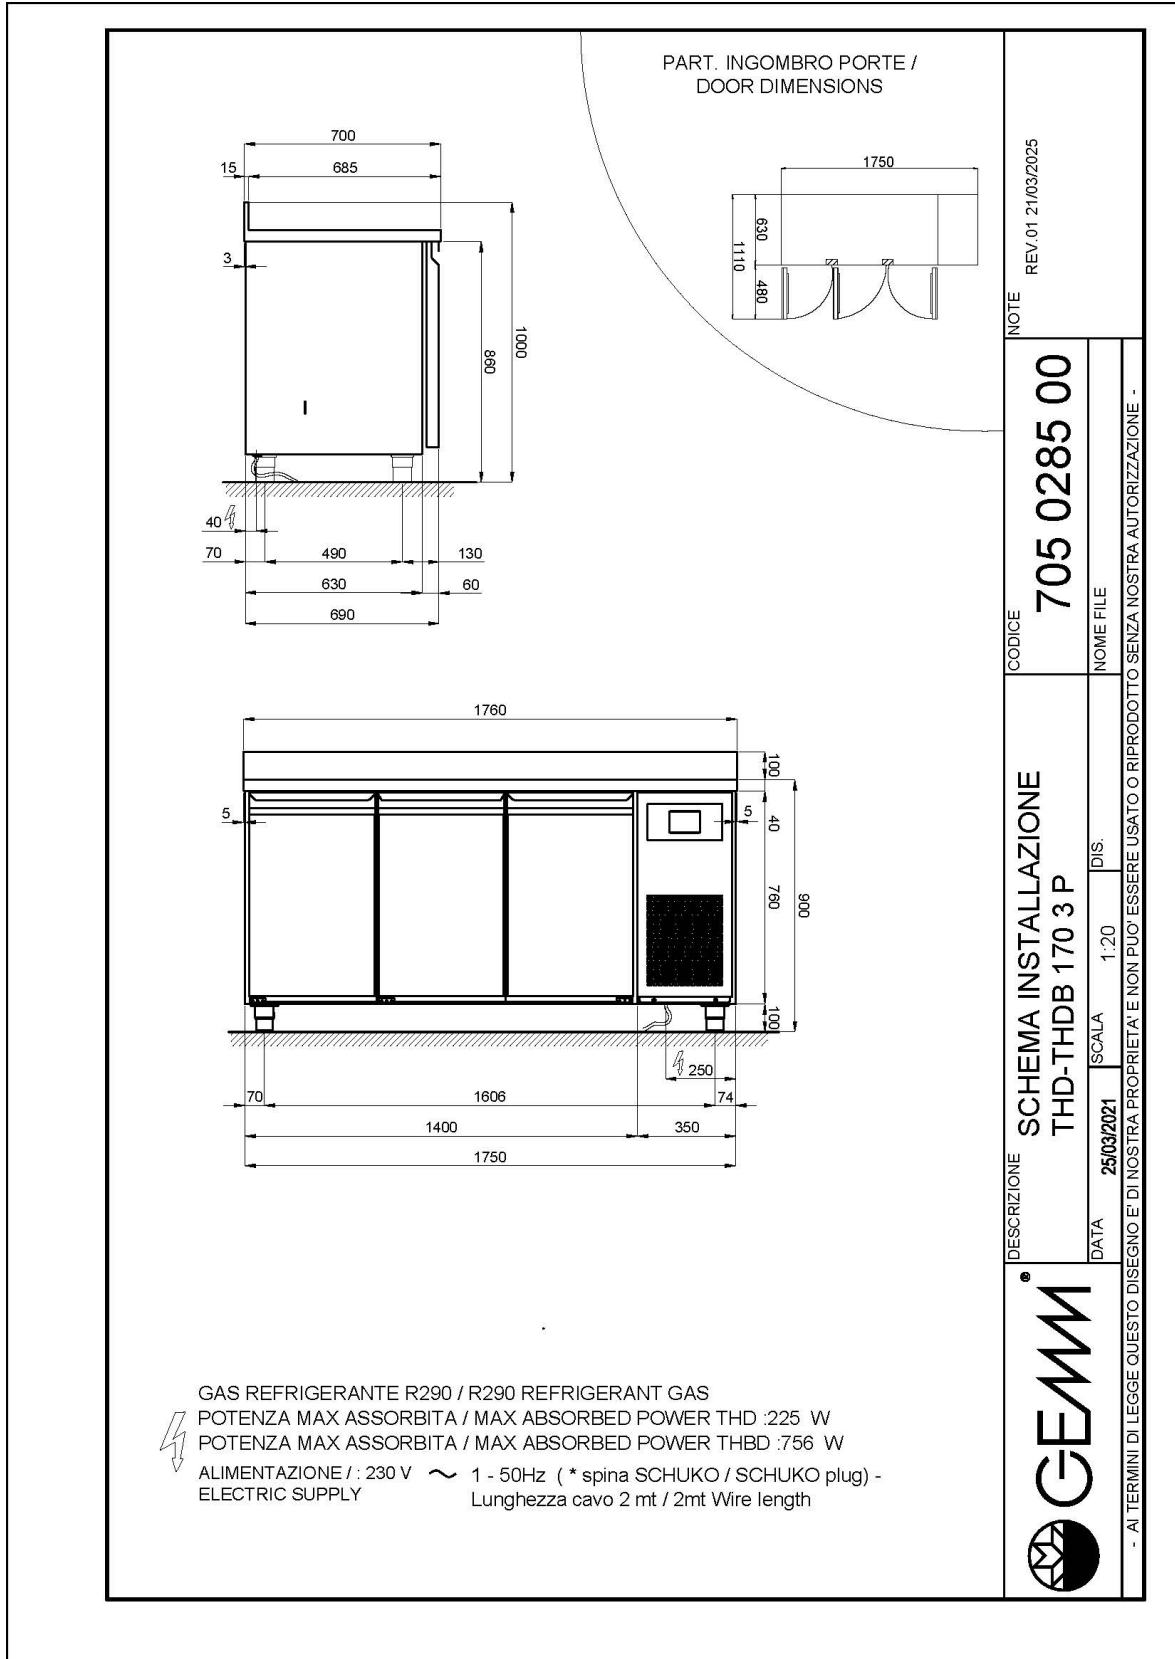

INSTALLATION DIAGRAM:

THBD/170A