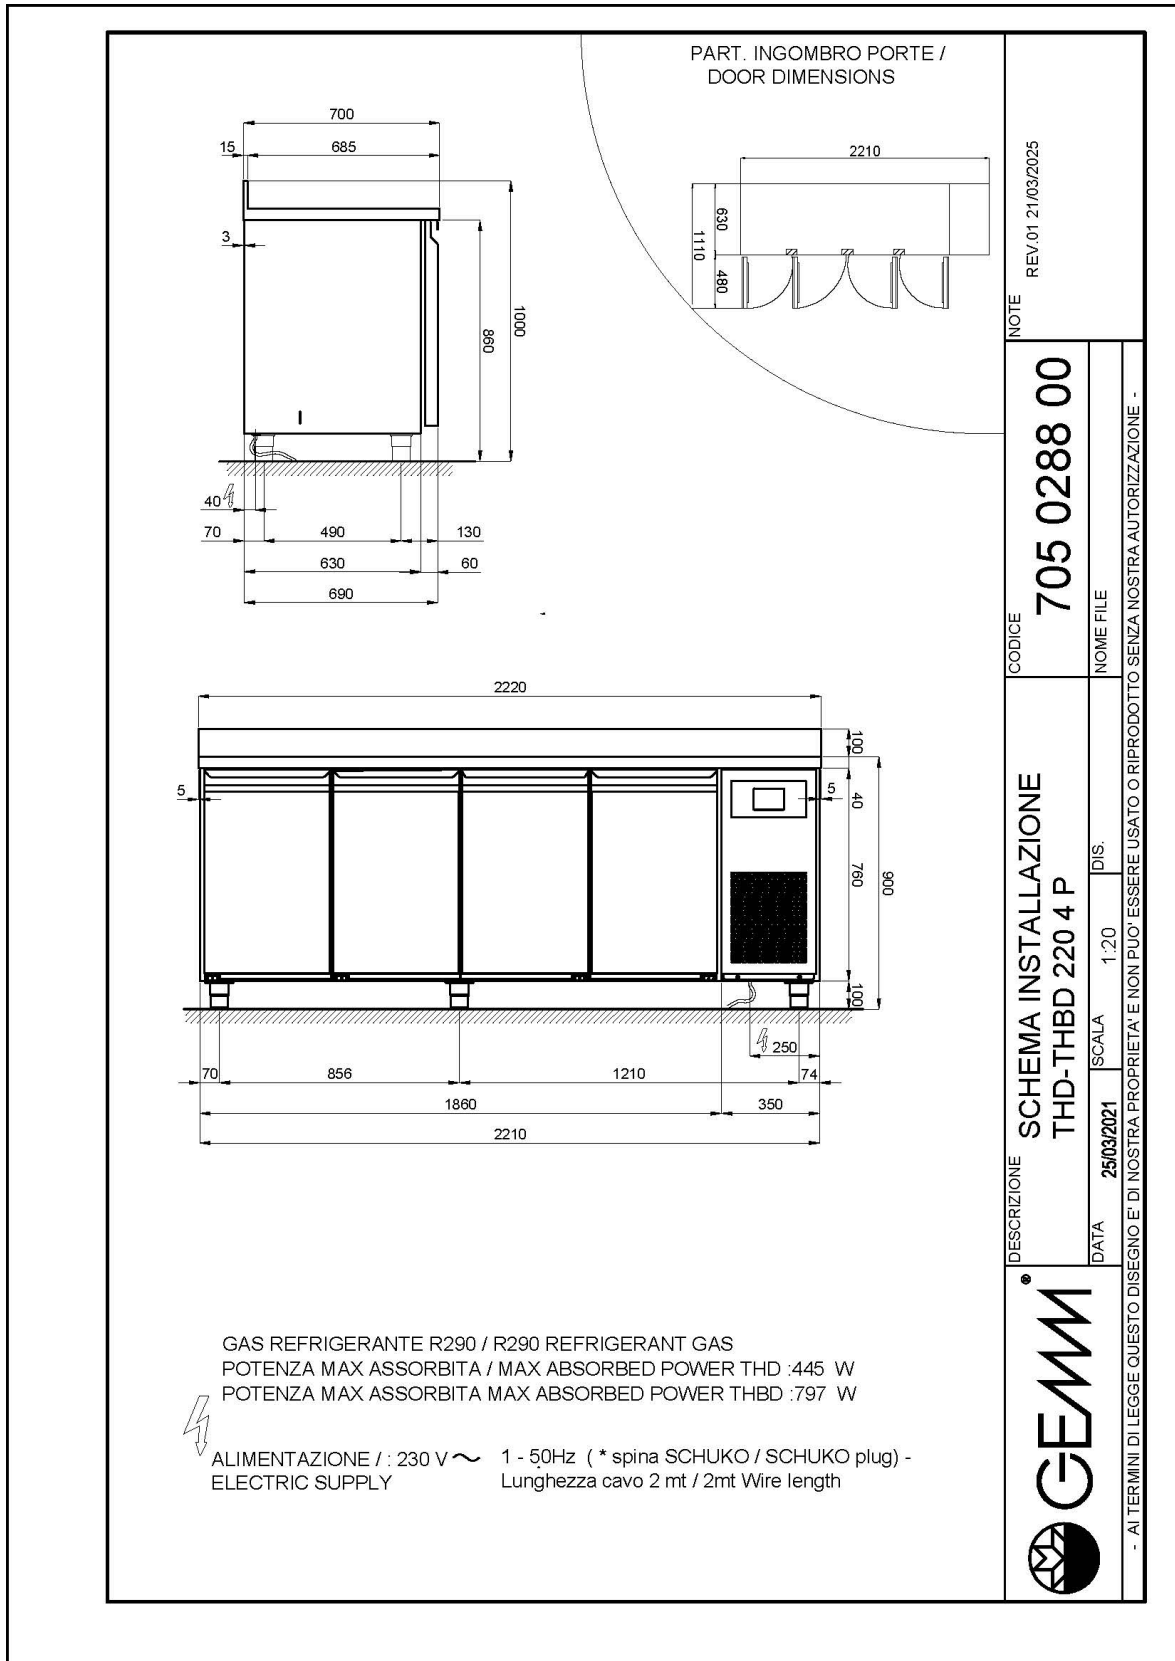

INSTALLATION DIAGRAM:

THBD/220A