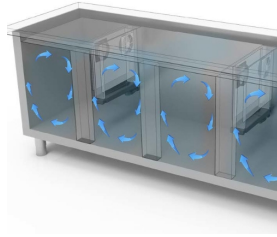

PROFESSIONAL KITCHENS

GN COUNTERS H 760

Model: THBD/220A

Code: 40340112

ATLAS PLUS

GN 1/1 FREEZER COUNTER BODY h 760 - Freezer counter
700 depth, available also with left technical department.

- Construction: made in stainless steel
- Internal capacity: GN 1/1 racks
- Position of technical compartment: on right side
- Refrigeration type: ventilated cooling system
- Control board panel: 2.8" touch control panel, digital display
- Prearranged to be installed on plinth
- Defrosting system: automatic with heating elements
- Evaporation of condensation water: automatic
- Optional equipment: drawer units
- Supply with: 2 GN 1/1 shelves each door

Technical Data:

Body Height	mm	760
Doors	nr	4
Capacity (net)	l	426
Capacity (gross)	l	659
External dimensions (WxDxH)	cm	222 x 70 x 100
Insulation thickness	mm	50
Tray pitch	mm	75
Rack positions	nr	8
Stainless steel top thickness	mm	10/10 H 40
Top type		AISI 304 with backsplash
Evaporators	nr	2
Standard lock		NO
Standard light		NO
Temperature	°C	-15/-20°C
Condensing unit		plug-in unit
Gas		R290
Ventilation control		NO
Humidity control		NO
Max abs. power	W	797*
Cooling power	W	791*
Input voltage		1x230V ~ 50Hz
Energy efficiency class		D
Energy consumption kWh/24h	kWh/24h	9,95
Energy consumption kWh/year	kWh/year	3632
Energy efficiency index		74,6
Climate class		5
Packaging dimensions (WxDxH)	cm	230 x 76 x 112
Volume (gross)	mc	1,96
Net weight	kg	226
Gross weight	kg	241

*Evap. -10°C, Cond +45°C

DETAILS:

Drawer unit detail.

Air circulation

Stainless steel construction with 50mm insulation thickness.

Internal detail.

Color finish (RAL) upon request

Digital touch thermostat

S/S back finish

Ecological gas (R290)

Remote monitoring system via GEMM-Cloud Wi-Fi connection (on request)

ACCESSORIES:

CRH/2BT Freezer drawer unit with 2 1/2 drawers (overprice)

40341200

Pair of runners for GN 1/1 shelf