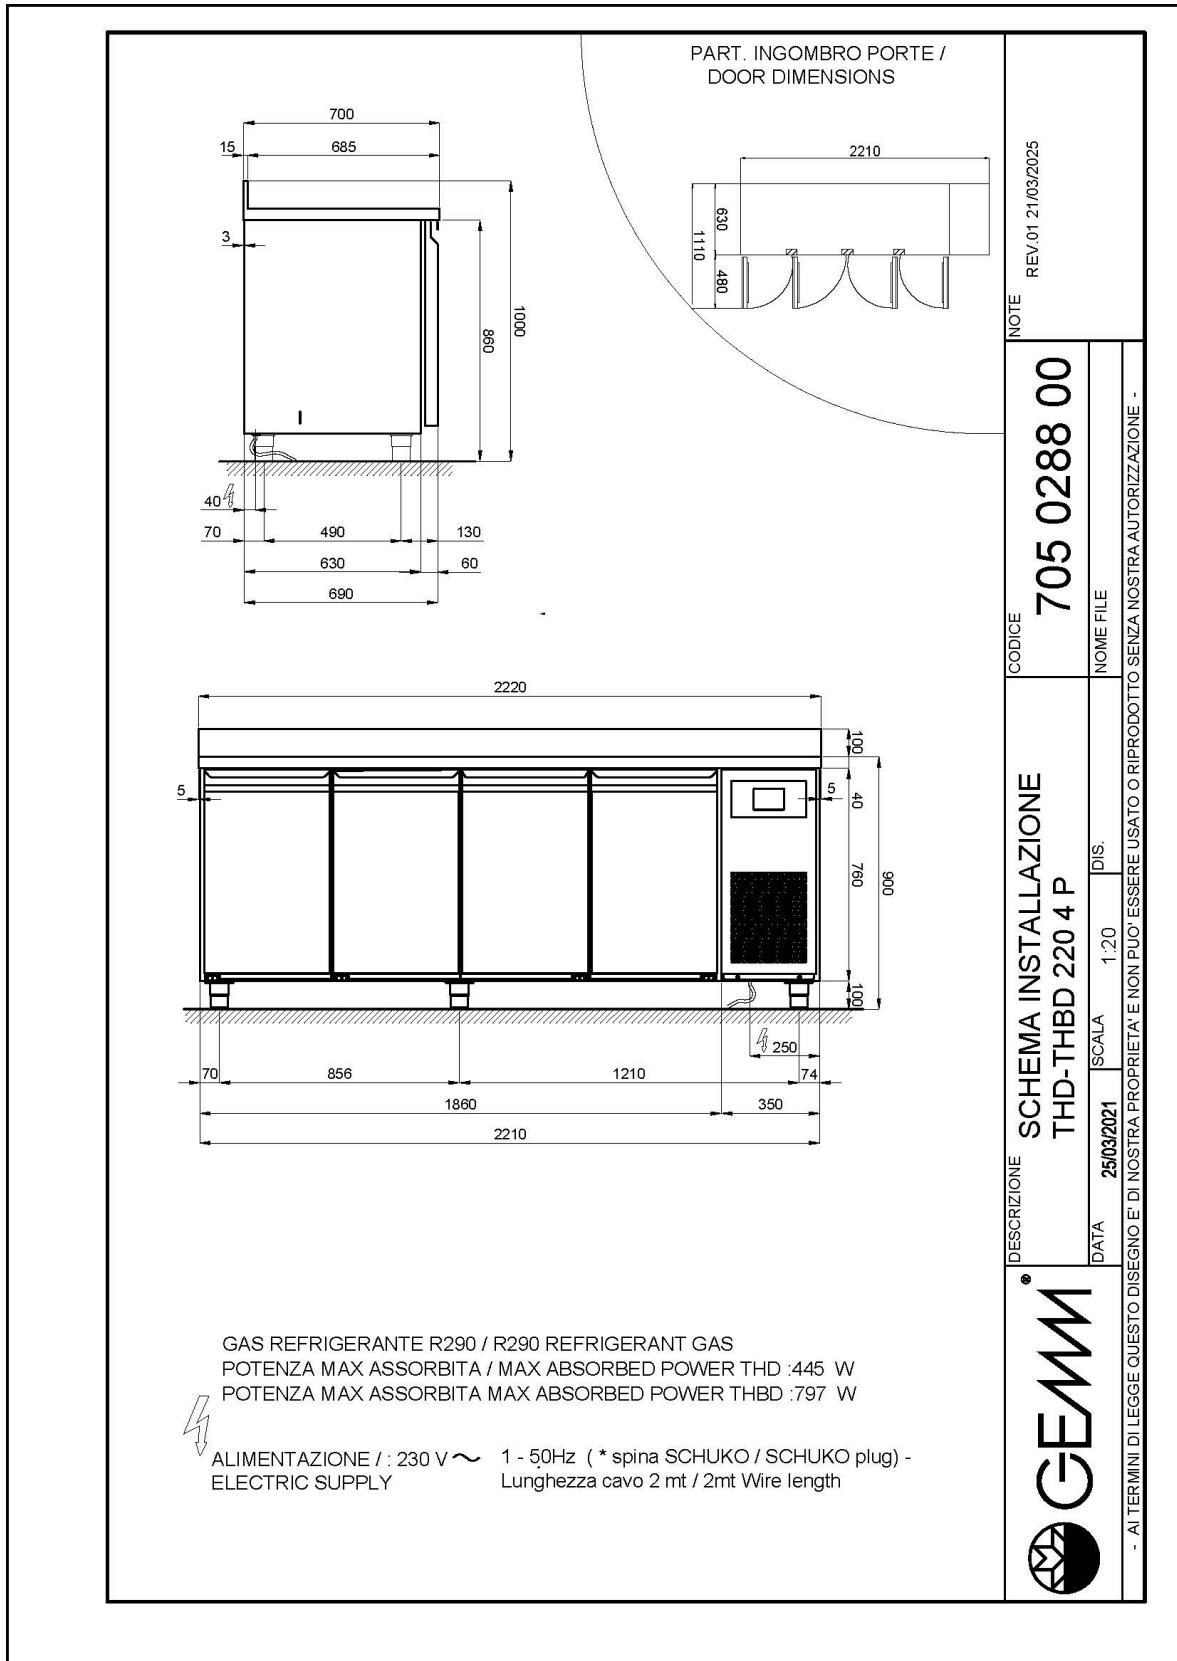

INSTALLATION DIAGRAM:

THBD/220A