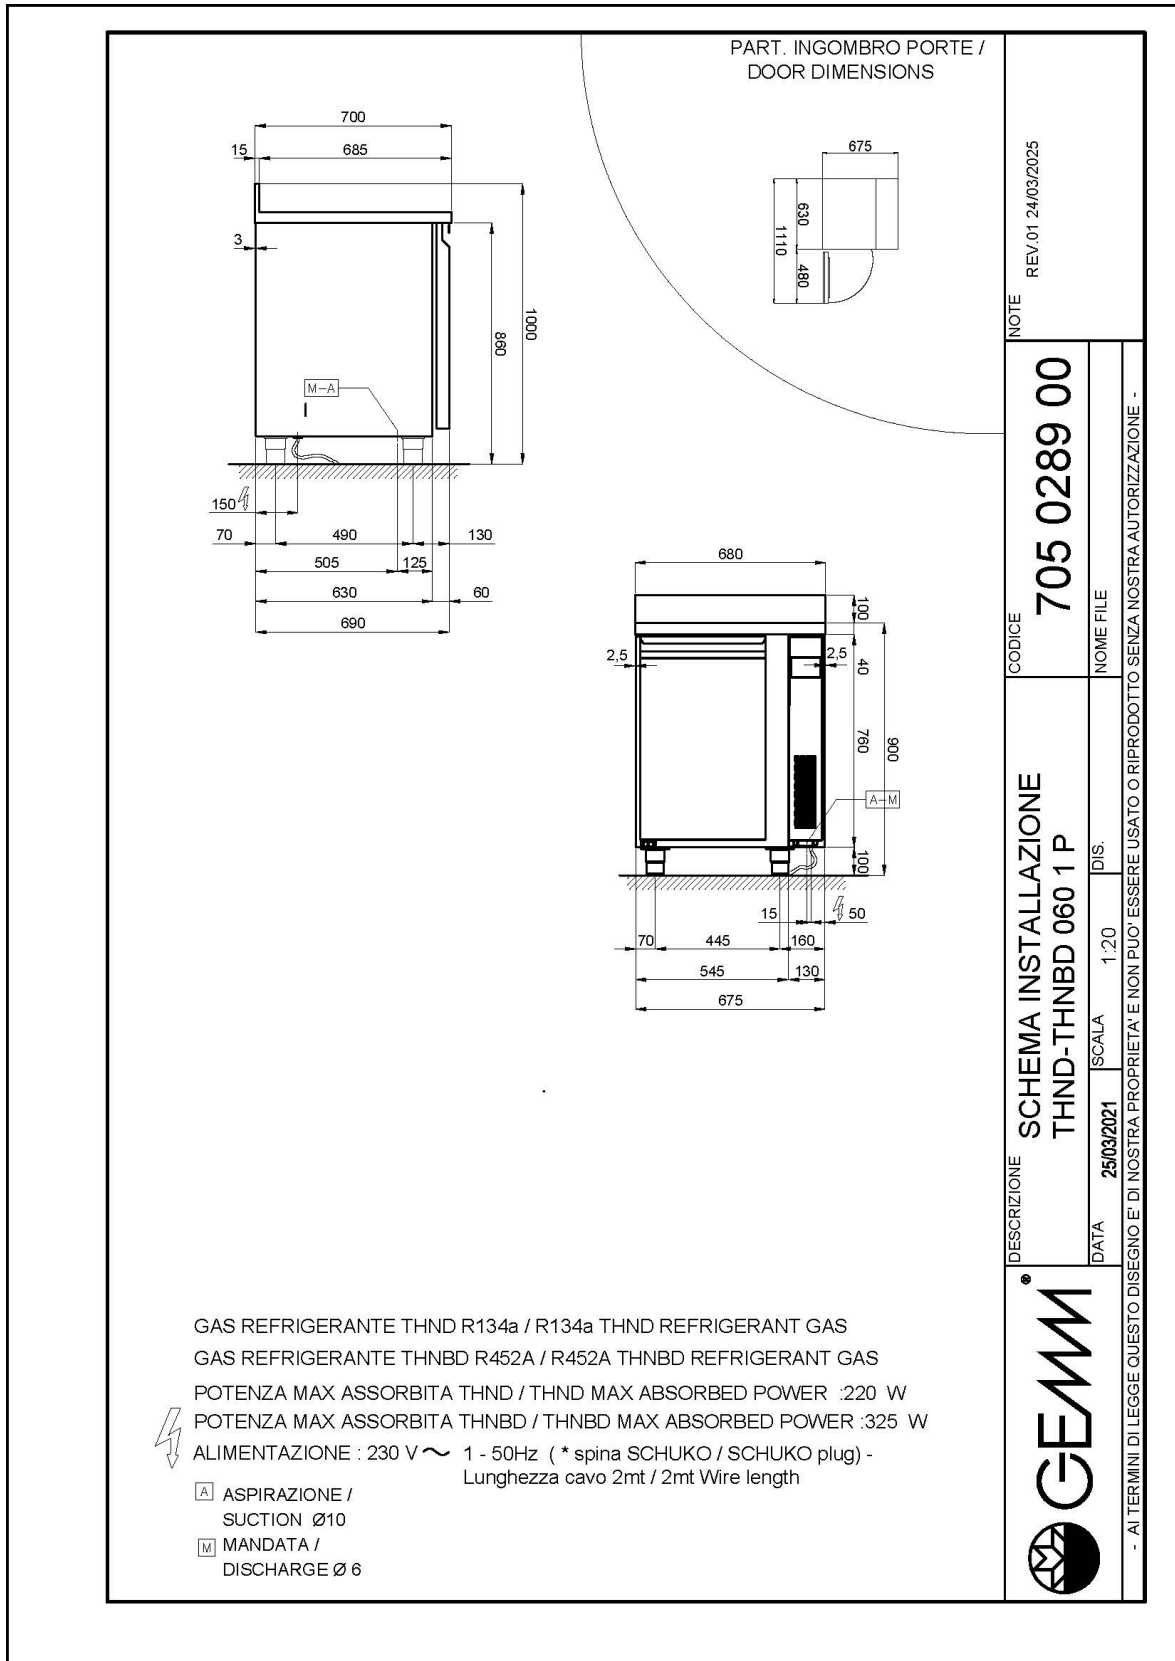

INSTALLATION DIAGRAM:

THNBD/060S