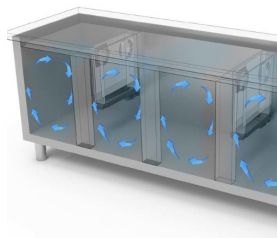

PROFESSIONAL KITCHENS

GN COUNTERS H 760

Model: THNBD/060S

Code: 40341005

ATLAS PLUS

GN 1/1 PREARRANGED FREEZER COUNTER BODY h 760

- Freezer counter 700 depth, available also with left technical department.

- Construction: made in stainless steel
- supplied with thermostatic valve (R134a)
- Internal capacity: GN 1/1 racks
- Position of technical compartment: on right side
- Refrigeration type: ventilated cooling system
- Control board panel: 2.8" touch control panel, digital display
- prearranged to be installed on plinth
- Defrosting system: with heating elements
- Evaporation of condensation water: manual tray
- Optional equipment: drawer units
- Supply with: 2 GN 1/1 shelves each door
- Not included: condensing unit

Technical Data:

Body Height	mm	760
Doors	nr	1
Capacity (gross)	l	161
External dimensions (WxDxH)	cm	68 x 69 x 86
Insulation thickness	mm	50
Tray pitch	mm	75
Rack positions	nr	8
Top type		without work top
Evaporators	nr	1
Standard lock		NO
Standard light		NO
Temperature	°C	-15/-20°C
Condensing unit		remote condensing unit
Ventilation control		NO
Humidity control		NO
Max abs. power	W	325*
Cooling power	W	487*
Input voltage		1x230V ~ 50Hz
Climate class		5
Volume (gross)	mc	1,15
Gross weight	kg	51

*Evap. -10°C, Cond +45°C

DETAILS:

Drawer unit detail.

Air circulation

Stainless steel construction with 50mm insulation thickness.

Internal detail.

Color finish (RAL) upon request

Digital touch thermostat