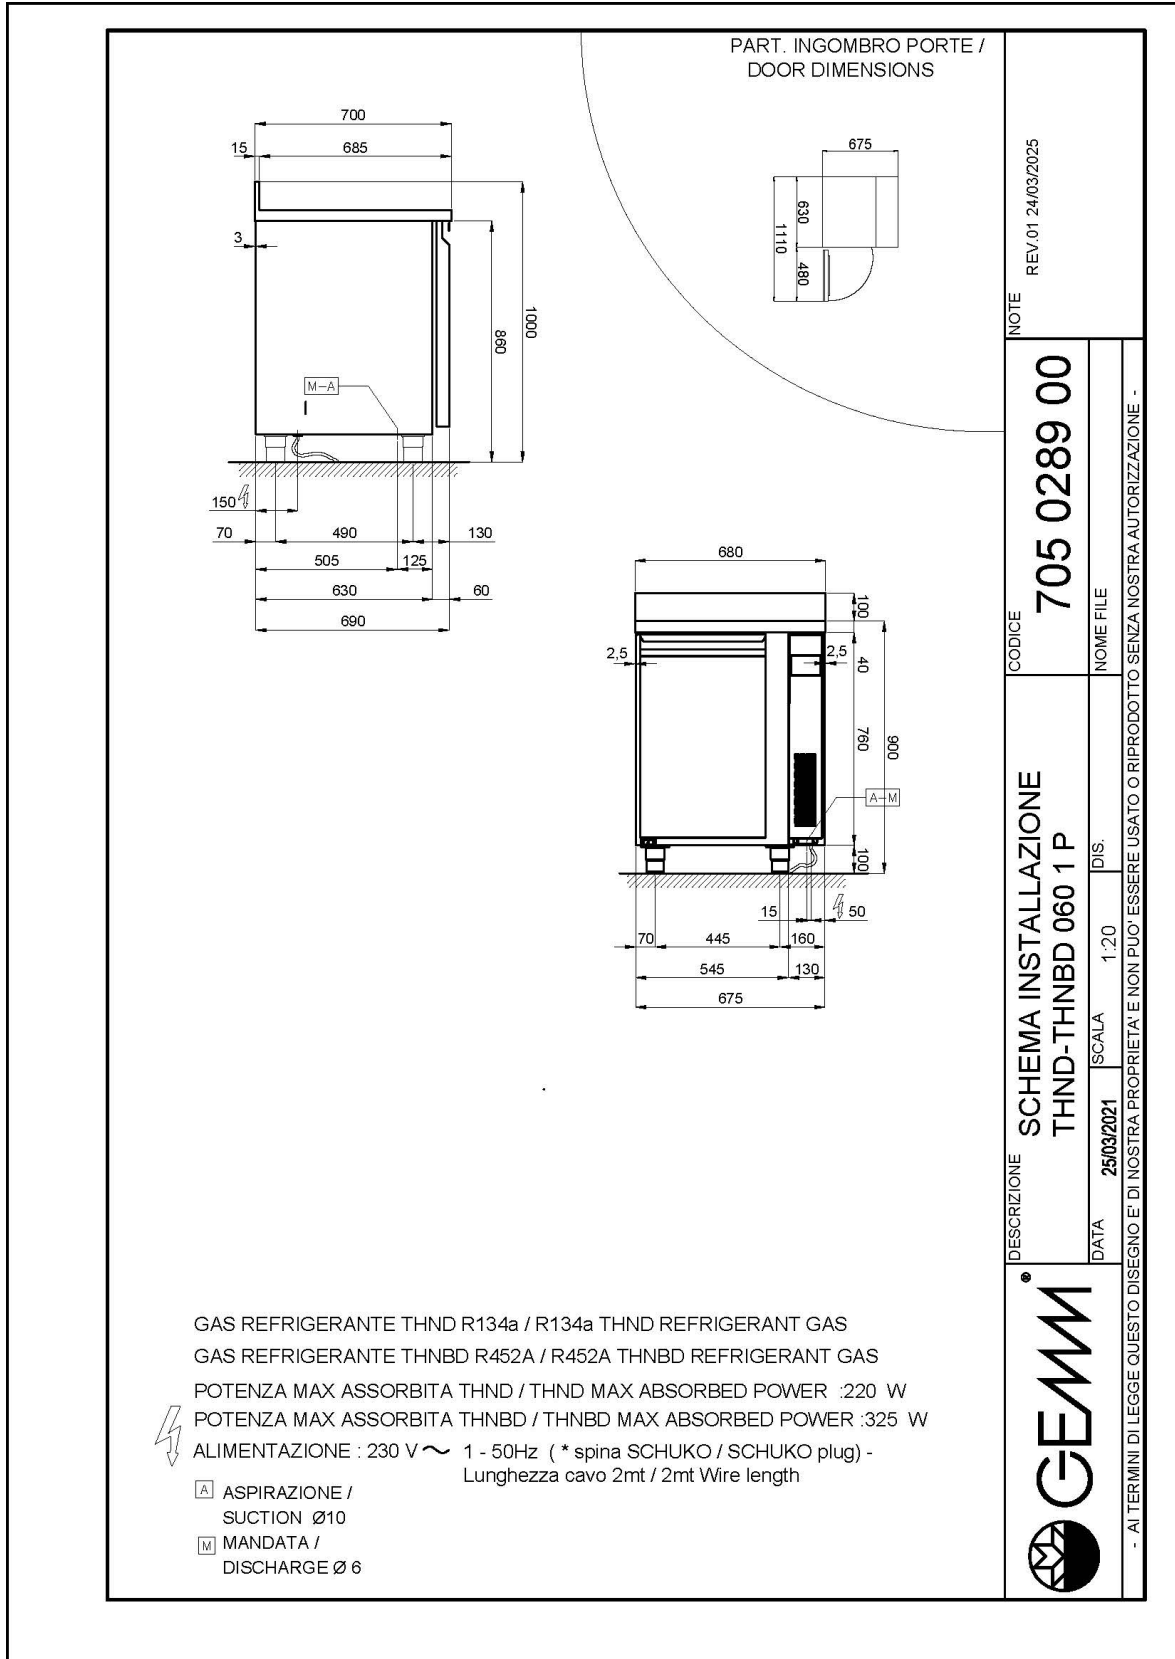

INSTALLATION DIAGRAM:

THNBD/060S