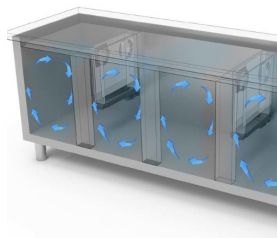

PROFESSIONAL KITCHENS

GN COUNTERS H 760

Model: THNBD/060S

Code: 40341005

ATLAS PLUS

GN 1/1 PREARRANGED FREEZER COUNTER BODY h 760

- Freezer counter 700 depth, available also with left technical department.

- Construction: made in stainless steel
- Supplied with thermostatic valve (R452A)
- Internal capacity: GN 1/1 racks
- Position of technical compartment: on right side
- Refrigeration type: ventilated cooling system
- Control board panel: 2.8" touch control panel, digital display
- Prearranged to be installed on plinth
- Defrosting system: automatic with heating elements
- Evaporation of condensation water: manual tray
- Optional equipment: drawer units
- Supply with: 2 GN 1/1 shelves each door
- Not included: condensing unit

Technical Data:

Body Height	mm	760
Doors	nr	1
Capacity (gross)	l	161
External dimensions (WxDxH)	cm	68 x 69 x 86
Insulation thickness	mm	50
Tray pitch	mm	75
Rack positions	nr	8
Top type		without work top
Evaporators	nr	1
Standard lock		NO
Standard light		NO
Temperature	°C	-15/-20°C
Condensing unit		remote condensing unit
Ventilation control		NO
Humidity control		NO
Max abs. power	W	325*
Cooling power	W	487*
Input voltage		1x230V ~ 50Hz
Climate class		5
Packaging dimensions (WxDxH)	cm	135 x 76 x 112
Volume (gross)	mc	1,15
Net weight	kg	35
Gross weight	kg	50

*Evap. -10°C, Cond +45°C

DETAILS:

Drawer unit detail.

Air circulation

Stainless steel construction with 50mm insulation thickness.

Internal detail.

Color finish (RAL) upon request

Digital touch thermostat