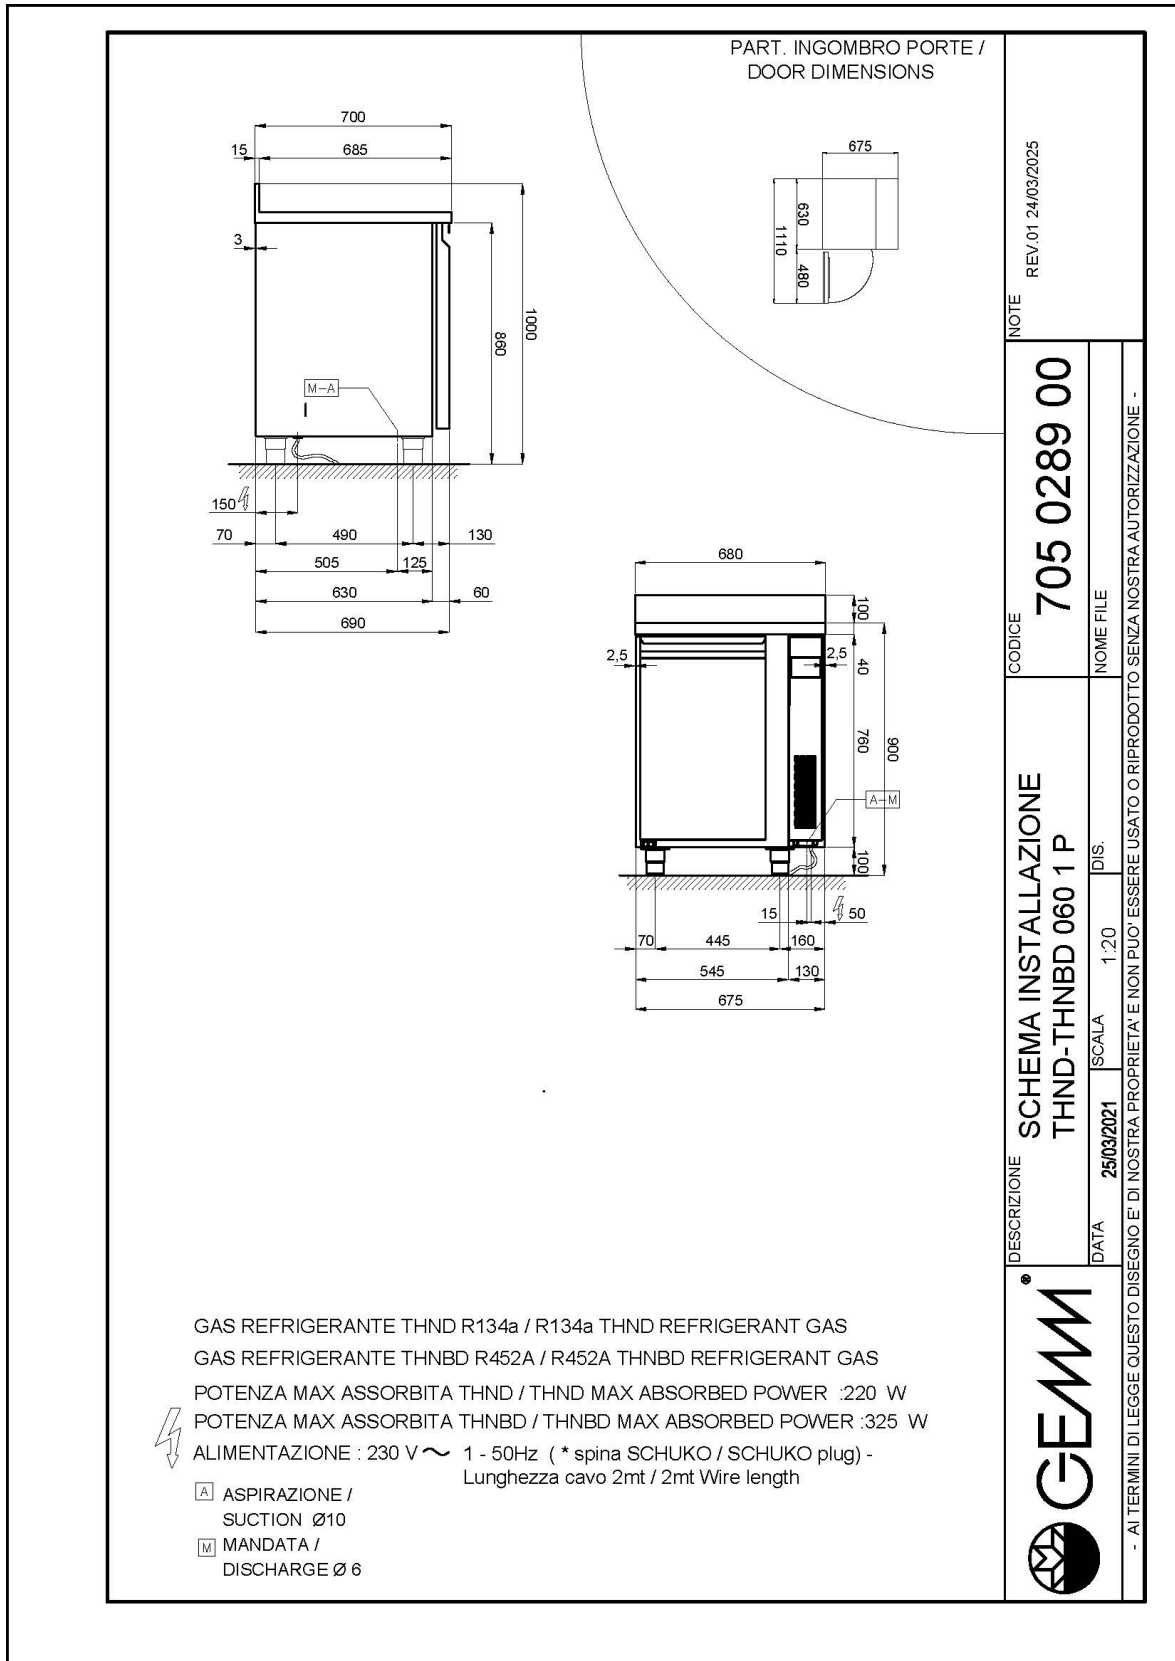

INSTALLATION DIAGRAM:

THNBD/060A