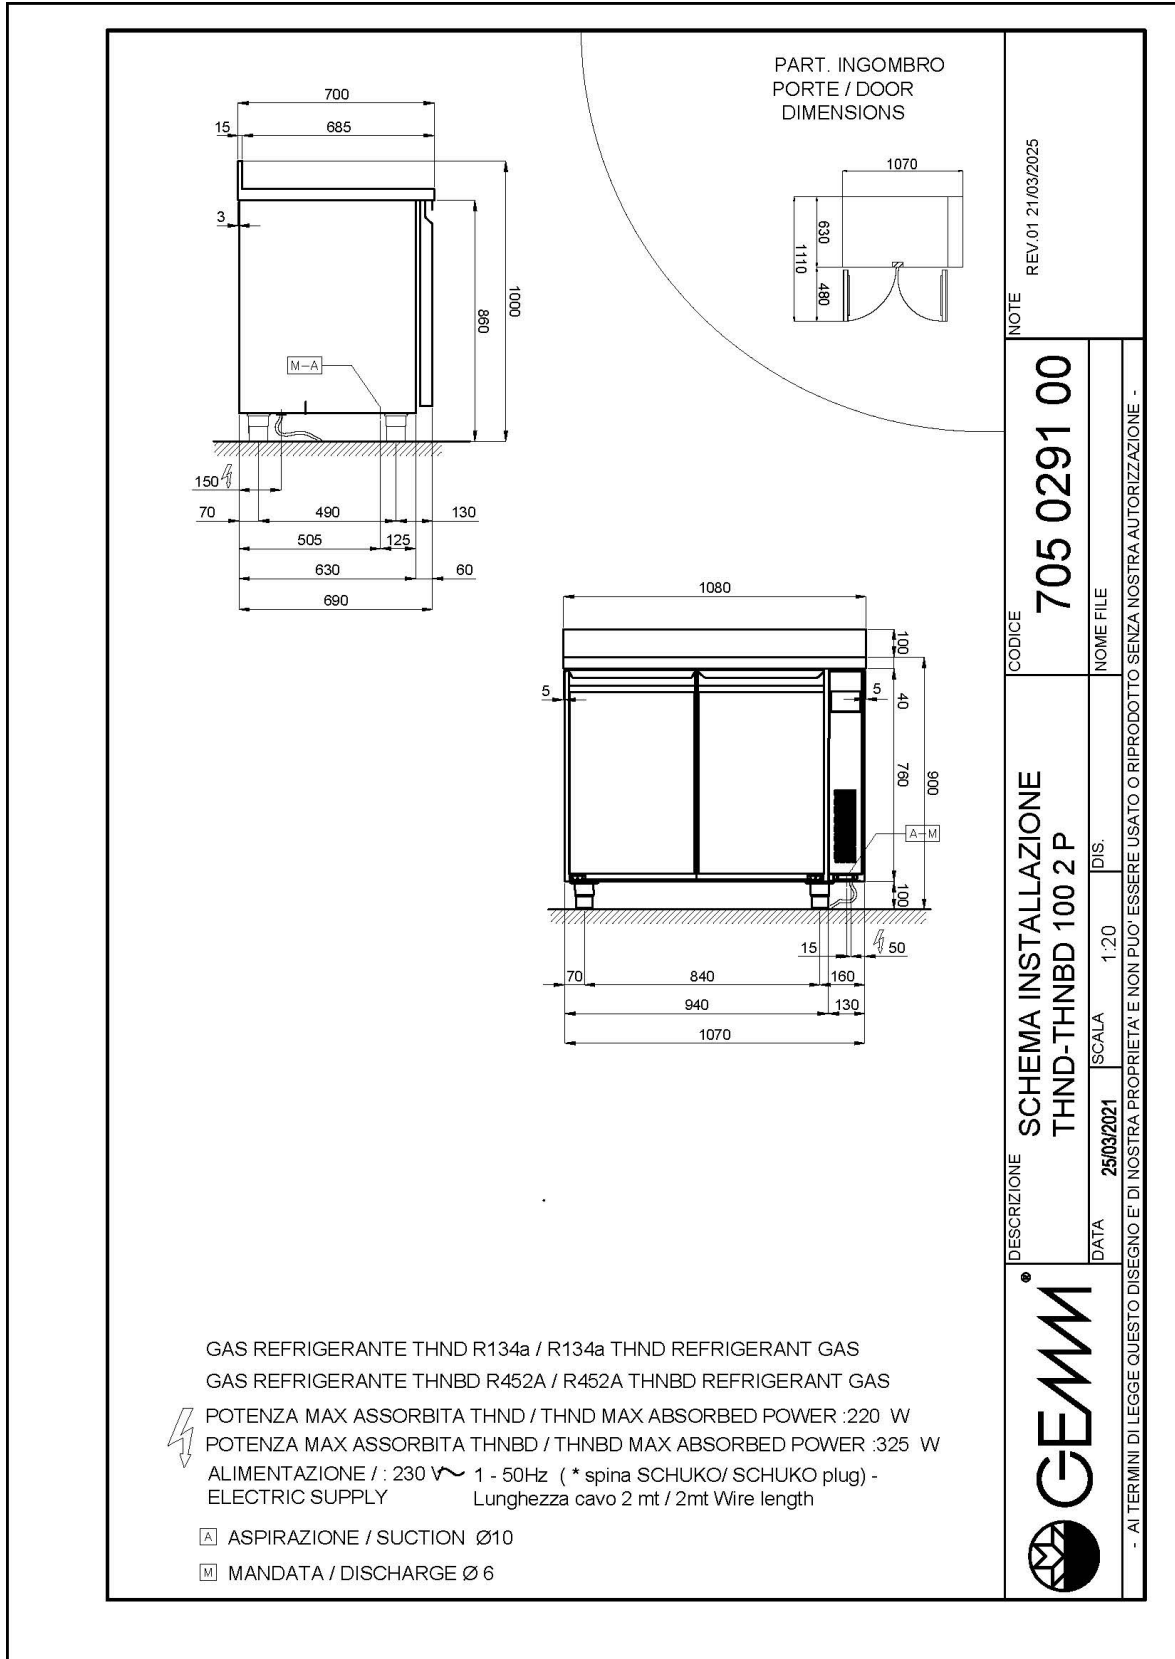

INSTALLATION DIAGRAM:

THNBD/100S