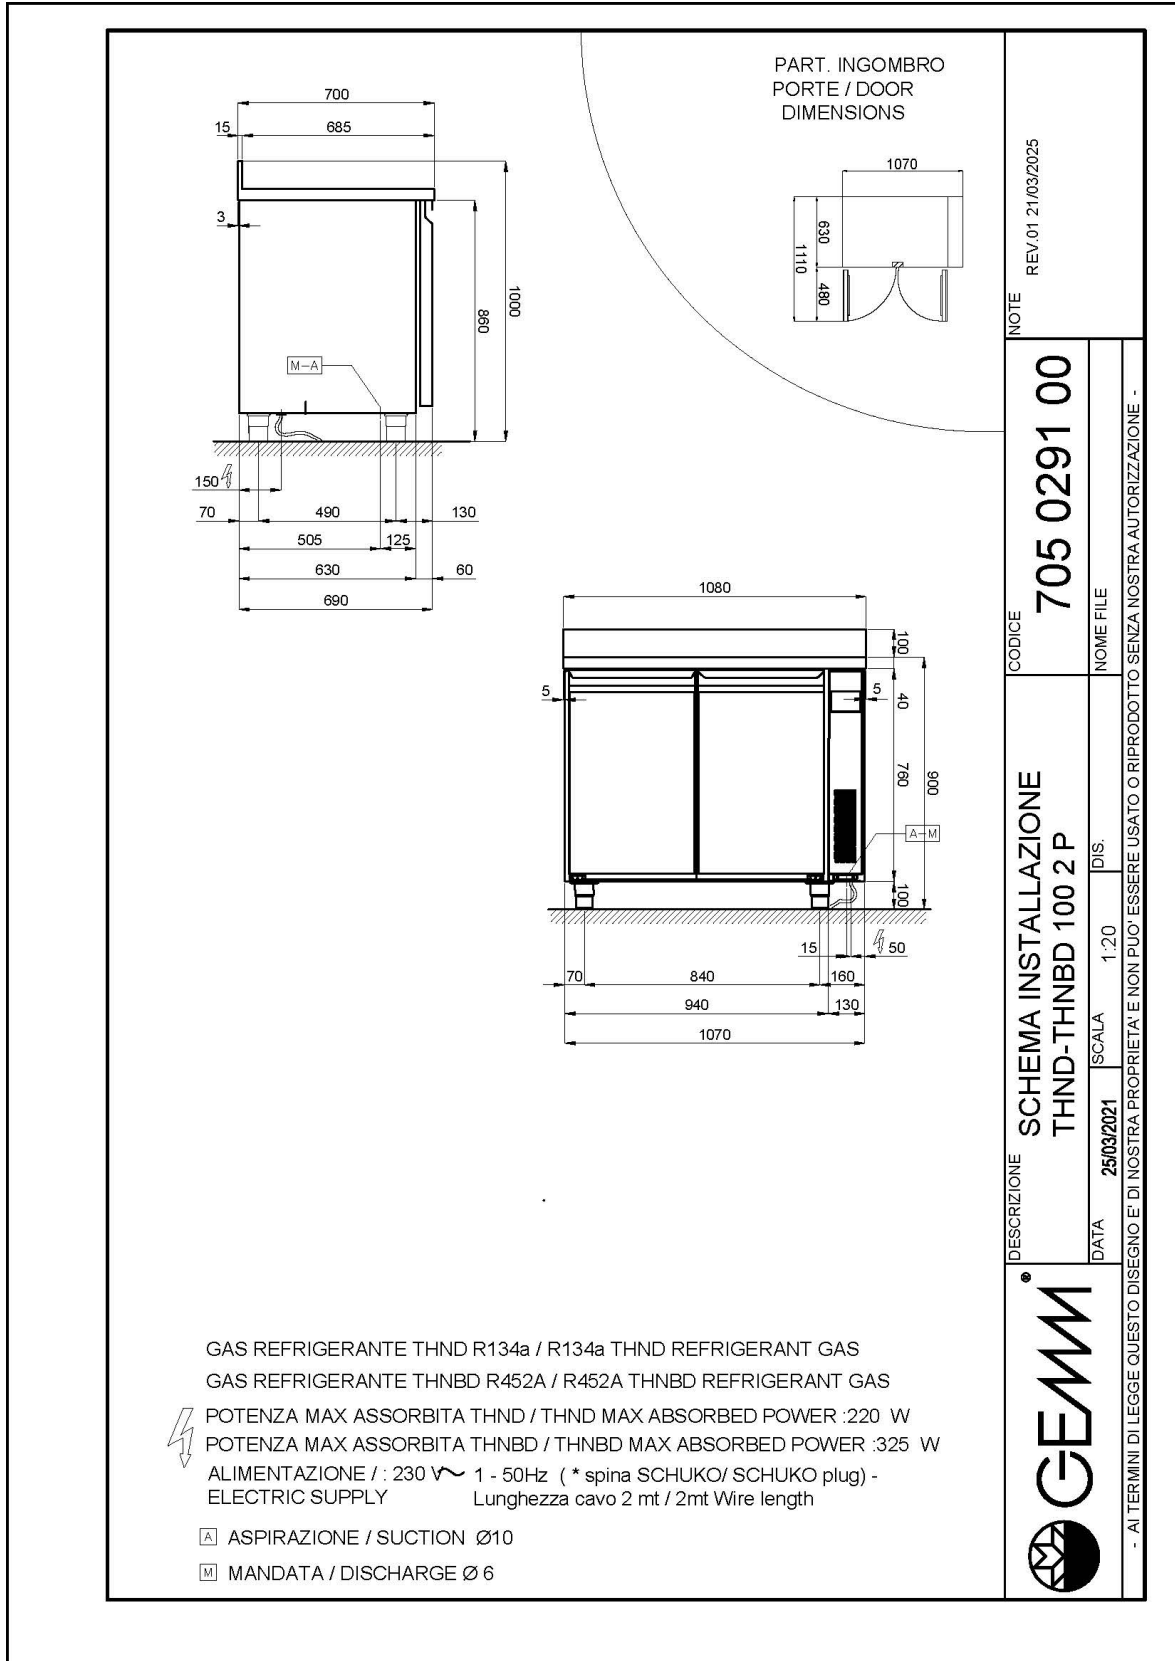

INSTALLATION DIAGRAM:

THNBD/100A