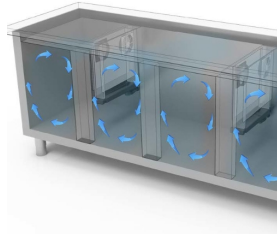

- Construction: made in stainless steel
- Supplied with thermostatic valve (R452A)
- Internal capacity: GN 1/1 racks
- Position of technical compartment: on right side
- Refrigeration type: ventilated cooling system
- Control board panel: 2.8" touch control panel, digital display
- Prearranged to be installed on plinth
- Defrosting system: automatic with heating elements
- Evaporation of condensation water: manual tray
- Optional equipment: drawer units
- Supply with: 2 GN 1/1 shelves each door
- Not included: condensing unit

## Technical Data:

Body Height	mm	760
Doors	nr	2
Capacity (gross)	l	311
External dimensions (WxDxH)	cm	108 x 70 x 100
Insulation thickness	mm	50
Tray pitch	mm	75
Rack positions	nr	8
Stainless steel top thickness	mm	10/10 H 40
Top type		AISI 304 with backsplash
Evaporators	nr	1
Standard lock		NO
Standard light		NO
Temperature	°C	-15/-20°C
Condensing unit		remote condensing unit
Ventilation control		NO
Humidity control		NO
Max abs. power	W	325*
Cooling power	W	487*
Input voltage		1x230V ~ 50Hz
Climate class		5
Packaging dimensions (WxDxH)	cm	135 x 76 x 112
Volume (gross)	mc	1,15
Net weight	kg	76
Gross weight	kg	91

## DETAILS:

Drawer unit detail.

Air circulation

Stainless steel construction with 50mm insulation thickness.

Internal detail.

Color finish (RAL) upon request

Digital touch thermostat

S/S back finish