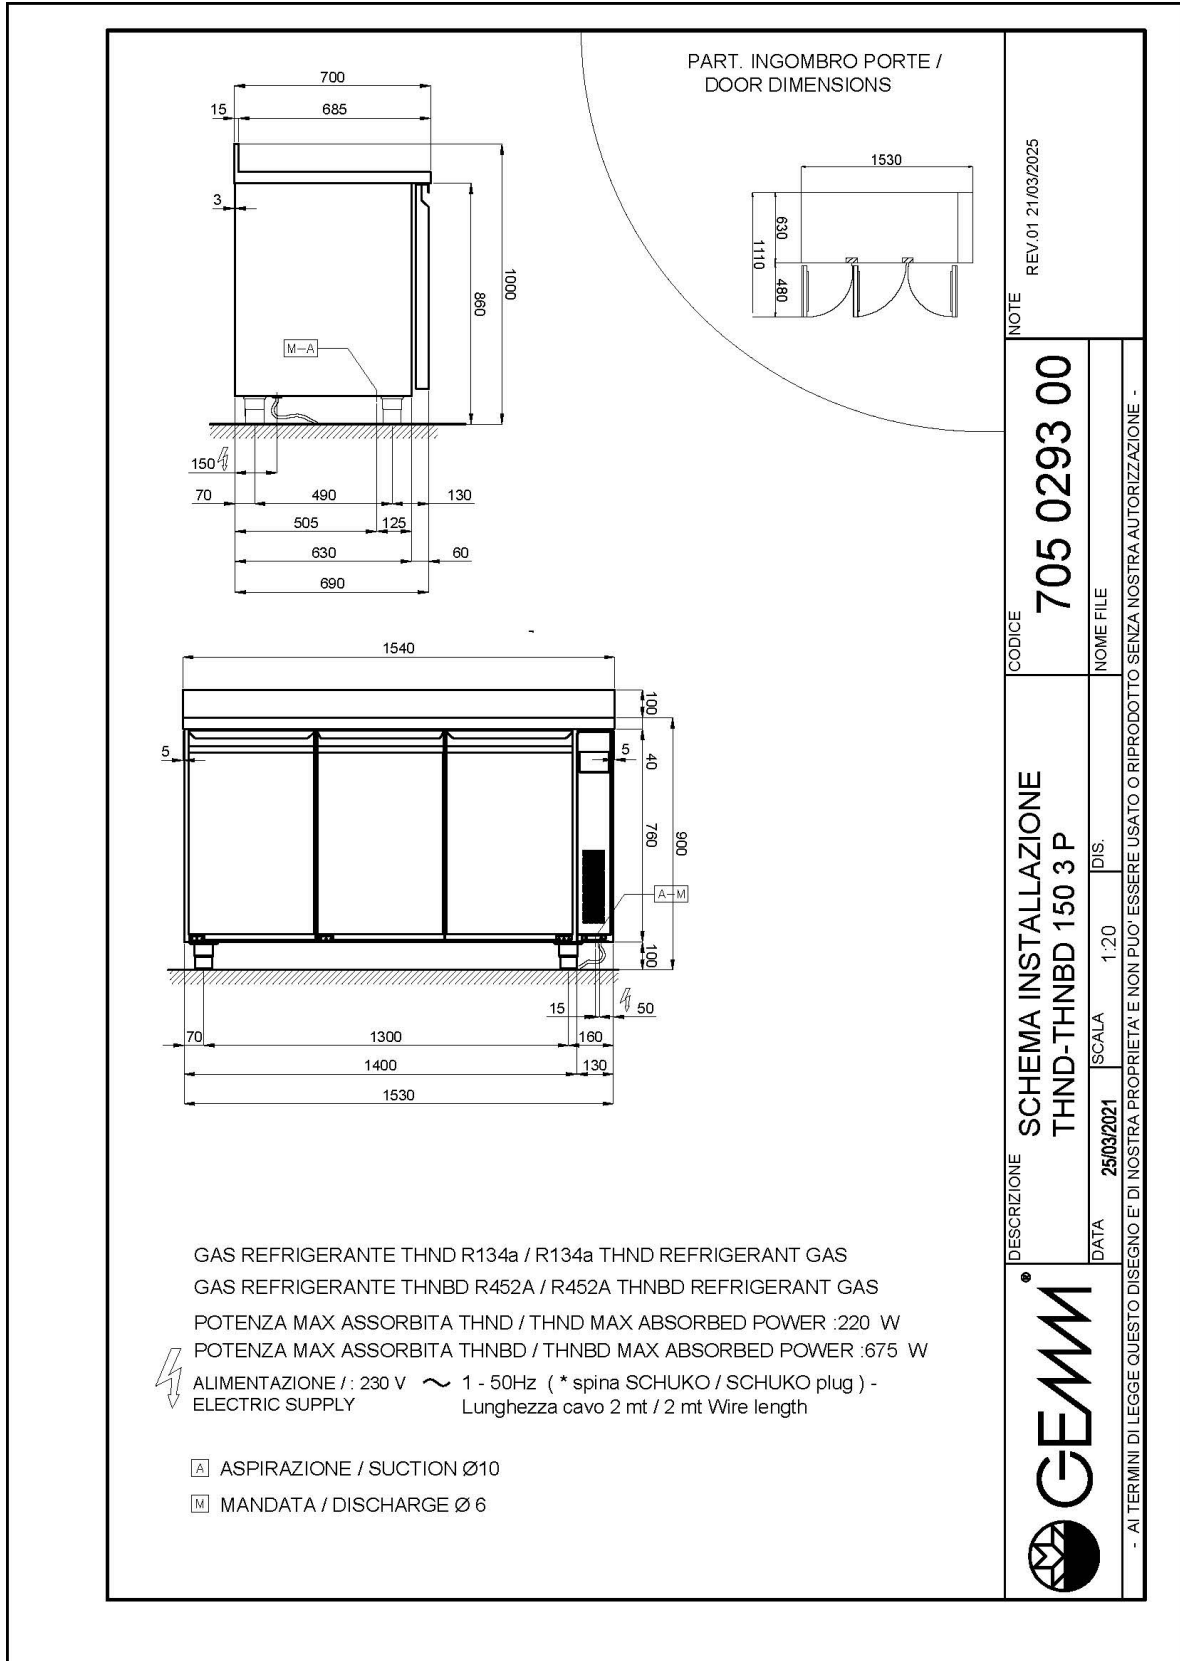

INSTALLATION DIAGRAM:

THNBD/150S