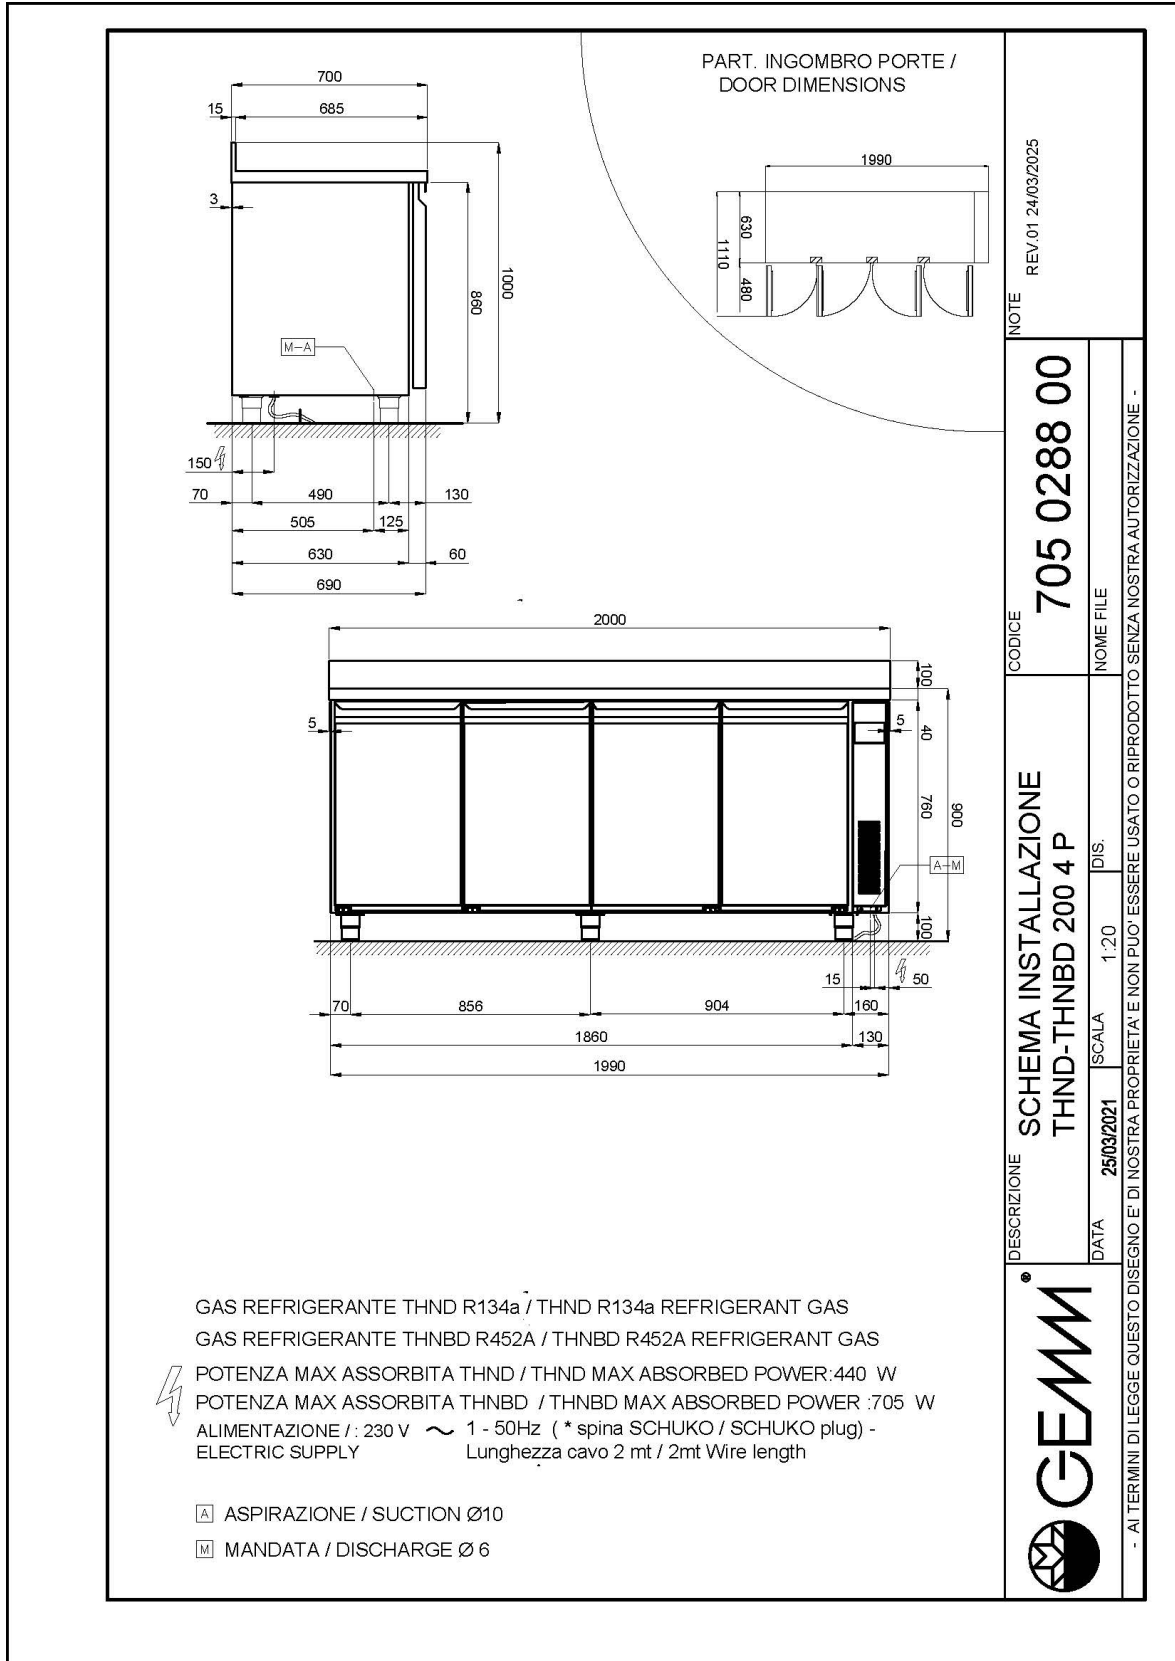

INSTALLATION DIAGRAM:

THNBD/200A