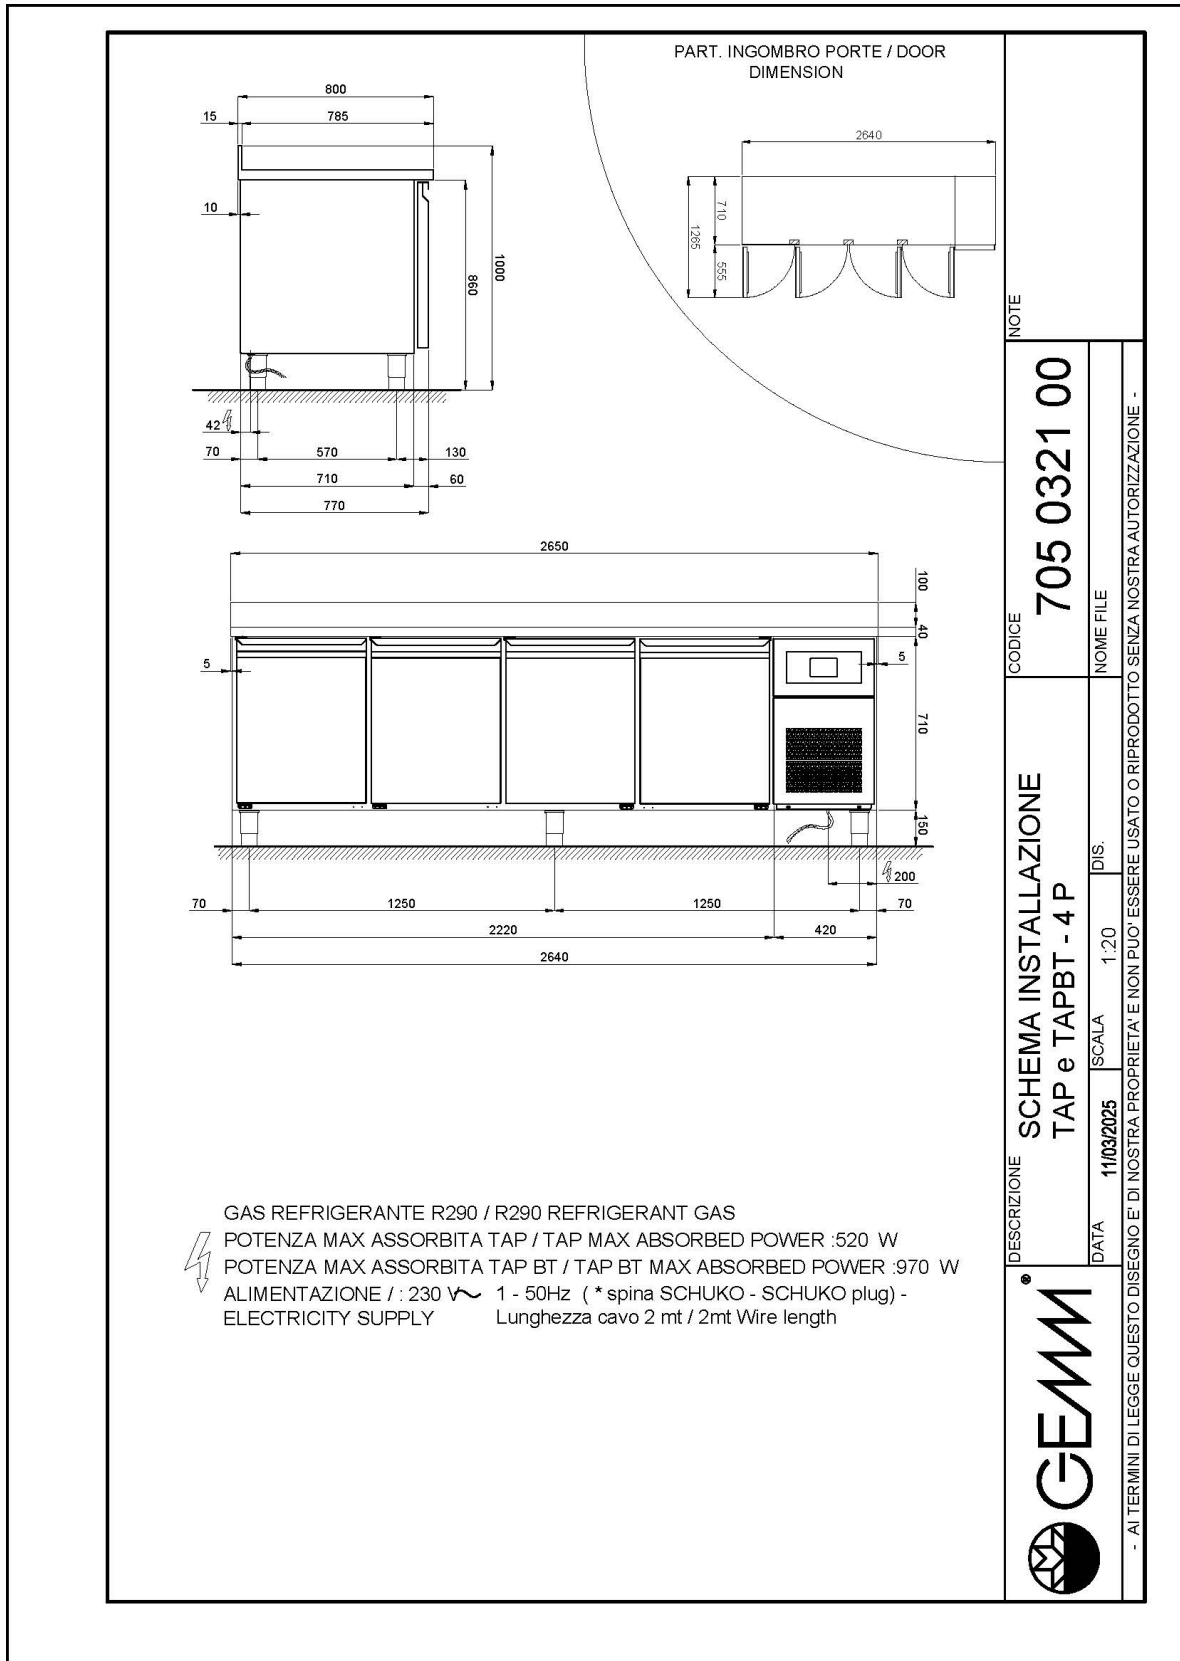

INSTALLATION DIAGRAM:

TAPBT/27S