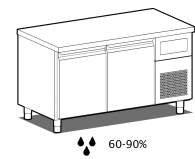

## RETARDER PROOFING

**600x400 COUNTERS**

**Model: TALH/16S**

**Code: 42502010**

*PLANET*

RETARDER PROVER COUNTER WITH HUMIDITY CONTROL - Retarder-prover counter suitable for 600x400 containers/trays with humidity control.

- Construction: made in stainless steel
- Multifunction and multilingual
- Internal capacity: 600x400 mm trays
- Position of technical compartment: on right side
- Refrigeration type: refrigeration system HSS "Helped Static System"
- Control board panel: 5" TOUCH screen control board
- Prearranged to be installed on plinth
- Defrosting system: automatic with heating elements
- Evaporation of condensation water: automatic
- Supply with: 7 pair of runners

## Technical Data:

Body Height	mm	710
Doors	nr	2
Capacity (net)	l	270
Capacity (gross)	l	390
Capacity of trays/shelves	mm	14 600x400
External dimensions (WxDxH)	cm	154 x 77 x 86
Insulation thickness	mm	50
Tray pitch	mm	75
Rack positions	nr	7
Top type		without work top
Evaporators	nr	1
Standard lock		NO
Standard light		NO
Temperature	°C	-2/+35°C
Condensing unit		plug-in unit
Gas		R290
Ventilation control		NO
Humidity control		NO
Relative humidity	ur%	60-90%
Max abs. power	W	550***
Cooling power	W	370*
Input voltage		1x230V ~ 50Hz
Climate class		5
Packaging dimensions (WxDxH)	cm	170 x 96 x 110
Volume (gross)	mc	1,8
Net weight	kg	116
Gross weight	kg	131