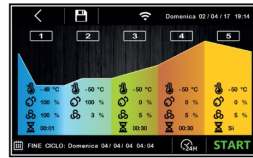

## DETAILS:

Humidity control with electronic probe

Stainless steel cm 40x60 tray

The stainless steel h 40 mm worktops are reinforced and made with 15/10 sheet metal

Ecological gas (R290)

Remote monitoring system via GEMM-Cloud Wi-Fi connection (on request)

5" TOUCH electronic board

Automatic work cycle

Manual work cycle