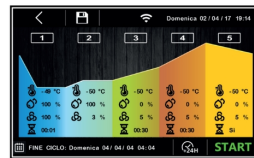

Technical Data:

Body Height	mm	710
Doors	nr	2
Capacity (net)	l	270
Capacity (gross)	l	390
Capacity of trays/shelves	mm	14 600x400
External dimensions (WxDxH)	cm	155 x 80 x 90
Insulation thickness	mm	50
Tray pitch	mm	75
Rack positions	nr	7
Stainless steel top thickness	mm	15/10 H 40
Top type		AISI 304 normal
Evaporators	nr	1
Standard lock		NO
Standard light		NO
Temperature	°C	-2/+35°C
Condensing unit		plug-in unit
Gas		R290
Ventilation control		NO
Humidity control		NO
Relative humidity	ur%	60-90%
Max abs. power	W	550***
Cooling power	W	370*
Input voltage		1x230V ~ 50Hz
Climate class		5
Packaging dimensions (WxDxH)	cm	170 x 96 x 110
Volume (gross)	mc	1,8
Net weight	kg	158
Gross weight	kg	173

*Evap. -10°C, Cond +45°C / *** Heating

DETAILS:

Humidity control with electronic probe

The stainless steel h 40 mm worktops are reinforced and made with 15/10 sheet metal

Stainless steel cm 40x60 tray

Ecological gas (R290)

Remote monitoring system via GEMM-Cloud Wi-Fi connection (on request)

5" TOUCH electronic board

Automatic work cycle

Manual work cycle

ACCESSORIES:

Rilsan cm 60x40 shelf

45020550

Pair of runners for 60x40 cm trays