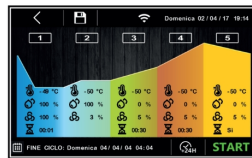

Technical Data:

Body Height	mm	710
Doors	nr	4
Capacity (net)	l	539
Capacity (gross)	l	822
Capacity of trays/shelves	mm	28 600x400
External dimensions (WxDxH)	cm	265 x 80 x 90
Insulation thickness	mm	50
Tray pitch	mm	75
Rack positions	nr	7
Stainless steel top thickness	mm	15/10 H 40
Top type		AISI 304 normal
Evaporators	nr	2
Standard lock		NO
Standard light		NO
Temperature	°C	-2/+35°C
Condensing unit		plug-in unit
Gas		R290
Ventilation control		NO
Humidity control		NO
Relative humidity	ur%	60-90%
Max abs. power	W	1100***
Cooling power	W	650*
Input voltage		1x230V ~ 50Hz
Climate class		5
Packaging dimensions (WxDxH)	cm	278 x 96 x 110
Volume (gross)	mc	2,94
Net weight	kg	288
Gross weight	kg	303

*Evap. -10°C, Cond +45°C / *** Heating

DETAILS:

Humidity control with electronic probe

The stainless steel h 40 mm worktops are reinforced and made with 15/10 sheet metal

Stainless steel cm 40x60 tray

Ecological gas (R290)

Remote monitoring system via GEMM-Cloud Wi-Fi connection (on request)

5" TOUCH electronic board

Automatic work cycle

Manual work cycle

ACCESSORIES:

Rilsan cm 60x40 shelf

45020550

Pair of runners for 60x40 cm trays