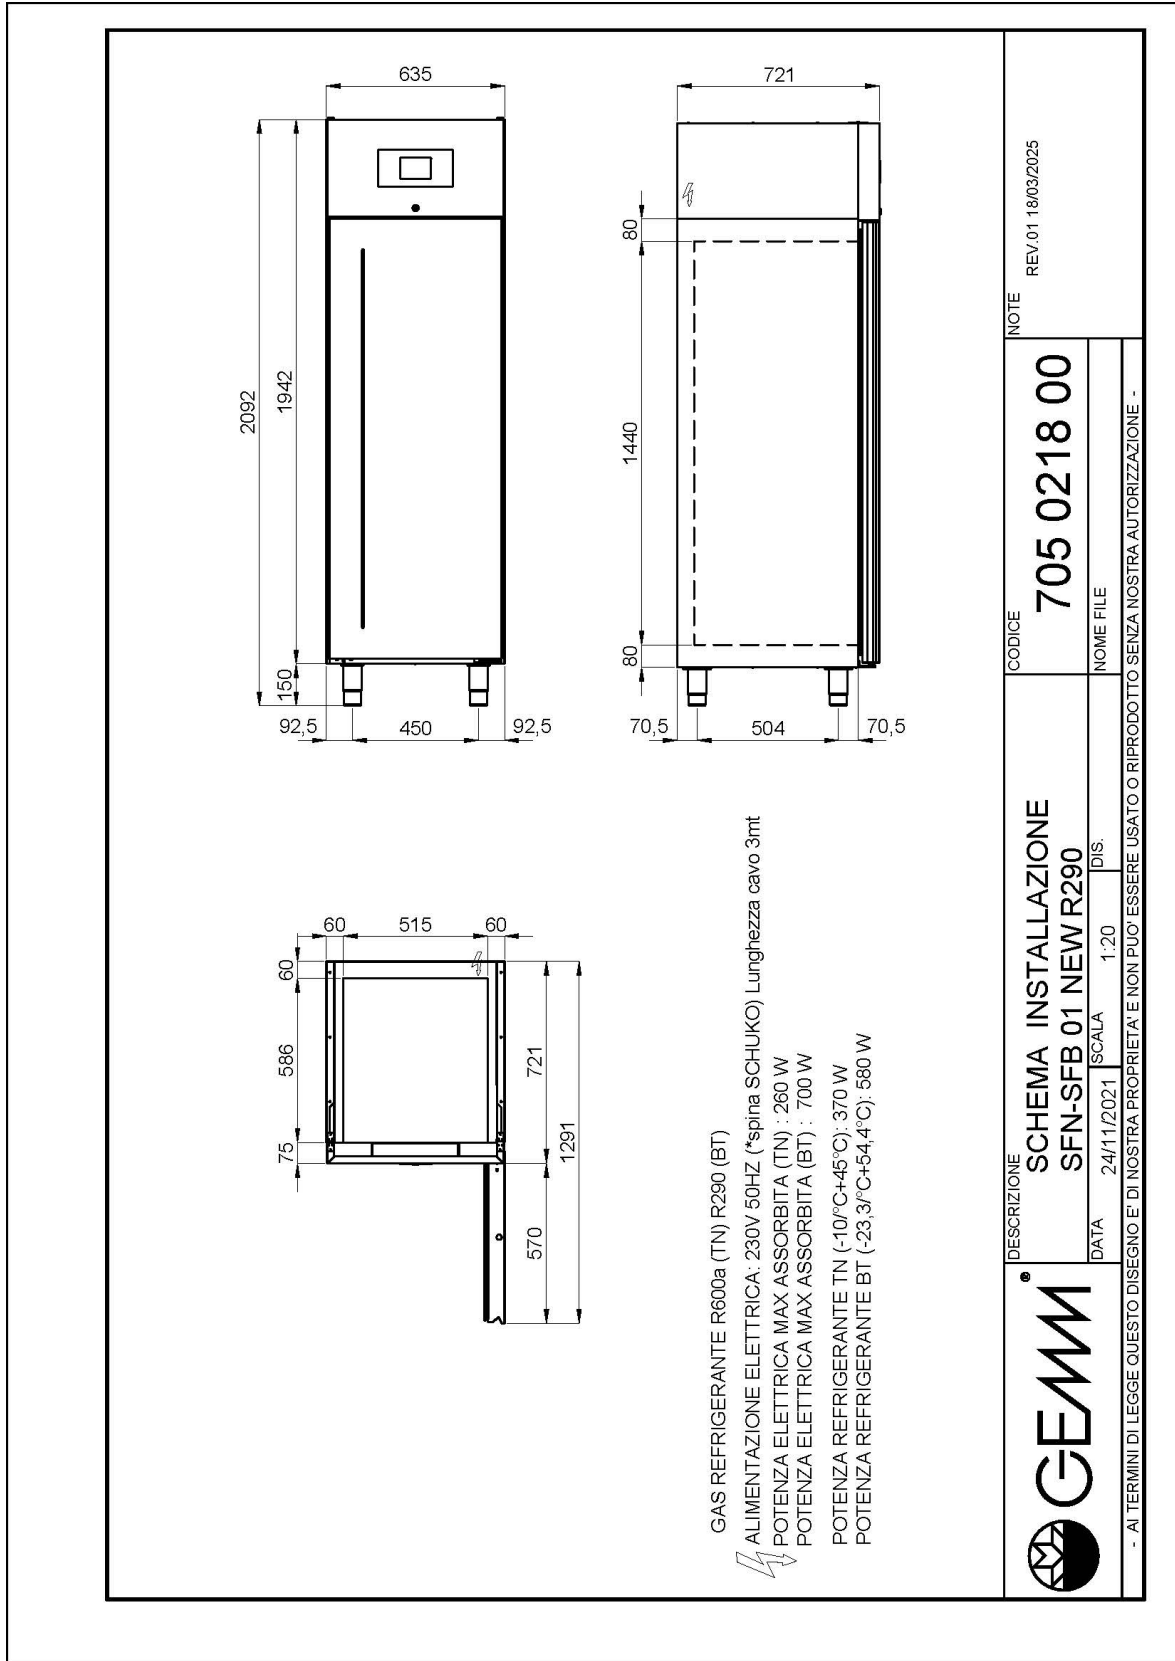

INSTALLATION DIAGRAM:

SFB/01