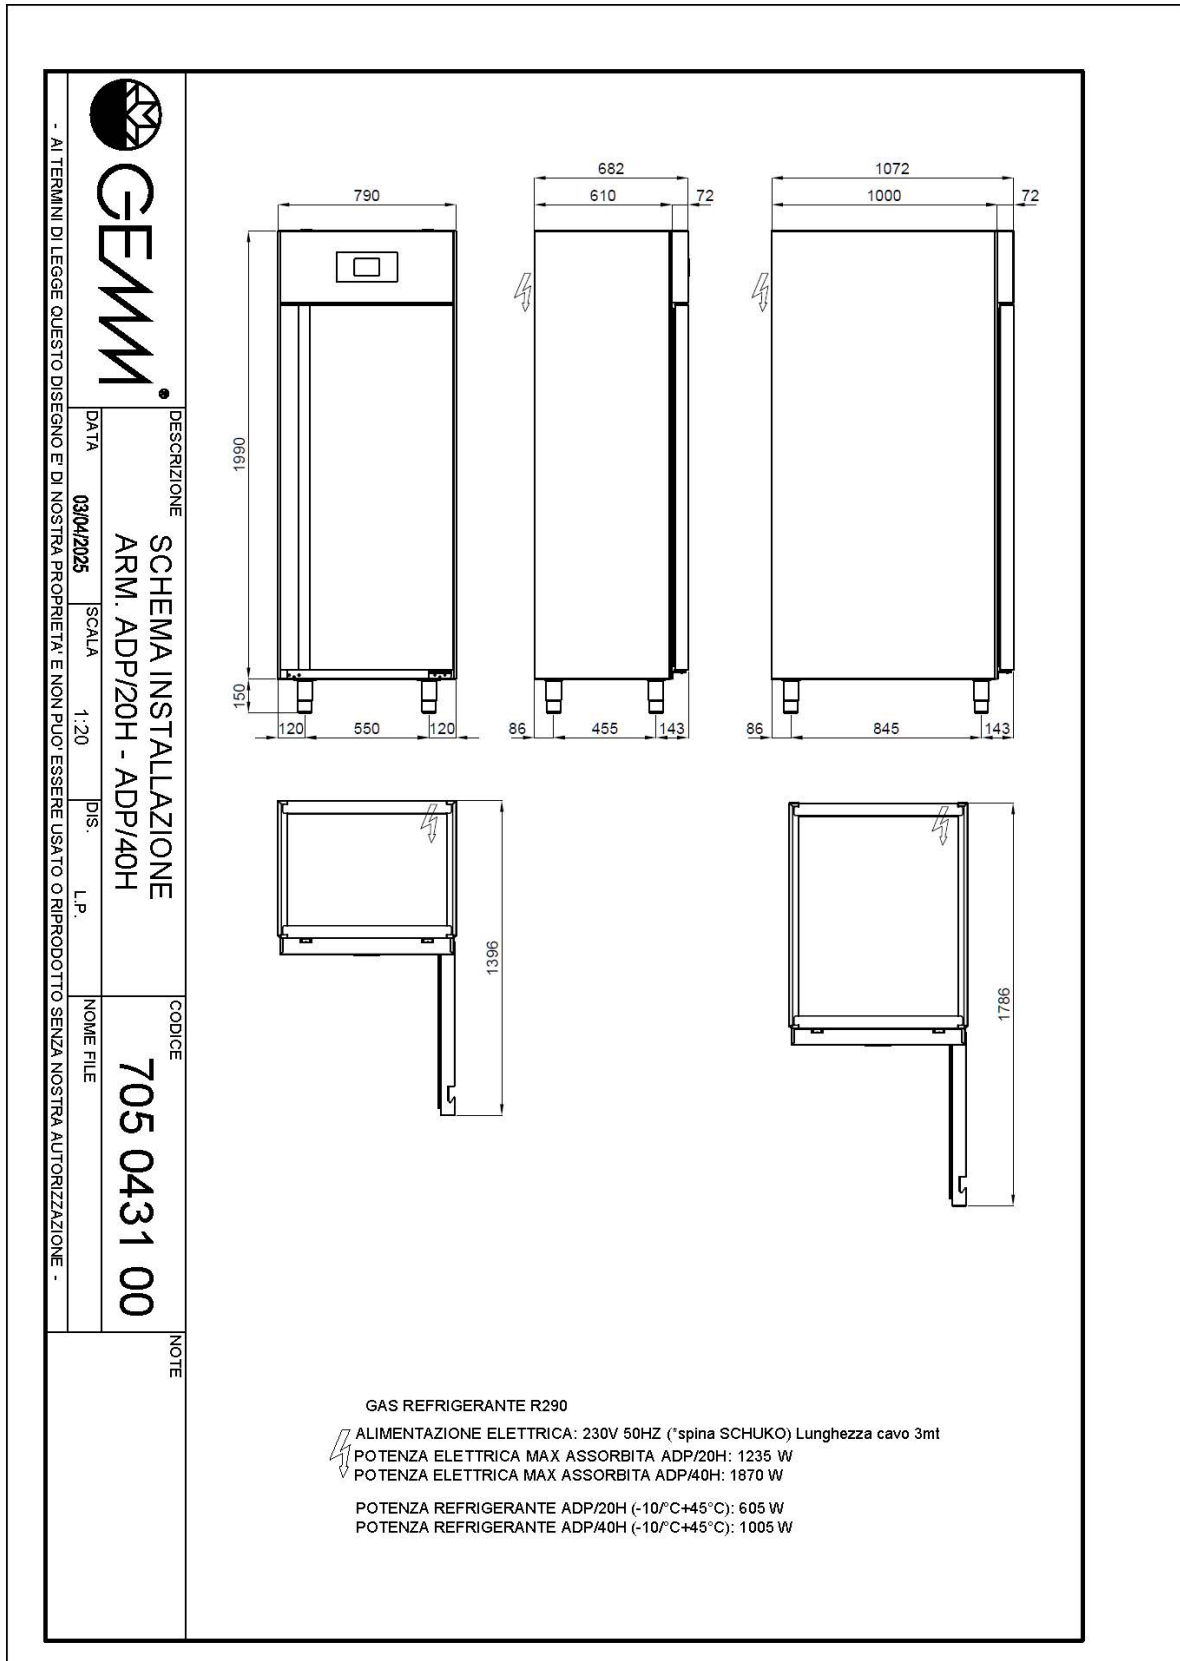

INSTALLATION DIAGRAM:

ADP/40H