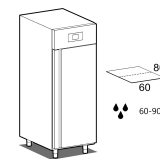

### Technical Data:

Doors	nr	1
Capacity (gross)	l	900
External dimensions (WxDxH)	cm	79 x 108 x 214
Insulation thickness	mm	75
Tray pitch	mm	16,5
Rack positions	nr	74
Standard lock		NO
Standard light		NO
Temperature	°C	-2/+8°C
Condensing unit		plug-in unit
Gas		R290
Ventilation control		NO
Humidity control		YES
Relative humidity	ur%	60-90%
Max abs. power	W	1870
Cooling power	W	1005
Input voltage		1x230V ~ 50Hz
Climate class		5
Packaging dimensions (WxDxH)	cm	115 x 83 x 225
Volume (gross)	mc	2,14
Gross weight	kg	198