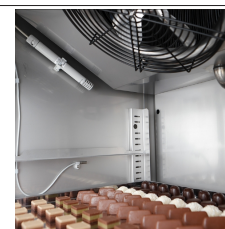

Electronic probe for relative humidity detection