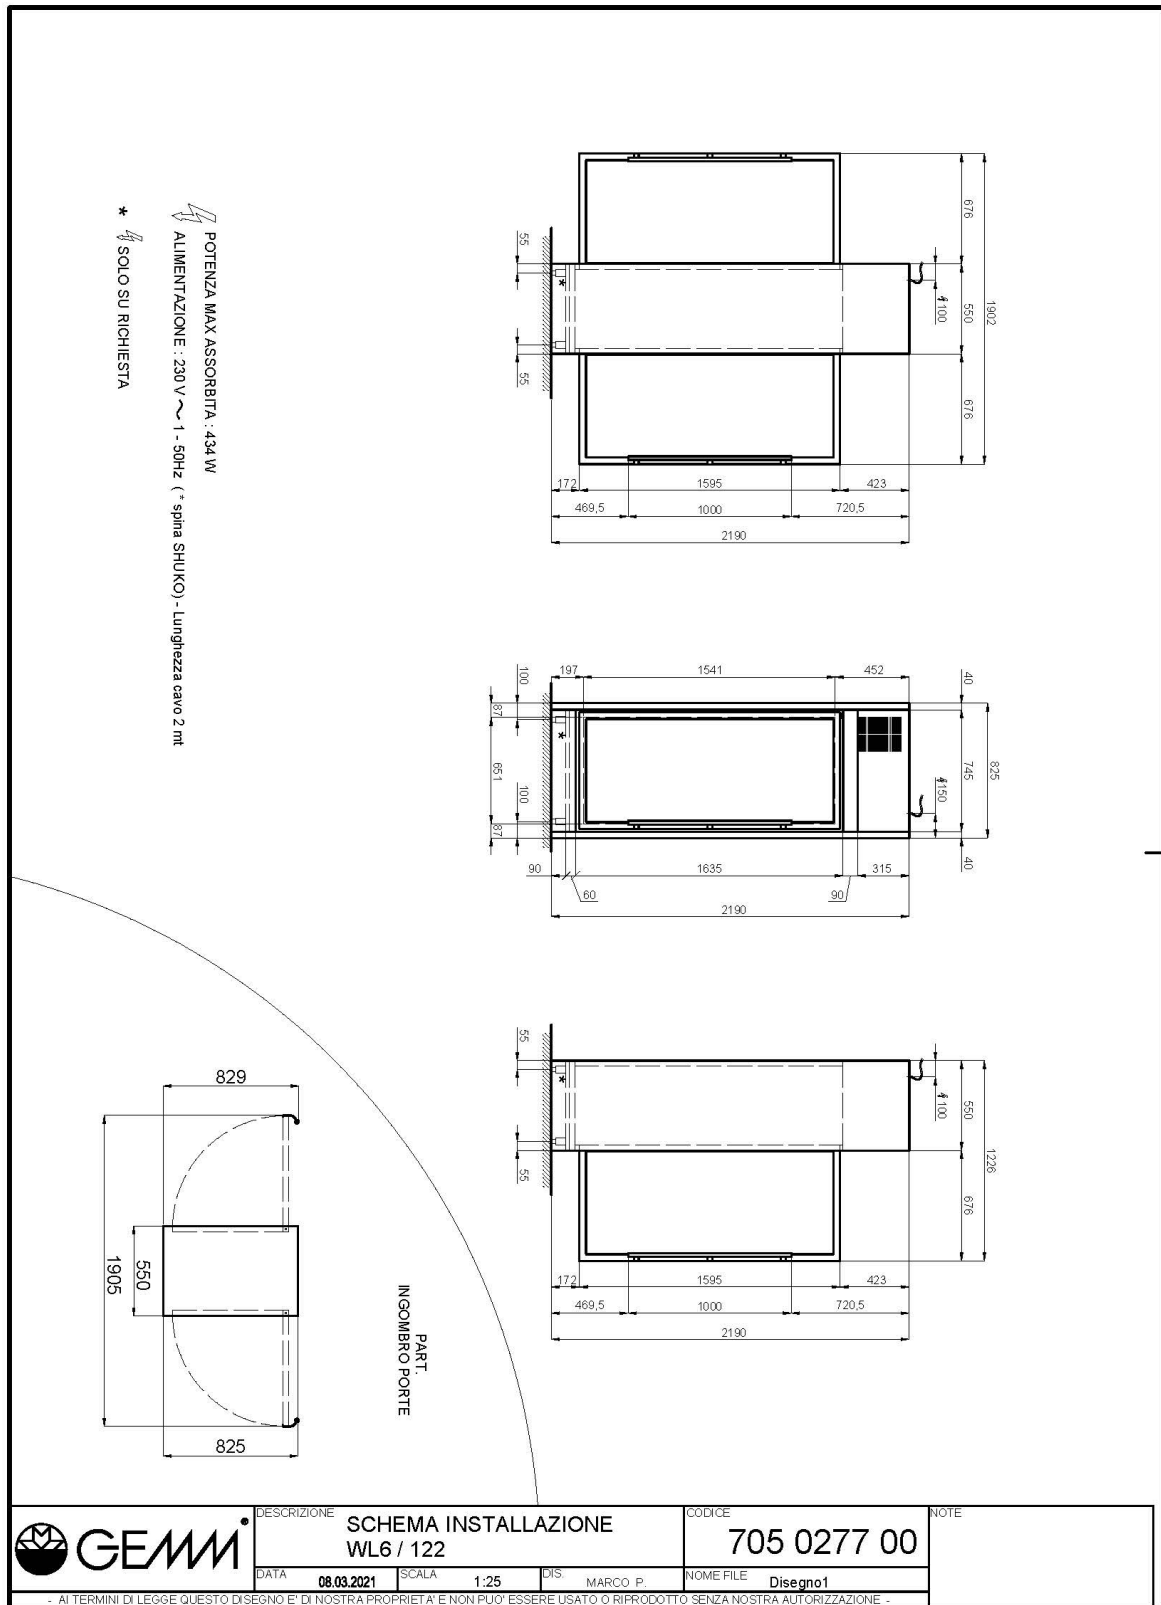

INSTALLATION DIAGRAM

WL6/122P