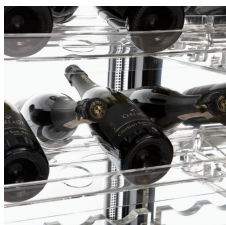

Ambient temp. +26°C / Evap. -10°C, cond. +45°C

DETAILS:

Stainless steel door handle detail

Custom color finishing (on request)

Glass sides (upon request)

SC5/03 Flat bottle structure in plexiglas

SI5/04 Inclined bottle shelf in plexiglas