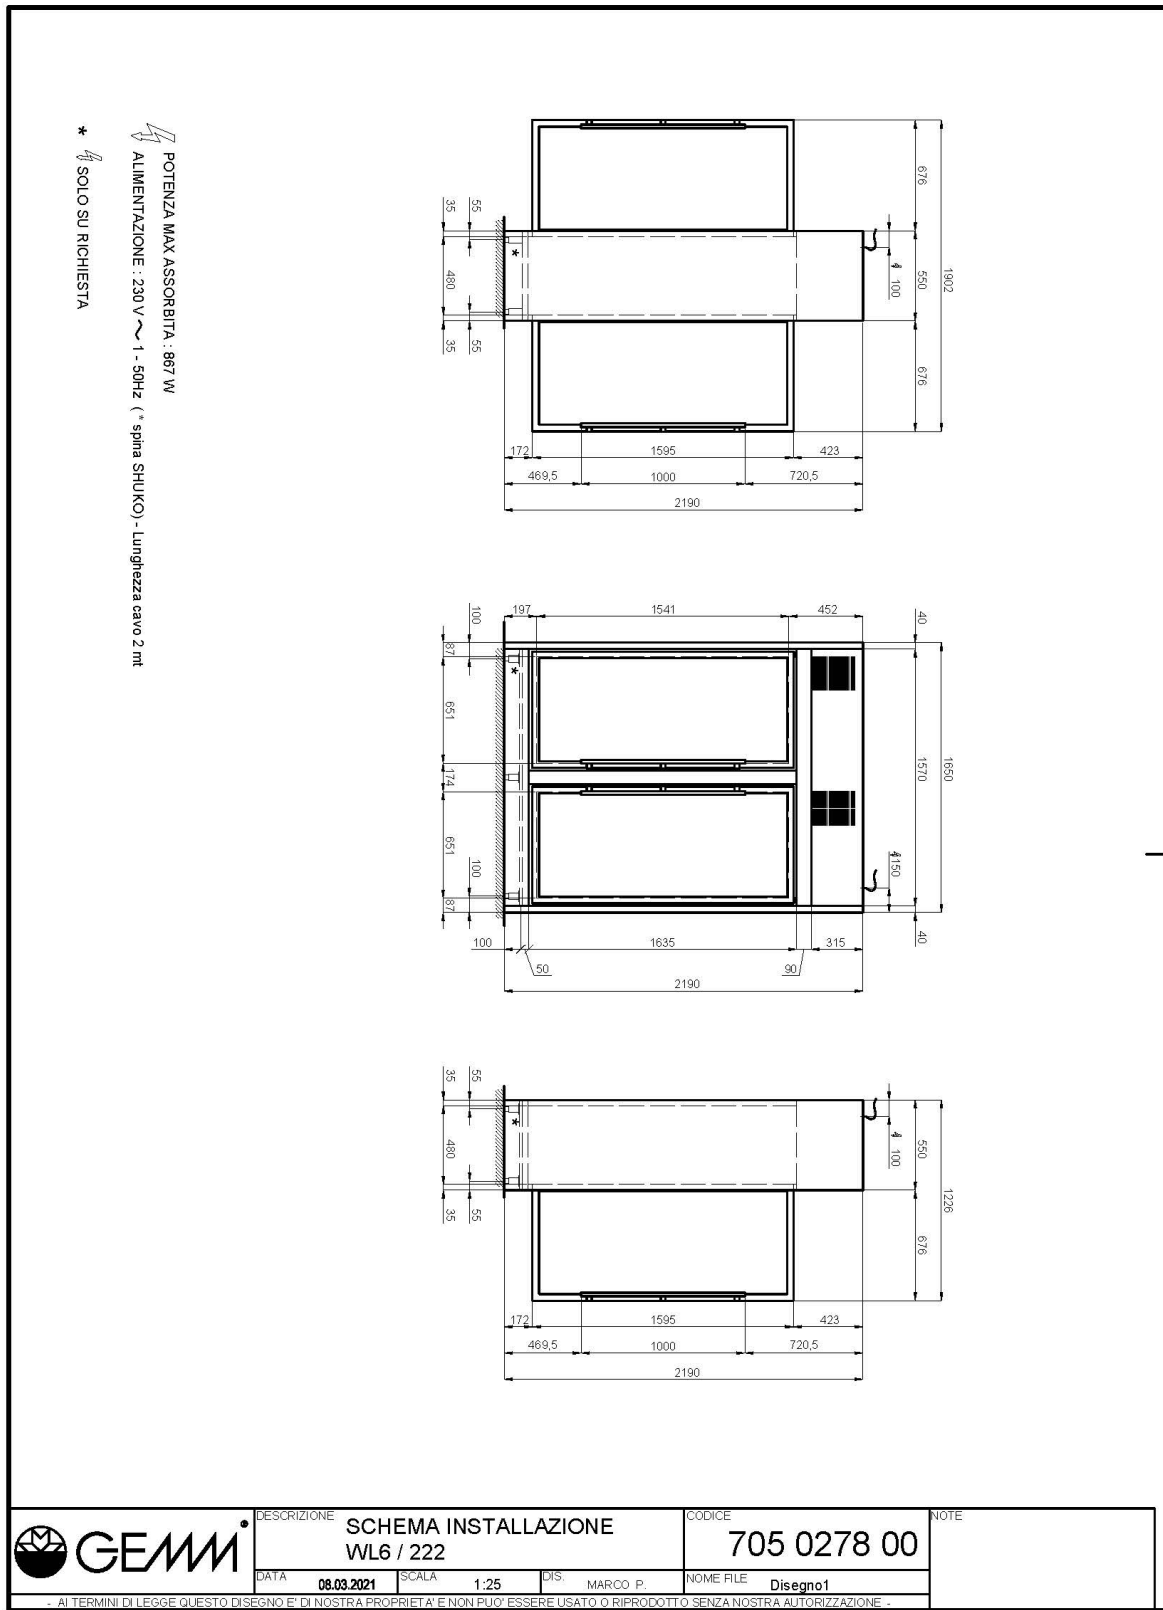

INSTALLATION DIAGRAM:

WL6/222S