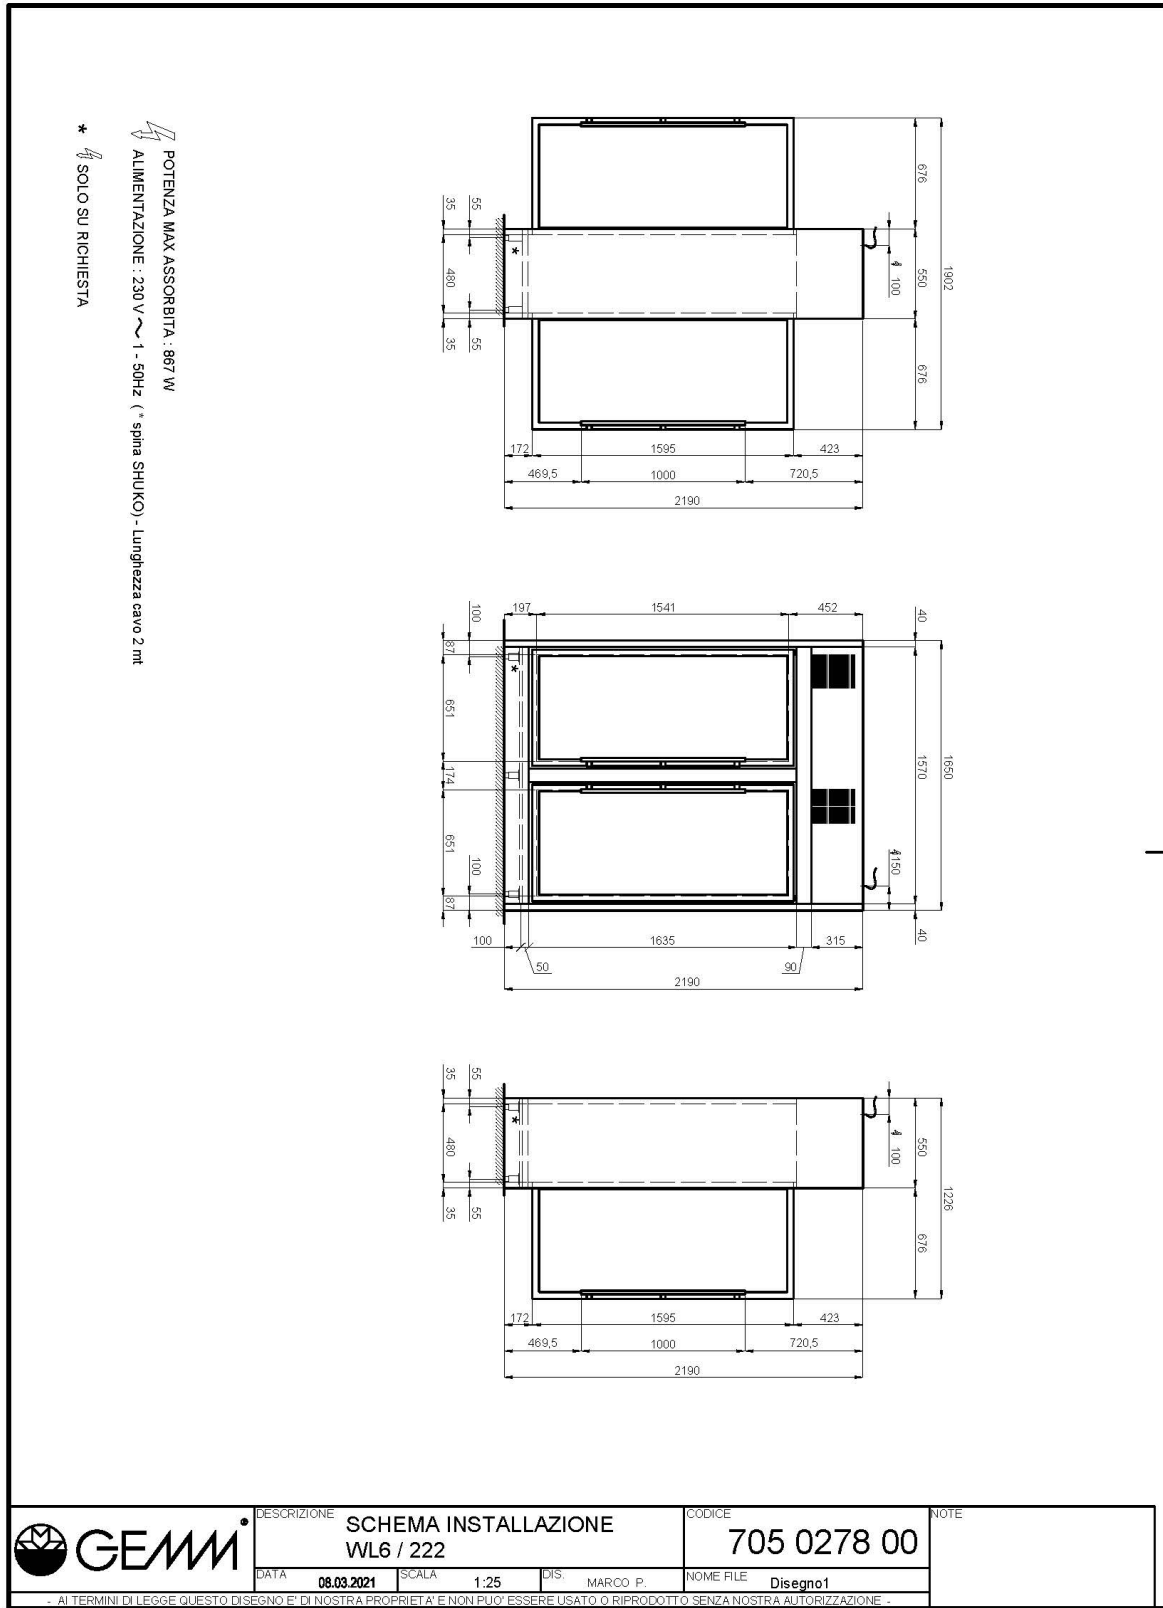

INSTALLATION DIAGRAM

WL6/222P