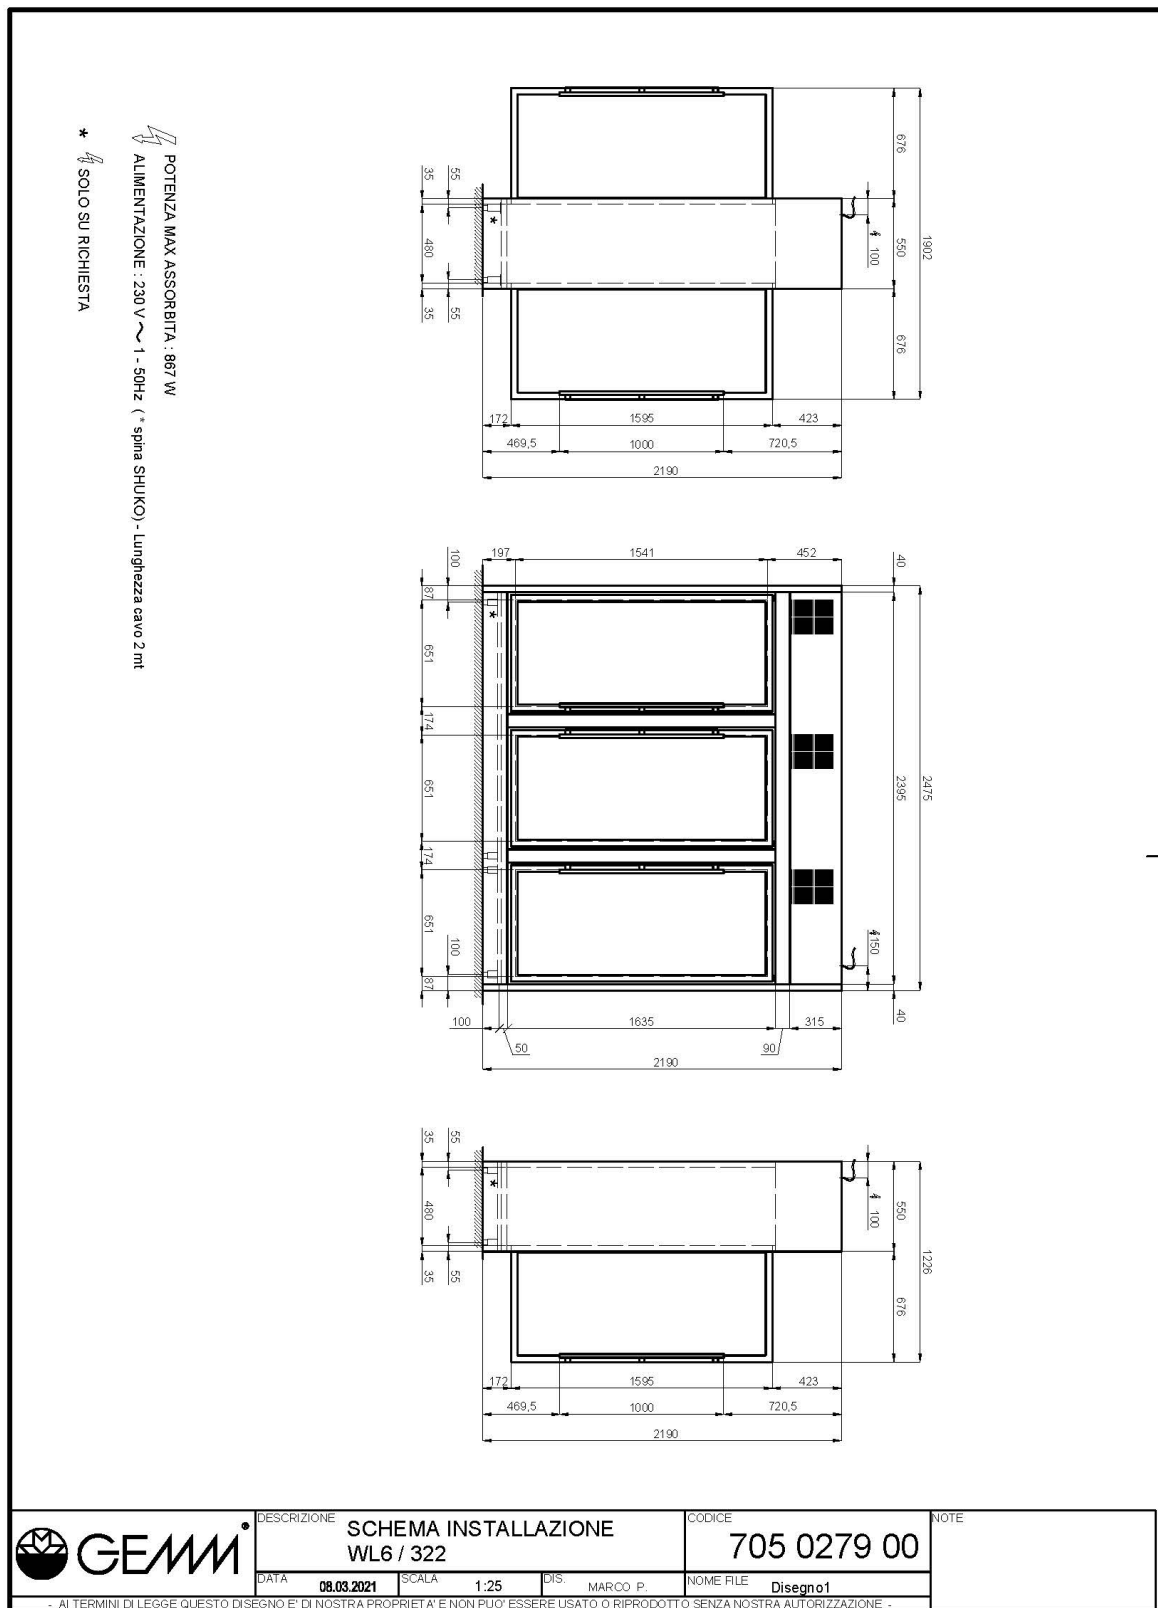

INSTALLATION DIAGRAM

	DESCRIZIONE	SCHEMA INSTALLAZIONE		CODICE	NOTE			
		WL6 / 322		705 0279 00				
	DATA	08.03.2021	SCALA	1:25	DIS.	MARCO P.	NOME FILE	Disegno1
- AI TERMINI DI LEGGE QUESTO DISEGNO E' DI NOSTRA PROPRIETA' E NON PUO' ESSERE USATO O RIPRODOTTO SENZA NOSTRA AUTORIZZAZIONE -								

WL6/322P