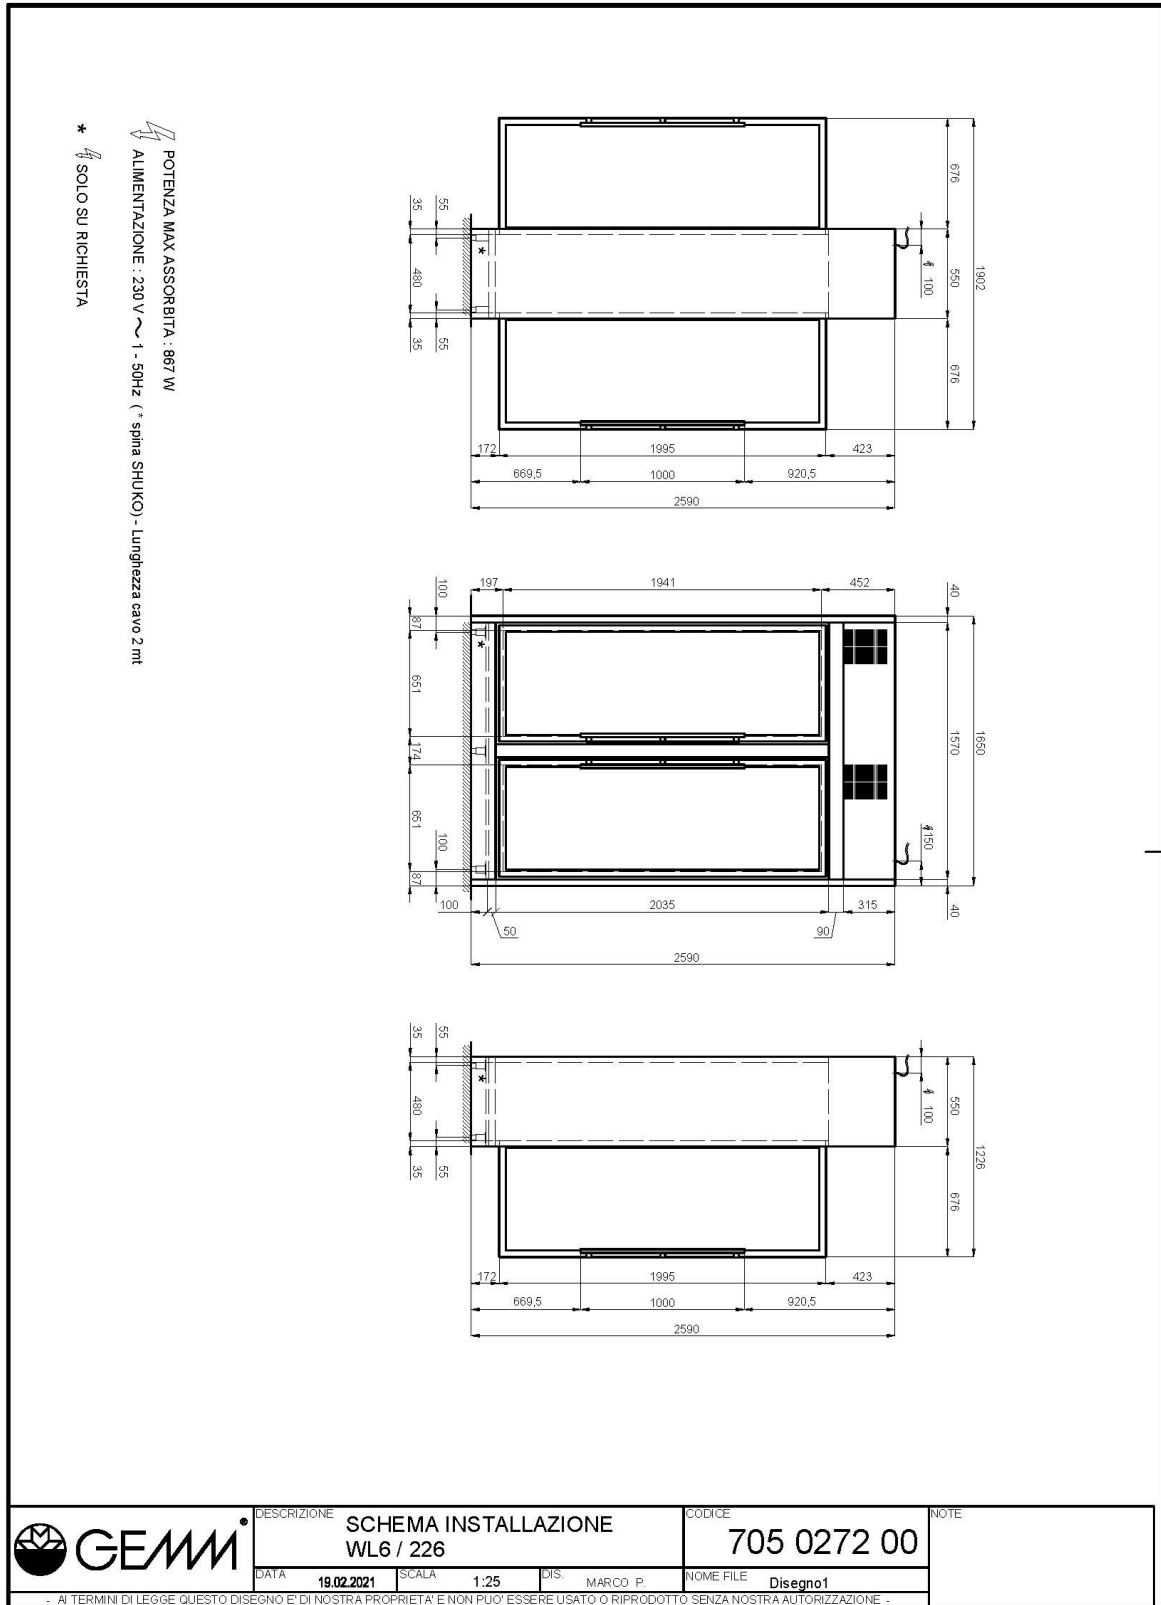

INSTALLATION DIAGRAM

WL6/226S